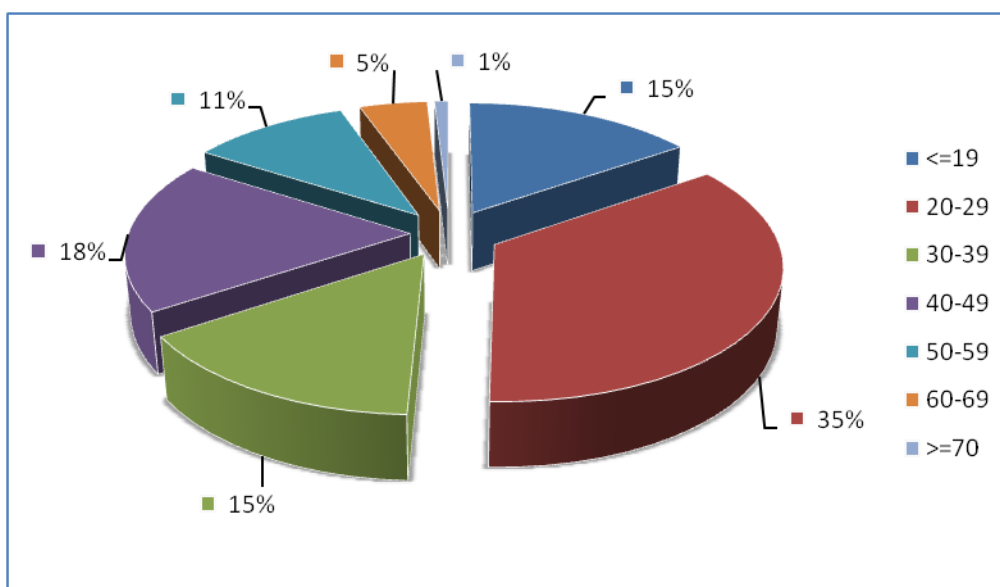

DISTRIBUTION FOR AGE CLASS OF WOMEN LIFTERS IN ALL EUROPEAN COMPETITION										
	2009	2008	2007	2006	2005	2004	2003	2002	2001	2000
<=19	13	20	22	13	16	16	12	21	15	26
20-29	68	67	63	77	75	80	84	82	71	63
30-39	34	40	34	36	52	59	47	53	45	53
40-49	52	54	42	40	35	42	48	45	51	36
50-59	26	27	20	23	22	25	17	18	24	15
60-69	3	4	6	6	3	7	5	2	1	3
>=70	1	1	0	0	0	0	0	0	0	0
<b>TOTAL</b>	<b>197</b>	<b>213</b>	<b>187</b>	<b>195</b>	<b>203</b>	<b>229</b>	<b>213</b>	<b>221</b>	<b>207</b>	<b>196</b>

C) TREND OF THE AVERAGE AGE

TREND OF THE AVERAGE AGE	
YEAR	AVERAGE AGE
2000	32,5255
2001	34,2609
2002	32,8778
2003	33,5728
2004	34,2533
2005	33,1429
2006	33,8718
2007	34,1230
2008	35,2394
2009	35,4213
2010	36,0574
2011	36,8848
2012	37,0388
2013	34,9367
2014	36,6866
2015	32,8018
2016	32,2627
2017	31,6944
2018	32,5176
2019	33,3102

D) DETAIL FOR 2019

AVERAGE AGE: 33,3102

DISTRIBUTION FOR AGE CLASS IN ALL COMPETITIONS	
AGE CLASS	WOMEN LIFTERS
<=19	102
20-29	234
30-39	100
40-49	122
50-59	70
60-69	30
>=70	6
<b>TOTAL</b>	<b>664</b>

AGE CLASS	POWERLIFTING								BENCH PRESS	
	MASTER CLASSIC Gyor HUN	OPEN,SUB J & JUNIOR Pilsen CZE	MASTER Sibiu ROM	DANUBE CUP Mukachevo UKR	DANUBE CUP CLASSIC Mukachevo UKR	WEC San Zenone al Lambro ITA	WEC CLASSIC San Zenone al Lambro ITA	OPEN,SUB J & J CLASSIC Kaunas LTU	OPEN,JUNIOR & MASTER Tampere FIN	OPEN,SUB J,J & M CLASSIC Hamm LUX
<=19		32		0	1	0	2	52	5	21
20-29		48		0	4	15	26	109	27	41
30-39		28		0	1	11	17	33	12	21
40-49	51	3	19	0	1	0	0	10	30	32
50-59	30	1	18	0	0	1	0	0	10	22
60-69	15	0	6	0	0	0	0	0	5	10
>=70	3	0	0	0	0	0	0	0	2	2
<b>TOTAL</b>	<b>99</b>	<b>112</b>	<b>43</b>	<b>0</b>	<b>7</b>	<b>27</b>	<b>45</b>	<b>204</b>	<b>91</b>	<b>149</b>