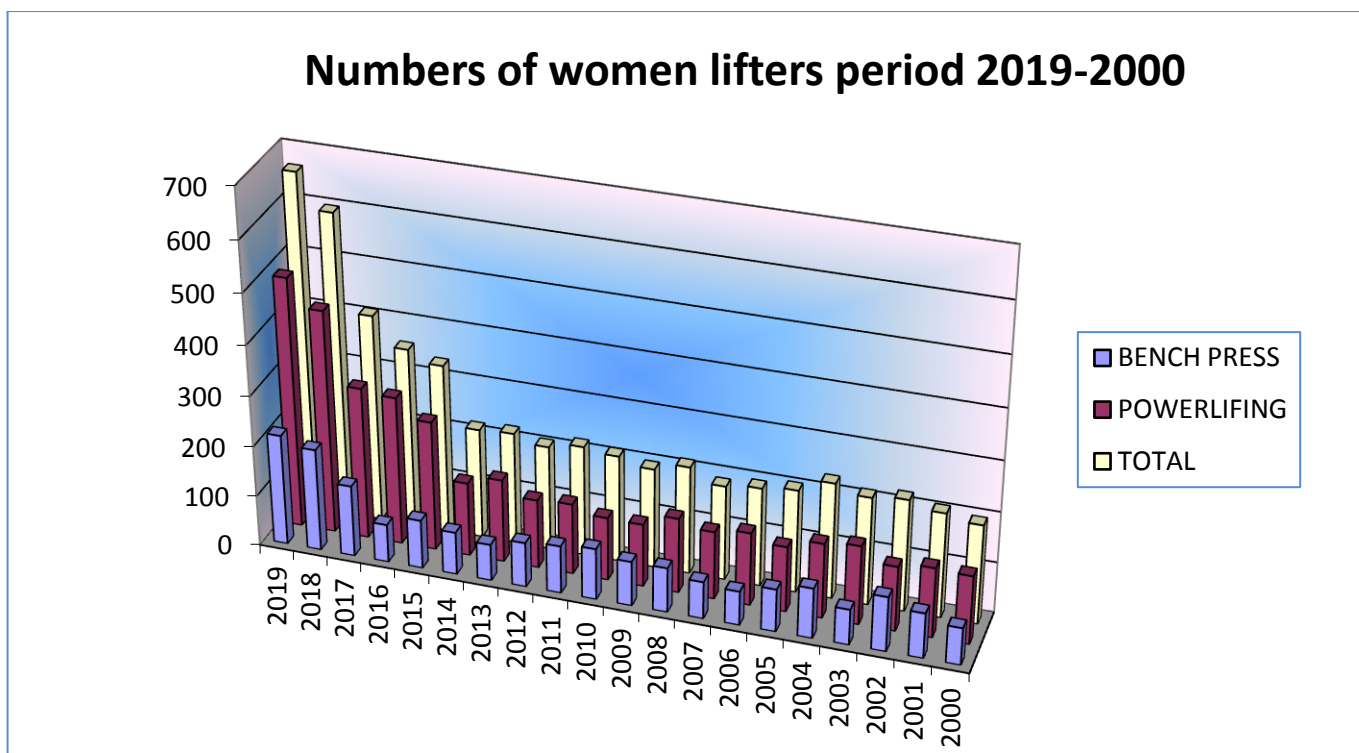

2009	2008	2007	2006	2005	2004	2003	2002	2001	2000
POWERLIFTING	JUNIOR	40	40	35	48	31	42	42	47	37	43
	OPEN	40	62	59	56	66	83	69	59	52	72
	MASTER	29	36	26	30	23	25	41	16	28	25
	DANUBE CUP	8	0	12	0	12	7	19	0	17	0
	WEC	16	25	24	22	21	18	17	28	22	23
	CLASSIC										
	CLASSIC MASTER										
	TOTAL (*)	124	148	134	144	129	148	156	128	138	135
BENCH PRESS	OPEN	42	52	49	38	54	55	51	72	55	51
	MASTER	46	38	29	31	33	46	19	40	35	23
	TOTAL (*)	88	88	73	67	84	99	70	108	89	73
TOTAL (*)		197	213	187	195	203	229	213	221	207	196

(*) Obtained not considering lifters who took part in more than one competition during the year.