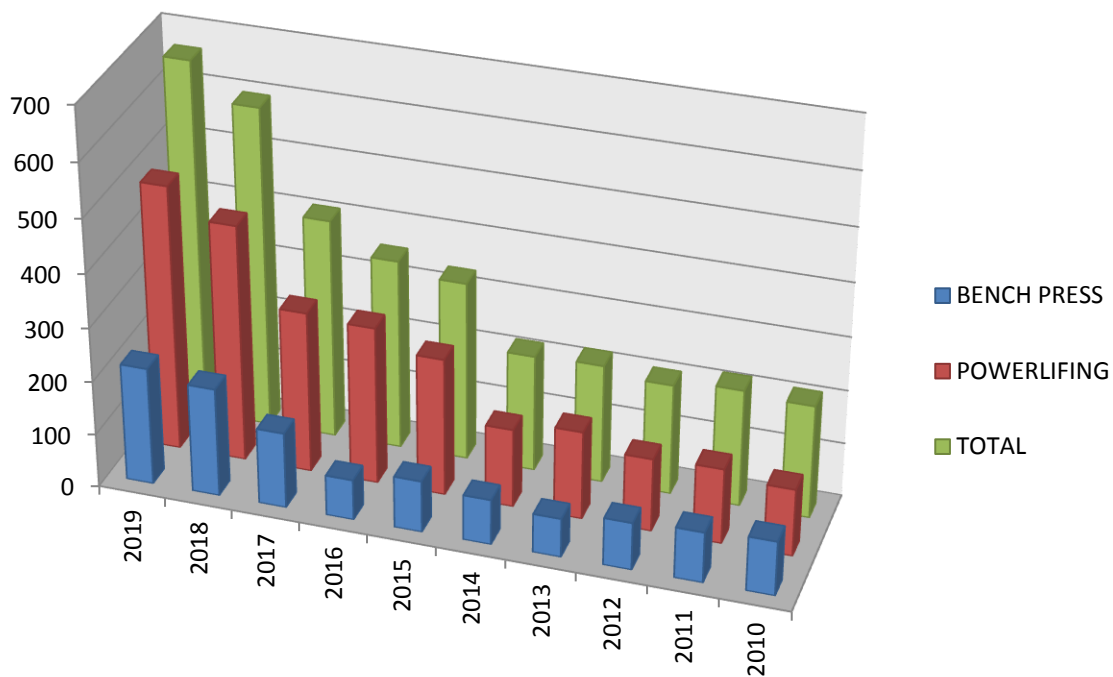

A) NUMBERS OF WOMEN LIFTERS IN THE PERIOD 2019 – 2000

With special focus of last ten years

		2019	2018	2017	2016	2015	2014	2013	2012	2011	2010
POWERLIFTING	EQUIPPED SUB JUN, JUN & OPEN ⁽¹⁾	112	110	95	41	50	46	55	47	37	31
					55	47	44	58	46	58	55
	MASTER	43	43	34	37	36	43	42	37	32	28
	DANUBE CUP ⁽²⁾	0	0	9	0	11	0	8	0	2	0
	WEC ⁽³⁾	72	59	49	40	22	23	16	15	25	20
	CLASSIC OPEN, SUB J & JUN	204	200	140	143	120					
	CLASSIC MASTER	99	72								
TOTAL (*)	494	441	300	293	256	146	164	136	140	125	
BENCH PRESS	EQUIPPED OPEN, JUN & MASTER ⁽⁴⁾	91	91	60	24	43	42	39	42	48	62
					51	56	46	37	49	51	44
	CLASSIC OPEN, SUB J, JUN & MASTER	149	127	89							
TOTAL (*)	219	202	141	75	96	84	72	88	94	101	
TOTAL (*)	664	597	409	354	333	217	221	206	218	211	

(*) Obtained not considering lifters who took part in more than one competition during the year.

(1) Until 2016 divided into Junior and Open

(2) From 2017 Classic and Equipped

(3) From 2016 Classic and Equipped

(4) Until 2016 divided into Open and Master

Numbers of women lifters period 2019-2010