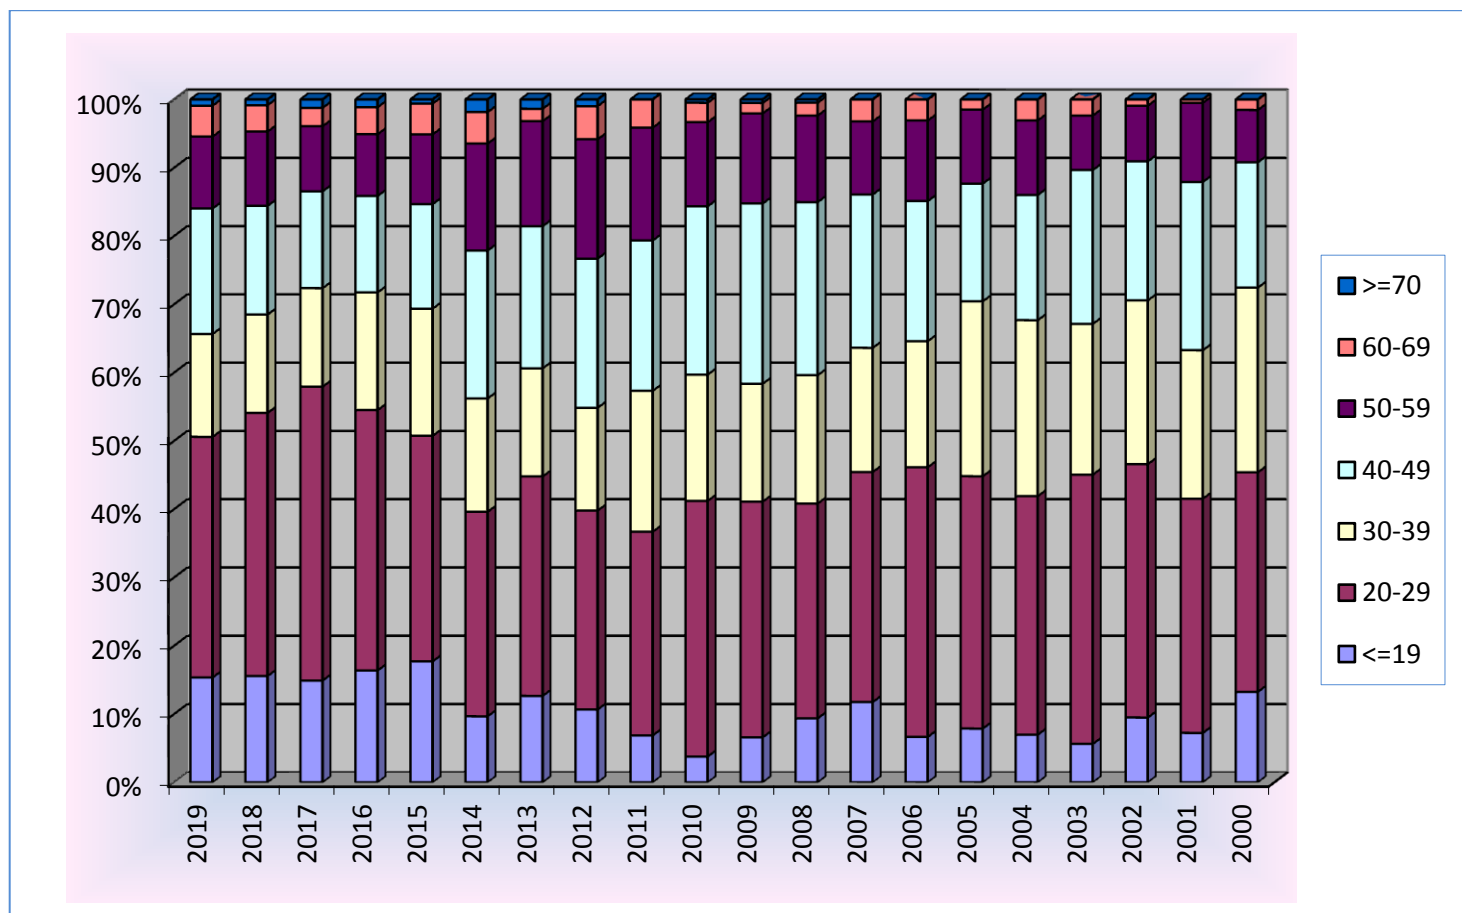

DISTRIBUTION FOR AGE CLASS OF WOMEN LIFTERS IN ALL EUROPEAN COMPETITION										
	2009	2008	2007	2006	2005	2004	2003	2002	2001	2000
<=19	13	20	22	13	16	16	12	21	15	26
20-29	68	67	63	77	75	80	84	82	71	63
30-39	34	40	34	36	52	59	47	53	45	53
40-49	52	54	42	40	35	42	48	45	51	36
50-59	26	27	20	23	22	25	17	18	24	15
60-69	3	4	6	6	3	7	5	2	1	3
>=70	1	1	0	0	0	0	0	0	0	0
TOTAL	197	213	187	195	203	229	213	221	207	196