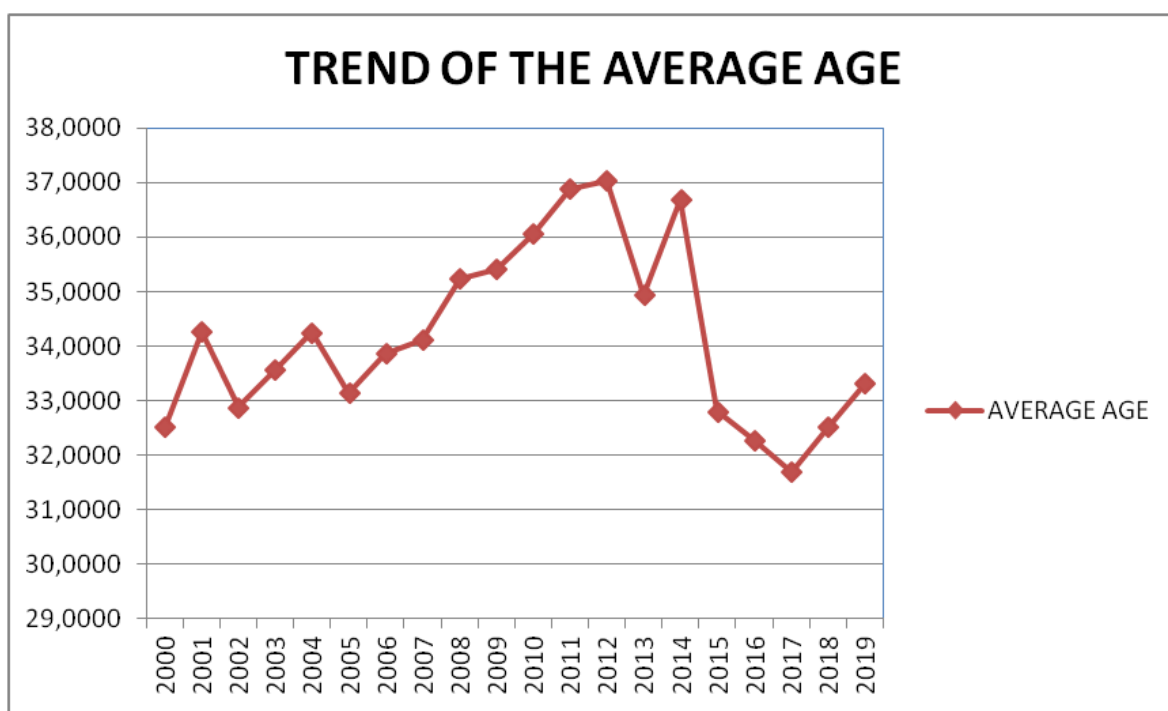

C) TREND OF THE AVERAGE AGE

TREND OF THE AVERAGE AGE	
YEAR	AVERAGE AGE
2000	32,5255
2001	34,2609
2002	32,8778
2003	33,5728
2004	34,2533
2005	33,1429
2006	33,8718
2007	34,1230
2008	35,2394
2009	35,4213
2010	36,0574
2011	36,8848
2012	37,0388
2013	34,9367
2014	36,6866
2015	32,8018
2016	32,2627
2017	31,6944
2018	32,5176
2019	33,3102