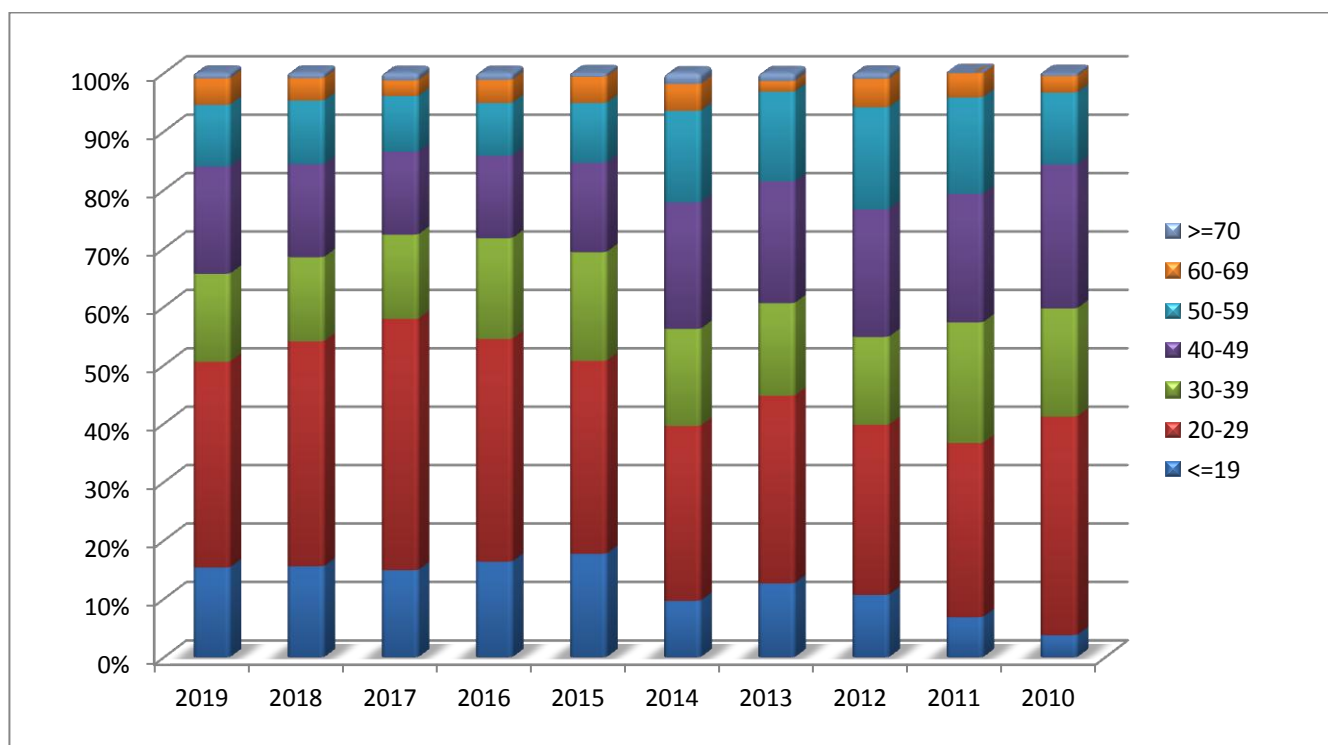

B) DISTRIBUTION FOR AGE CLASS OF WOMEN LIFTERS

With special focus of last ten years

DISTRIBUTION FOR AGE CLASS OF WOMEN LIFTERS IN ALL EUROPEAN COMPETITION										
	2019	2018	2017	2016	2015	2014	2013	2012	2011	2010
<=19	102	93	61	58	59	21	28	22	15	8
20-29	234	230	176	135	110	65	71	60	65	79
30-39	100	86	59	61	62	36	35	31	45	39
40-49	122	95	58	50	51	47	46	45	48	52
50-59	70	65	39	32	34	34	34	36	36	26
60-69	30	23	11	14	15	10	4	10	9	6
>=70	6	5	5	4	2	4	3	2	0	1
TOTAL	664	597	409	354	333	217	221	206	218	211