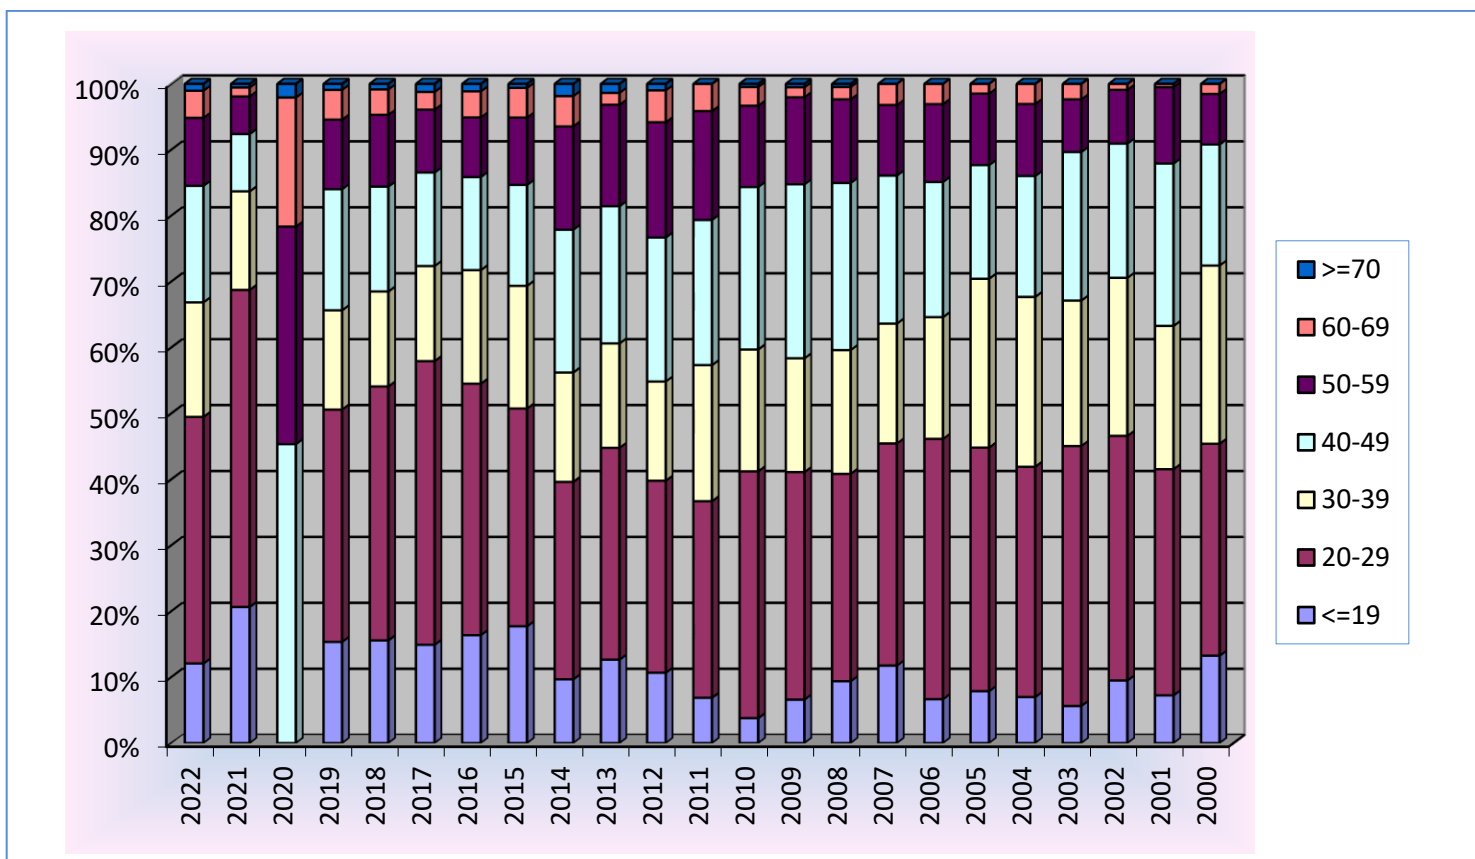

(4) Until 2016 divided into Open and Master

Numbers of women lifters period 2022-2013

		2012	2011	2010	2009	2008	2007	2006	2005	2004	2003	2002	2001	2000
POWERLIFTING	JUNIOR	47	37	31	40	40	35	48	31	42	42	47	37	43
	OPEN	46	58	55	40	62	59	56	66	83	69	59	52	72
	MASTER	37	32	28	29	36	26	30	23	25	41	16	28	25
	DANUBE CUP	0	2	0	8	0	12	0	12	7	19	0	17	0
	WEC	15	25	20	16	25	24	22	21	18	17	28	22	23
	CLASSIC													
	CLASSIC MASTER													
	TOTAL (*)	136	140	125	124	148	134	144	129	148	156	128	138	135
BENCH PRESS	OPEN	42	48	62	42	52	49	38	54	55	51	72	55	51
	MASTER	49	51	44	46	38	29	31	33	46	19	40	35	23
	TOTAL (*)	88	94	101	88	88	73	67	84	99	70	108	89	73
TOTAL (*)		206	218	211	197	213	187	195	203	229	213	221	207	196

(*) Obtained not considering lifters who took part in more than one competition during the year.

B) DISTRIBUTION FOR AGE CLASS OF WOMEN LIFTERS

With special focus of last ten years

DISTRIBUTION FOR AGE CLASS OF WOMEN LIFTERS IN ALL EUROPEAN COMPETITION										
	2022	2021	2020	2019	2018	2017	2016	2015	2014	2013
<=19	82	76	0	102	93	61	58	59	21	28
20-29	254	177	0	234	230	176	135	110	65	71
30-39	118	55	0	100	86	59	61	62	36	35
40-49	120	32	44	122	95	58	50	51	47	46
50-59	70	21	32	70	65	39	32	34	34	34
60-69	28	5	19	30	23	11	14	15	10	4
>=70	7	2	2	6	5	5	4	2	4	3
TOTAL	679	368	97	664	597	409	354	333	217	221

DISTRIBUTION FOR AGE CLASS OF WOMEN LIFTERS IN ALL EUROPEAN COMPETITION													
	2012	2011	2010	2009	2008	2007	2006	2005	2004	2003	2002	2001	2000
<=19	22	15	8	13	20	22	13	16	16	12	21	15	26
20-29	60	65	79	68	67	63	77	75	80	84	82	71	63
30-39	31	45	39	34	40	34	36	52	59	47	53	45	53
40-49	45	48	52	52	54	42	40	35	42	48	45	51	36
50-59	36	36	26	26	27	20	23	22	25	17	18	24	15
60-69	10	9	6	3	4	6	6	3	7	5	2	1	3
>=70	2	0	1	1	1	0	0	0	0	0	0	0	0
TOTAL	206	218	211	197	213	187	195	203	229	213	221	207	196