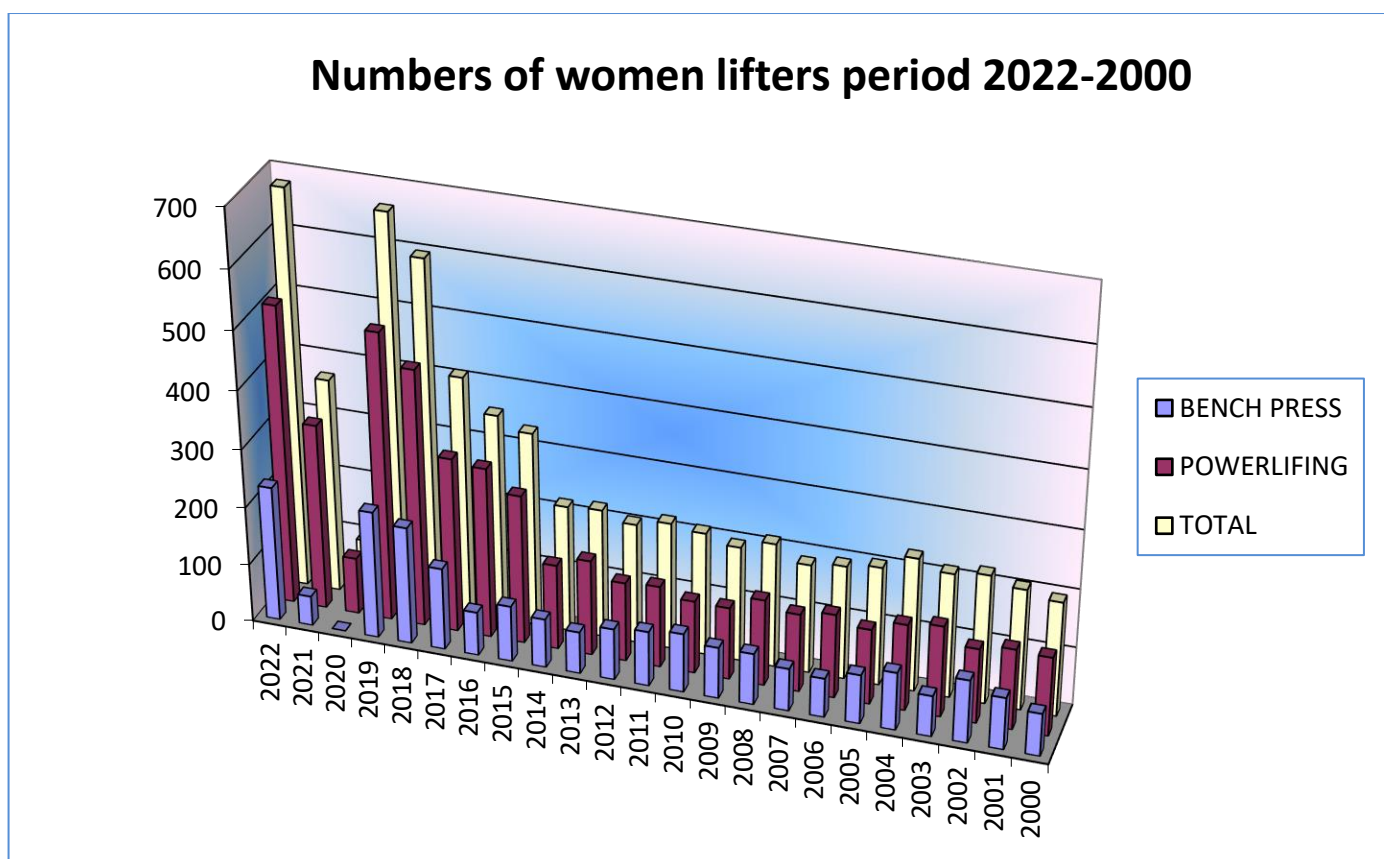

Totals are depurated of lifters that took part in more than one competition during the year.

B. Distribution for age class of women lifters considering all competition.

C. Trend of the average age.

D. Detail for 2022:

(*) Obtained not considering lifters who took part in more than one competition during the year.

(1) Until 2016 divided into Junior and Open

(2) From 2017 Classic and Equipped

(3) From 2016 Classic and Equipped

(4) Until 2016 divided into Open and Master

Numbers of women lifters period 2022-2013

		2012	2011	2010	2009	2008	2007	2006	2005	2004	2003	2002	2001	2000
POWERLIFTING	JUNIOR	47	37	31	40	40	35	48	31	42	42	47	37	43
	OPEN	46	58	55	40	62	59	56	66	83	69	59	52	72
	MASTER	37	32	28	29	36	26	30	23	25	41	16	28	25
	DANUBE CUP	0	2	0	8	0	12	0	12	7	19	0	17	0
	WEC	15	25	20	16	25	24	22	21	18	17	28	22	23
	CLASSIC													
	CLASSIC MASTER													
	TOTAL (*)	136	140	125	124	148	134	144	129	148	156	128	138	135
BENCH PRESS	OPEN	42	48	62	42	52	49	38	54	55	51	72	55	51
	MASTER	49	51	44	46	38	29	31	33	46	19	40	35	23
	TOTAL (*)	88	94	101	88	88	73	67	84	99	70	108	89	73
TOTAL (*)		206	218	211	197	213	187	195	203	229	213	221	207	196

(*) Obtained not considering lifters who took part in more than one competition during the year.

B) DISTRIBUTION FOR AGE CLASS OF WOMEN LIFTERS

With special focus of last ten years

DISTRIBUTION FOR AGE CLASS OF WOMEN LIFTERS IN ALL EUROPEAN COMPETITION										
	2022	2021	2020	2019	2018	2017	2016	2015	2014	2013
<=19	82	76	0	102	93	61	58	59	21	28
20-29	254	177	0	234	230	176	135	110	65	71
30-39	118	55	0	100	86	59	61	62	36	35
40-49	120	32	44	122	95	58	50	51	47	46
50-59	70	21	32	70	65	39	32	34	34	34
60-69	28	5	19	30	23	11	14	15	10	4
>=70	7	2	2	6	5	5	4	2	4	3
TOTAL	679	368	97	664	597	409	354	333	217	221