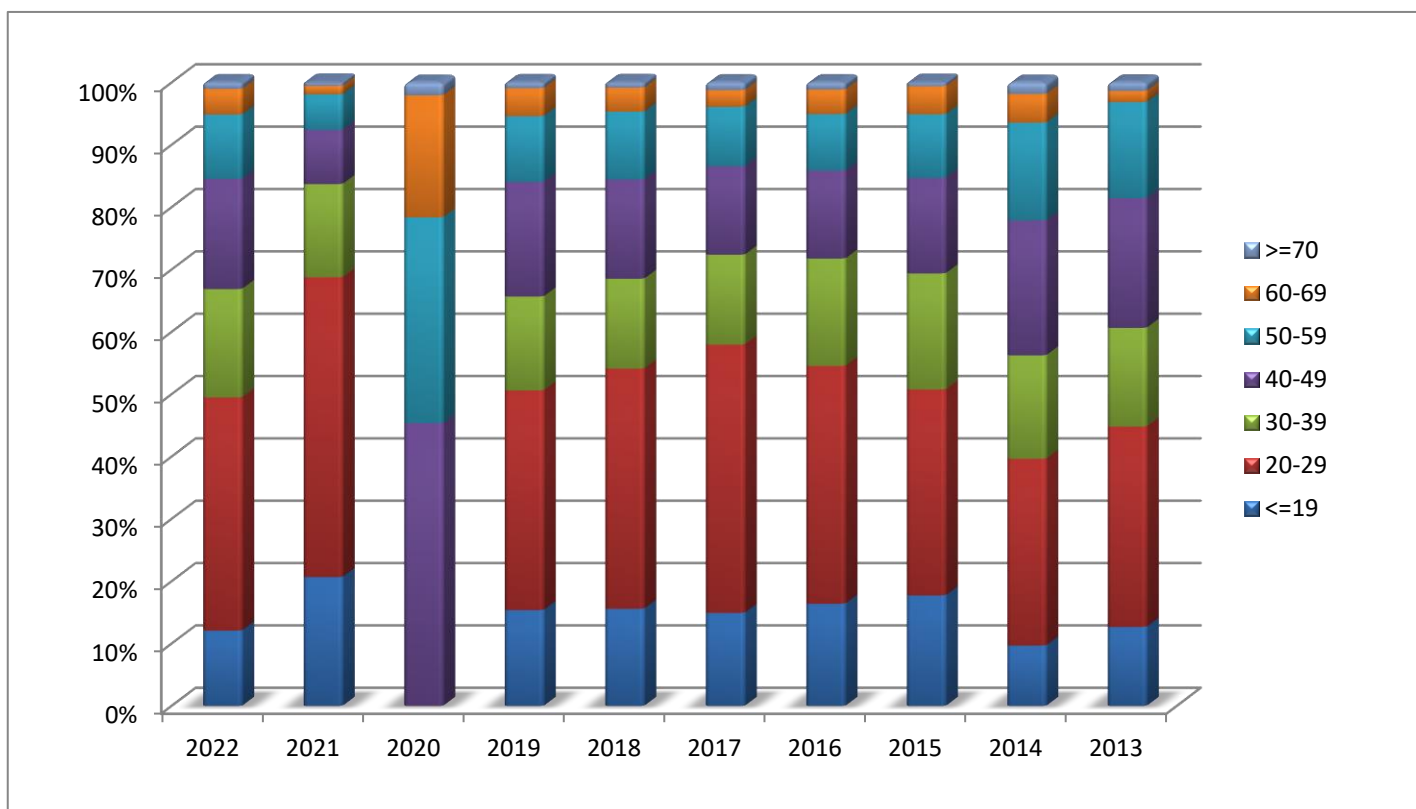

(*) Obtained not considering lifters who took part in more than one competition during the year.

(1) Until 2016 divided into Junior and Open

(2) From 2017 Classic and Equipped

(3) From 2016 Classic and Equipped

(4) Until 2016 divided into Open and Master

Numbers of women lifters period 2022-2013

		2012	2011	2010	2009	2008	2007	2006	2005	2004	2003	2002	2001	2000
POWERLIFTING	JUNIOR	47	37	31	40	40	35	48	31	42	42	47	37	43
	OPEN	46	58	55	40	62	59	56	66	83	69	59	52	72
	MASTER	37	32	28	29	36	26	30	23	25	41	16	28	25
	DANUBE CUP	0	2	0	8	0	12	0	12	7	19	0	17	0
	WEC	15	25	20	16	25	24	22	21	18	17	28	22	23
	CLASSIC													
	CLASSIC MASTER													
	TOTAL (*)	136	140	125	124	148	134	144	129	148	156	128	138	135
BENCH PRESS	OPEN	42	48	62	42	52	49	38	54	55	51	72	55	51
	MASTER	49	51	44	46	38	29	31	33	46	19	40	35	23
	TOTAL (*)	88	94	101	88	88	73	67	84	99	70	108	89	73
TOTAL (*)		206	218	211	197	213	187	195	203	229	213	221	207	196

(*) Obtained not considering lifters who took part in more than one competition during the year.

B) DISTRIBUTION FOR AGE CLASS OF WOMEN LIFTERS

With special focus of last ten years

DISTRIBUTION FOR AGE CLASS OF WOMEN LIFTERS IN ALL EUROPEAN COMPETITION										
	2022	2021	2020	2019	2018	2017	2016	2015	2014	2013
<=19	82	76	0	102	93	61	58	59	21	28
20-29	254	177	0	234	230	176	135	110	65	71
30-39	118	55	0	100	86	59	61	62	36	35
40-49	120	32	44	122	95	58	50	51	47	46
50-59	70	21	32	70	65	39	32	34	34	34
60-69	28	5	19	30	23	11	14	15	10	4
>=70	7	2	2	6	5	5	4	2	4	3
TOTAL	679	368	97	664	597	409	354	333	217	221