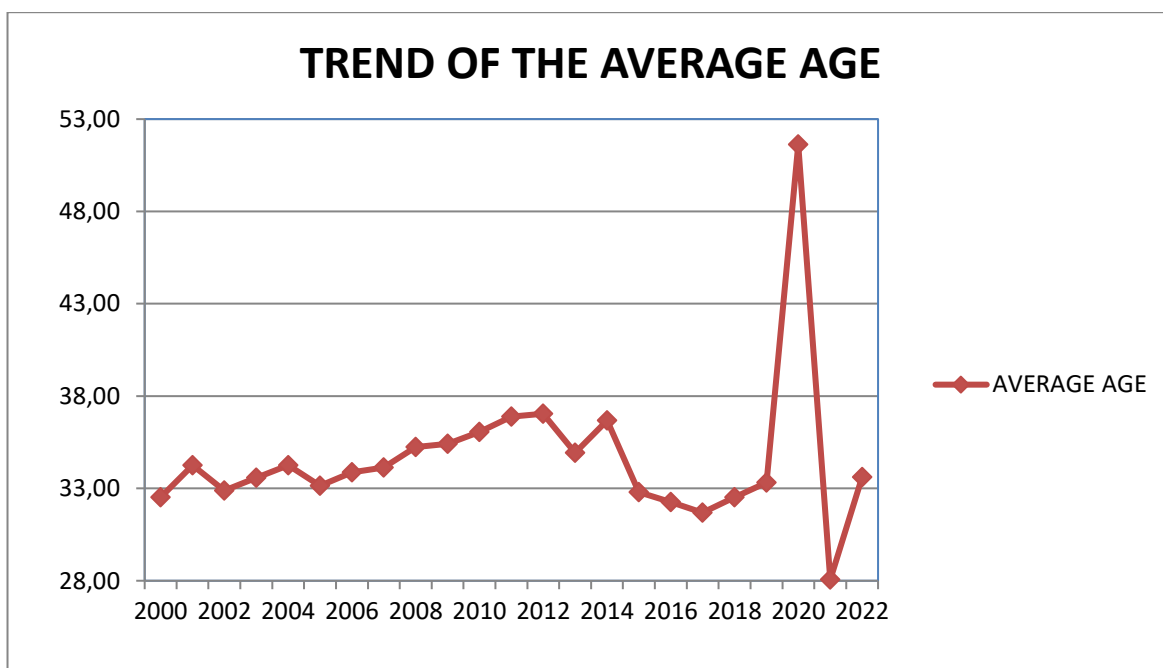

Totals are depurated of lifters that took part in more than one competition during the year.

B. Distribution for age class of women lifters considering all competition.

C. Trend of the average age.

D. Detail for 2022:

(4) Until 2016 divided into Open and Master

Numbers of women lifters period 2022-2013

		2012	2011	2010	2009	2008	2007	2006	2005	2004	2003	2002	2001	2000
POWERLIFTING	JUNIOR	47	37	31	40	40	35	48	31	42	42	47	37	43
	OPEN	46	58	55	40	62	59	56	66	83	69	59	52	72
	MASTER	37	32	28	29	36	26	30	23	25	41	16	28	25
	DANUBE CUP	0	2	0	8	0	12	0	12	7	19	0	17	0
	WEC	15	25	20	16	25	24	22	21	18	17	28	22	23
	CLASSIC													
	CLASSIC MASTER													
	TOTAL (*)	136	140	125	124	148	134	144	129	148	156	128	138	135
BENCH PRESS	OPEN	42	48	62	42	52	49	38	54	55	51	72	55	51
	MASTER	49	51	44	46	38	29	31	33	46	19	40	35	23
	TOTAL (*)	88	94	101	88	88	73	67	84	99	70	108	89	73
TOTAL (*)		206	218	211	197	213	187	195	203	229	213	221	207	196

(*) Obtained not considering lifters who took part in more than one competition during the year.

B) DISTRIBUTION FOR AGE CLASS OF WOMEN LIFTERS

With special focus of last ten years

DISTRIBUTION FOR AGE CLASS OF WOMEN LIFTERS IN ALL EUROPEAN COMPETITION										
	2022	2021	2020	2019	2018	2017	2016	2015	2014	2013
<=19	82	76	0	102	93	61	58	59	21	28
20-29	254	177	0	234	230	176	135	110	65	71
30-39	118	55	0	100	86	59	61	62	36	35
40-49	120	32	44	122	95	58	50	51	47	46
50-59	70	21	32	70	65	39	32	34	34	34
60-69	28	5	19	30	23	11	14	15	10	4
>=70	7	2	2	6	5	5	4	2	4	3
TOTAL	679	368	97	664	597	409	354	333	217	221

C) TREND OF THE AVERAGE AGE

TREND OF THE AVERAGE AGE	
YEAR	AVERAGE AGE
2000	32,5255
2001	34,2609
2002	32,8778
2003	33,5728
2004	34,2533
2005	33,1429
2006	33,8718
2007	34,1230
2008	35,2394
2009	35,4213
2010	36,0574
2011	36,8848
2012	37,0388
2013	34,9367
2014	36,6866
2015	32,8018
2016	32,2627
2017	31,6944
2018	32,5176
2019	33,3102
2020	51,6186
2021	28,0598
2022	33,6053