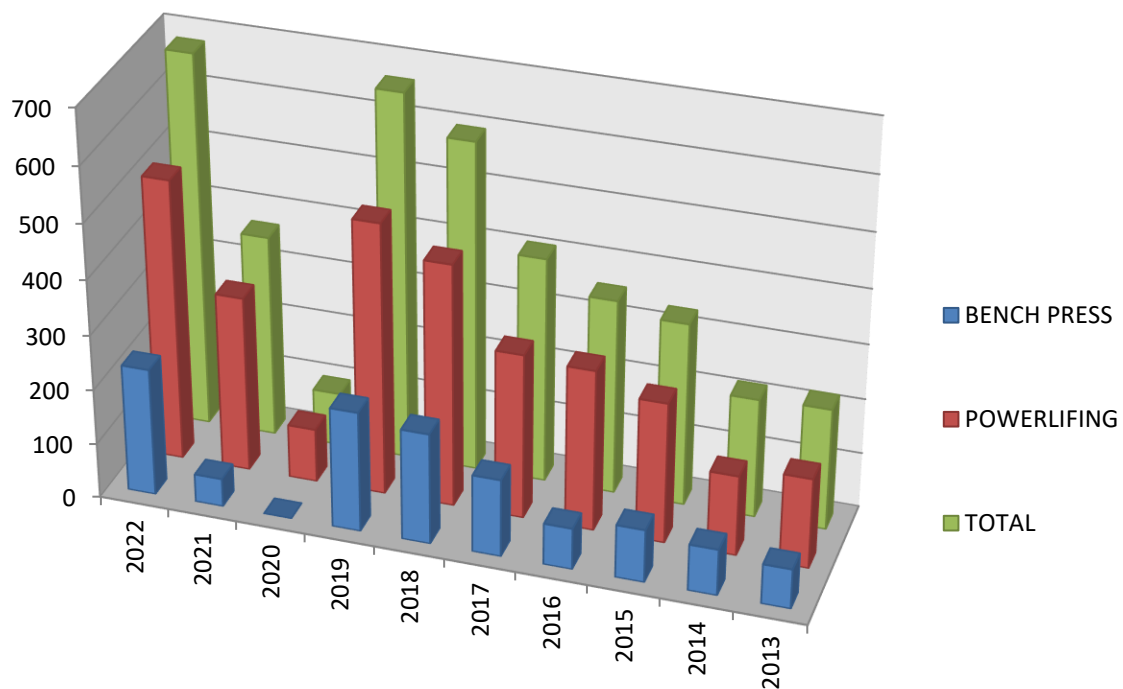

Totals are depurated of lifters that took part in more than one competition during the year.

B. Distribution for age class of women lifters considering all competition.

C. Trend of the average age.

D. Detail for 2022:

With special focus of last ten years

		2022	2021	2020	2019	2018	2017	2016	2015	2014	2013
POWERLIFTING	EQUIPPED SUB JUN, JUN & OPEN ⁽¹⁾	100	76	0	112	110	95	41	50	46	55
								55	47	44	58
	MASTER	46	13	0	43	43	34	37	36	43	42
	DANUBE CUP ⁽²⁾	10	0	0	0	0	9	0	11	0	8
	WEC ⁽³⁾	59	11	0	72	59	49	40	22	23	16
	CLASSIC OPEN, SUB J & JUN	251	190	0	204	200	140	143	120		
	CLASSIC MASTER	94	30	97	99	72					
TOTAL (*)	512	319	97	494	441	300	293	256	146	164	
BENCH PRESS	EQUIPPED OPEN, JUN & MASTER ⁽⁴⁾	87	32	0	91	91	60	24	43	42	39
								51	56	46	37
	CLASSIC OPEN, SUB J, JUN & MASTER	177	25	0	149	127	89				
TOTAL (*)	232	51	0	219	202	141	75	96	84	72	
TOTAL (*)	679	368	97	664	597	409	354	333	217	221	

(*) Obtained not considering lifters who took part in more than one competition during the year.

(1) Until 2016 divided into Junior and Open

(2) From 2017 Classic and Equipped

(3) From 2016 Classic and Equipped

(4) Until 2016 divided into Open and Master

Numbers of women lifters period 2022-2013

		2012	2011	2010	2009	2008	2007	2006	2005	2004	2003	2002	2001	2000
POWERLIFTING	JUNIOR	47	37	31	40	40	35	48	31	42	42	47	37	43
	OPEN	46	58	55	40	62	59	56	66	83	69	59	52	72
	MASTER	37	32	28	29	36	26	30	23	25	41	16	28	25
	DANUBE CUP	0	2	0	8	0	12	0	12	7	19	0	17	0
	WEC	15	25	20	16	25	24	22	21	18	17	28	22	23
	CLASSIC													
	CLASSIC MASTER													
	TOTAL (*)	136	140	125	124	148	134	144	129	148	156	128	138	135
BENCH PRESS	OPEN	42	48	62	42	52	49	38	54	55	51	72	55	51
	MASTER	49	51	44	46	38	29	31	33	46	19	40	35	23
	TOTAL (*)	88	94	101	88	88	73	67	84	99	70	108	89	73
TOTAL (*)		206	218	211	197	213	187	195	203	229	213	221	207	196