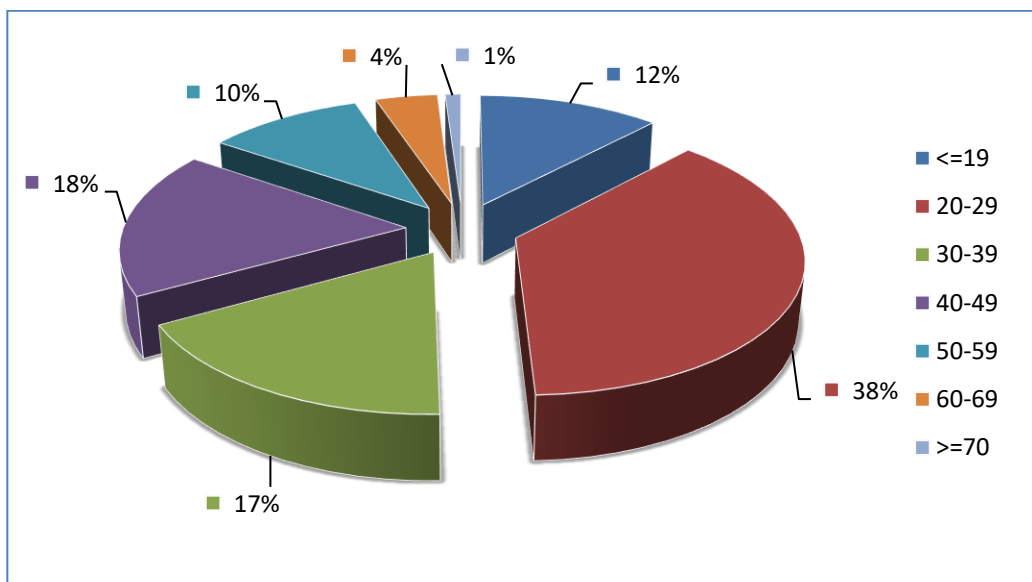

DISTRIBUTION FOR AGE CLASS OF WOMEN LIFTERS IN ALL EUROPEAN COMPETITION													
	2012	2011	2010	2009	2008	2007	2006	2005	2004	2003	2002	2001	2000
<=19	22	15	8	13	20	22	13	16	16	12	21	15	26
20-29	60	65	79	68	67	63	77	75	80	84	82	71	63
30-39	31	45	39	34	40	34	36	52	59	47	53	45	53
40-49	45	48	52	52	54	42	40	35	42	48	45	51	36
50-59	36	36	26	26	27	20	23	22	25	17	18	24	15
60-69	10	9	6	3	4	6	6	3	7	5	2	1	3
>=70	2	0	1	1	1	0	0	0	0	0	0	0	0
TOTAL	206	218	211	197	213	187	195	203	229	213	221	207	196

C) TREND OF THE AVERAGE AGE

TREND OF THE AVERAGE AGE	
YEAR	AVERAGE AGE
2000	32,5255
2001	34,2609
2002	32,8778
2003	33,5728
2004	34,2533
2005	33,1429
2006	33,8718
2007	34,1230
2008	35,2394
2009	35,4213
2010	36,0574
2011	36,8848
2012	37,0388
2013	34,9367
2014	36,6866
2015	32,8018
2016	32,2627
2017	31,6944
2018	32,5176
2019	33,3102
2020	51,6186
2021	28,0598
2022	33,6053

D) DETAIL FOR 2022

AVERAGE AGE: 33,6053

DISTRIBUTION FOR AGE CLASS IN ALL COMPETITIONS	
AGE CLASS	WOMEN LIFTERS
<=19	82
20-29	254
30-39	118
40-49	120
50-59	70
60-69	28
>=70	7
TOTAL	679

AGE CLASS	POWERLIFTING							BENCH PRESS		
	MASTER CLASSIC Vilnius LTU	OPEN,SUB J & JUNIOR Pilsen CZE	MASTER Eskilstuna SWE	DANUBE CUP Zlatniky SVK	DANUBE CUP CLASSIC Zlatniky SVK	WEC Aulnat FRA	WEC CLASSIC Aulnat FRA	OPEN,SUB J & J CLASSIC Skierniewice POL	OPEN,SUB JUN,JUN & M Budapest HUN	OPEN,SUB J,J & M CLASSIC Budapest HUN
<=19		29		1	1			54	11	23
20-29		40		1	4	3	32	149	24	48
30-39		26		1	1	4	15	44	20	22
40-49	52	3	22		1	3	2	4	12	37
50-59	24	2	21						15	32
60-69	16		2						4	9
>=70	2		1						1	6
TOTAL	94	100	46	3	7	10	49	251	87	177