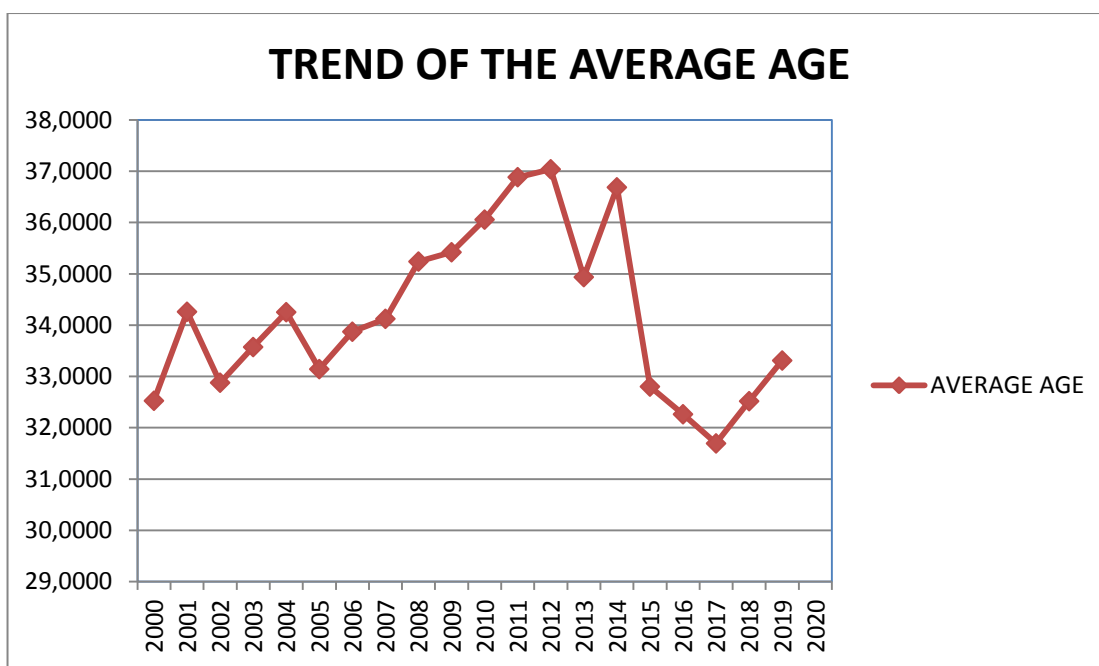

(4) Until 2016 divided into Open and Master

Numbers of women lifters period 2020-2011

		2010	2009	2008	2007	2006	2005	2004	2003	2002	2001	2000
POWERLIFTING	JUNIOR	31	40	40	35	48	31	42	42	47	37	43
	OPEN	55	40	62	59	56	66	83	69	59	52	72
	MASTER	28	29	36	26	30	23	25	41	16	28	25
	DANUBE CUP	0	8	0	12	0	12	7	19	0	17	0
	WEC	20	16	25	24	22	21	18	17	28	22	23
	CLASSIC											
	CLASSIC MASTER											
	TOTAL (*)	125	124	148	134	144	129	148	156	128	138	135
BENCH PRESS	OPEN	62	42	52	49	38	54	55	51	72	55	51
	MASTER	44	46	38	29	31	33	46	19	40	35	23
	TOTAL (*)	101	88	88	73	67	84	99	70	108	89	73
TOTAL (*)		211	197	213	187	195	203	229	213	221	207	196

(*) Obtained not considering lifters who took part in more than one competition during the year.

B) DISTRIBUTION FOR AGE CLASS OF WOMEN LIFTERS

With special focus of last ten years

DISTRIBUTION FOR AGE CLASS OF WOMEN LIFTERS IN ALL EUROPEAN COMPETITION										
	2020	2019	2018	2017	2016	2015	2014	2013	2012	2011
<=19	0	102	93	61	58	59	21	28	22	15
20-29	0	234	230	176	135	110	65	71	60	65
30-39	0	100	86	59	61	62	36	35	31	45
40-49	44	122	95	58	50	51	47	46	45	48
50-59	32	70	65	39	32	34	34	34	36	36
60-69	19	30	23	11	14	15	10	4	10	9
>=70	2	6	5	5	4	2	4	3	2	0
TOTAL	97	664	597	409	354	333	217	221	206	218

C) TREND OF THE AVERAGE AGE

TREND OF THE AVERAGE AGE	
YEAR	AVERAGE AGE
2000	32,5255
2001	34,2609
2002	32,8778
2003	33,5728
2004	34,2533
2005	33,1429
2006	33,8718
2007	34,1230
2008	35,2394
2009	35,4213
2010	36,0574
2011	36,8848
2012	37,0388
2013	34,9367
2014	36,6866
2015	32,8018
2016	32,2627
2017	31,6944
2018	32,5176
2019	33,3102
2020	