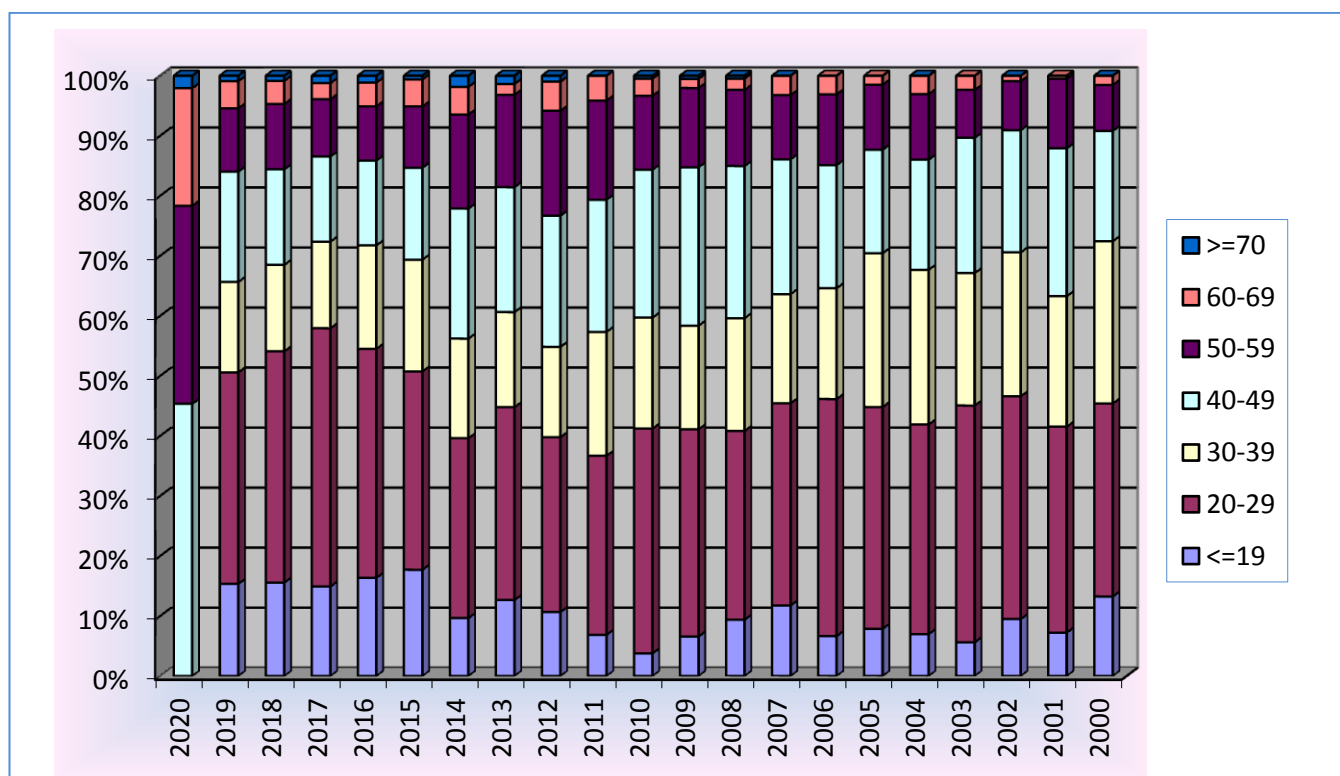

(4) Until 2016 divided into Open and Master

Numbers of women lifters period 2020-2011

		2010	2009	2008	2007	2006	2005	2004	2003	2002	2001	2000
POWERLIFTING	JUNIOR	31	40	40	35	48	31	42	42	47	37	43
	OPEN	55	40	62	59	56	66	83	69	59	52	72
	MASTER	28	29	36	26	30	23	25	41	16	28	25
	DANUBE CUP	0	8	0	12	0	12	7	19	0	17	0
	WEC	20	16	25	24	22	21	18	17	28	22	23
	CLASSIC											
	CLASSIC MASTER											
	TOTAL (*)	125	124	148	134	144	129	148	156	128	138	135
BENCH PRESS	OPEN	62	42	52	49	38	54	55	51	72	55	51
	MASTER	44	46	38	29	31	33	46	19	40	35	23
	TOTAL (*)	101	88	88	73	67	84	99	70	108	89	73
TOTAL (*)		211	197	213	187	195	203	229	213	221	207	196

(*) Obtained not considering lifters who took part in more than one competition during the year.

B) DISTRIBUTION FOR AGE CLASS OF WOMEN LIFTERS

With special focus of last ten years

DISTRIBUTION FOR AGE CLASS OF WOMEN LIFTERS IN ALL EUROPEAN COMPETITION										
	2020	2019	2018	2017	2016	2015	2014	2013	2012	2011
<=19	0	102	93	61	58	59	21	28	22	15
20-29	0	234	230	176	135	110	65	71	60	65
30-39	0	100	86	59	61	62	36	35	31	45
40-49	44	122	95	58	50	51	47	46	45	48
50-59	32	70	65	39	32	34	34	34	36	36
60-69	19	30	23	11	14	15	10	4	10	9
>=70	2	6	5	5	4	2	4	3	2	0
TOTAL	97	664	597	409	354	333	217	221	206	218

DISTRIBUTION FOR AGE CLASS OF WOMEN LIFTERS IN ALL EUROPEAN COMPETITION											
	2010	2009	2008	2007	2006	2005	2004	2003	2002	2001	2000
<=19	8	13	20	22	13	16	16	12	21	15	26
20-29	79	68	67	63	77	75	80	84	82	71	63
30-39	39	34	40	34	36	52	59	47	53	45	53
40-49	52	52	54	42	40	35	42	48	45	51	36
50-59	26	26	27	20	23	22	25	17	18	24	15
60-69	6	3	4	6	6	3	7	5	2	1	3
>=70	1	1	1	0	0	0	0	0	0	0	0
TOTAL	211	197	213	187	195	203	229	213	221	207	196