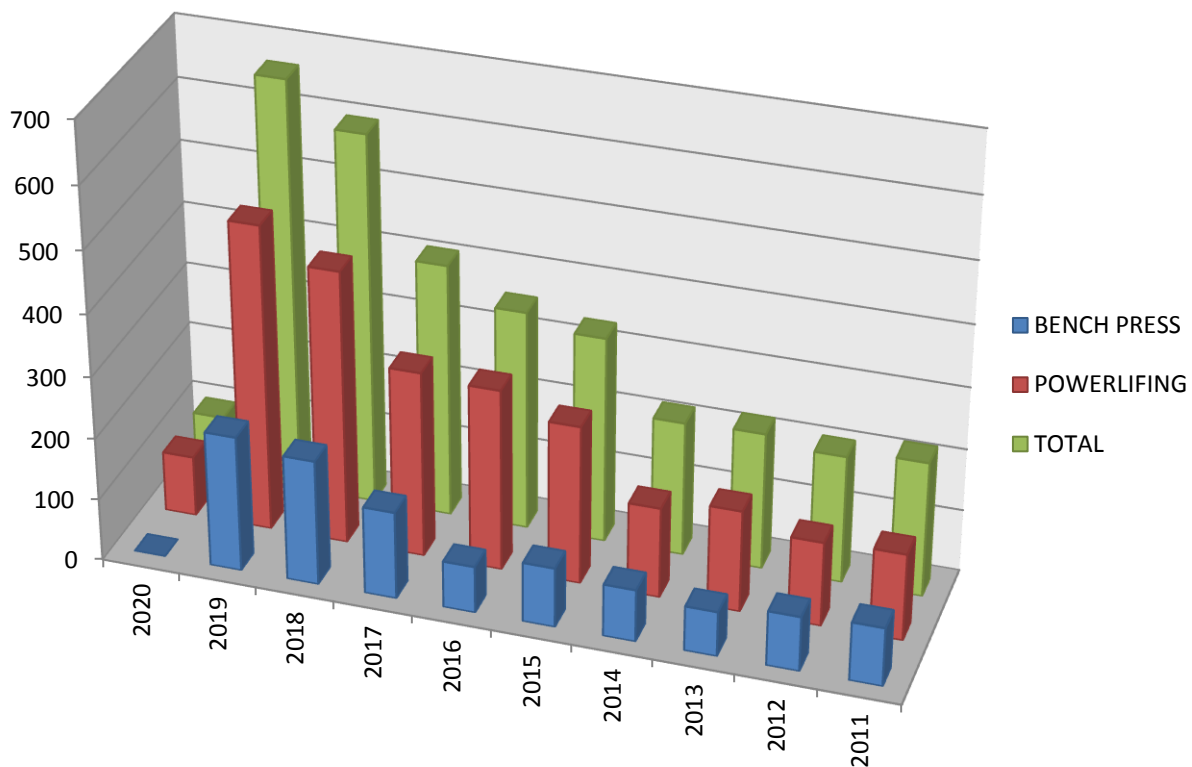

Totals are depurated of lifters that took part in more than one competition during the year.

B. Distribution for age class of women lifters considering all competition.

C. Trend of the average age (not included 2020).

A) NUMBERS OF WOMEN LIFTERS IN THE PERIOD 2020 – 2000

With special focus of last ten years

		2020	2019	2018	2017	2016	2015	2014	2013	2012	2011
POWERLIFTING	EQUIPPED SUB JUN, JUN & OPEN ⁽¹⁾	0	112	110	95	41	50	46	55	47	37
						55	47	44	58	46	58
	MASTER	0	43	43	34	37	36	43	42	37	32
	DANUBE CUP ⁽²⁾	0	0	0	9	0	11	0	8	0	2
	WEC ⁽³⁾	0	72	59	49	40	22	23	16	15	25
	CLASSIC OPEN, SUB J & JUN	0	204	200	140	143	120				
	CLASSIC MASTER	97	99	72							
TOTAL (*)	97	494	441	300	293	256	146	164	136	140	
BENCH PRESS	EQUIPPED OPEN, JUN & MASTER ⁽⁴⁾	0	91	91	60	24	43	42	39	42	48
						51	56	46	37	49	51
	CLASSIC OPEN, SUB J, JUN & MASTER	0	149	127	89						
TOTAL (*)	0	219	202	141	75	96	84	72	88	94	
TOTAL (*)	97	664	597	409	354	333	217	221	206	218	

(*) Obtained not considering lifters who took part in more than one competition during the year.

(1) Until 2016 divided into Junior and Open

(2) From 2017 Classic and Equipped

(3) From 2016 Classic and Equipped

(4) Until 2016 divided into Open and Master

Numbers of women lifters period 2020-2011

		2010	2009	2008	2007	2006	2005	2004	2003	2002	2001	2000
POWERLIFTING	JUNIOR	31	40	40	35	48	31	42	42	47	37	43
	OPEN	55	40	62	59	56	66	83	69	59	52	72
	MASTER	28	29	36	26	30	23	25	41	16	28	25
	DANUBE CUP	0	8	0	12	0	12	7	19	0	17	0
	WEC	20	16	25	24	22	21	18	17	28	22	23
	CLASSIC											
	CLASSIC MASTER											
	TOTAL (*)	125	124	148	134	144	129	148	156	128	138	135
BENCH PRESS	OPEN	62	42	52	49	38	54	55	51	72	55	51
	MASTER	44	46	38	29	31	33	46	19	40	35	23
	TOTAL (*)	101	88	88	73	67	84	99	70	108	89	73
TOTAL (*)		211	197	213	187	195	203	229	213	221	207	196