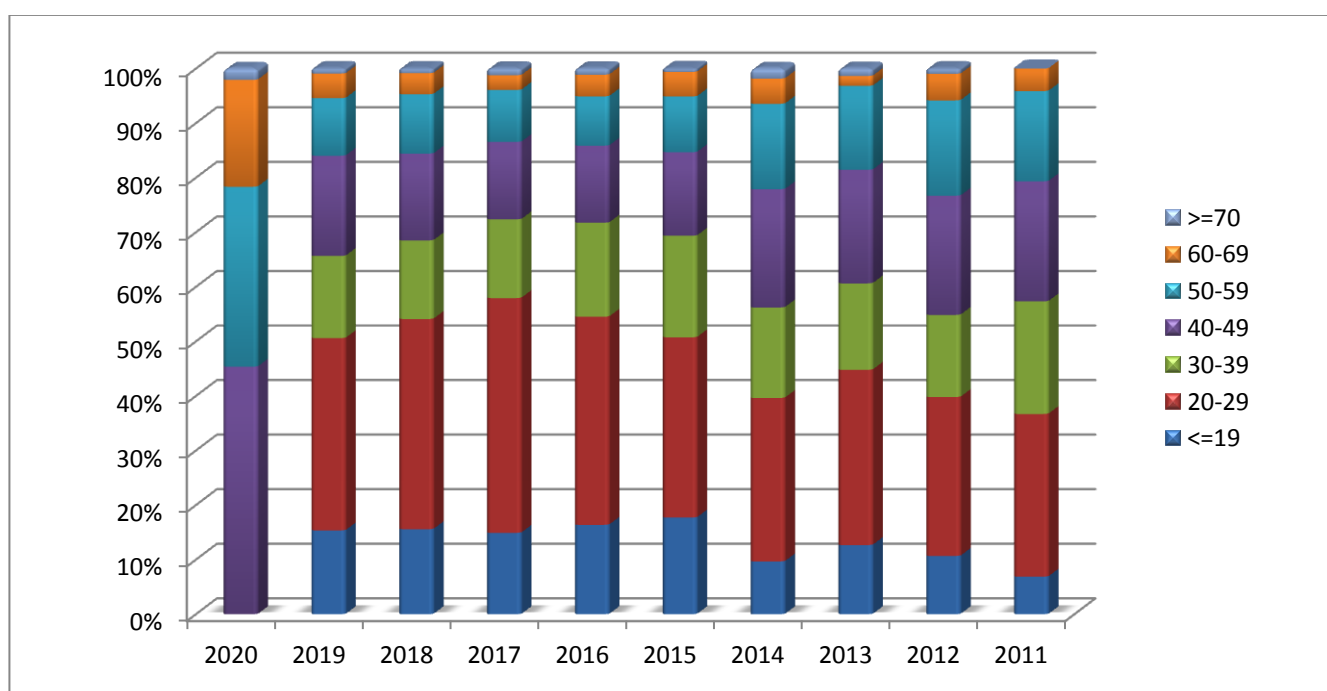

(*) Obtained not considering lifters who took part in more than one competition during the year.

(1) Until 2016 divided into Junior and Open

(2) From 2017 Classic and Equipped

(3) From 2016 Classic and Equipped

(4) Until 2016 divided into Open and Master

Numbers of women lifters period 2020-2011

		2010	2009	2008	2007	2006	2005	2004	2003	2002	2001	2000
POWERLIFTING	JUNIOR	31	40	40	35	48	31	42	42	47	37	43
	OPEN	55	40	62	59	56	66	83	69	59	52	72
	MASTER	28	29	36	26	30	23	25	41	16	28	25
	DANUBE CUP	0	8	0	12	0	12	7	19	0	17	0
	WEC	20	16	25	24	22	21	18	17	28	22	23
	CLASSIC											
	CLASSIC MASTER											
	TOTAL (*)	125	124	148	134	144	129	148	156	128	138	135
BENCH PRESS	OPEN	62	42	52	49	38	54	55	51	72	55	51
	MASTER	44	46	38	29	31	33	46	19	40	35	23
	TOTAL (*)	101	88	88	73	67	84	99	70	108	89	73
TOTAL (*)		211	197	213	187	195	203	229	213	221	207	196

(*) Obtained not considering lifters who took part in more than one competition during the year.

B) DISTRIBUTION FOR AGE CLASS OF WOMEN LIFTERS

With special focus of last ten years

DISTRIBUTION FOR AGE CLASS OF WOMEN LIFTERS IN ALL EUROPEAN COMPETITION										
	2020	2019	2018	2017	2016	2015	2014	2013	2012	2011
<=19	0	102	93	61	58	59	21	28	22	15
20-29	0	234	230	176	135	110	65	71	60	65
30-39	0	100	86	59	61	62	36	35	31	45
40-49	44	122	95	58	50	51	47	46	45	48
50-59	32	70	65	39	32	34	34	34	36	36
60-69	19	30	23	11	14	15	10	4	10	9
>=70	2	6	5	5	4	2	4	3	2	0
TOTAL	97	664	597	409	354	333	217	221	206	218