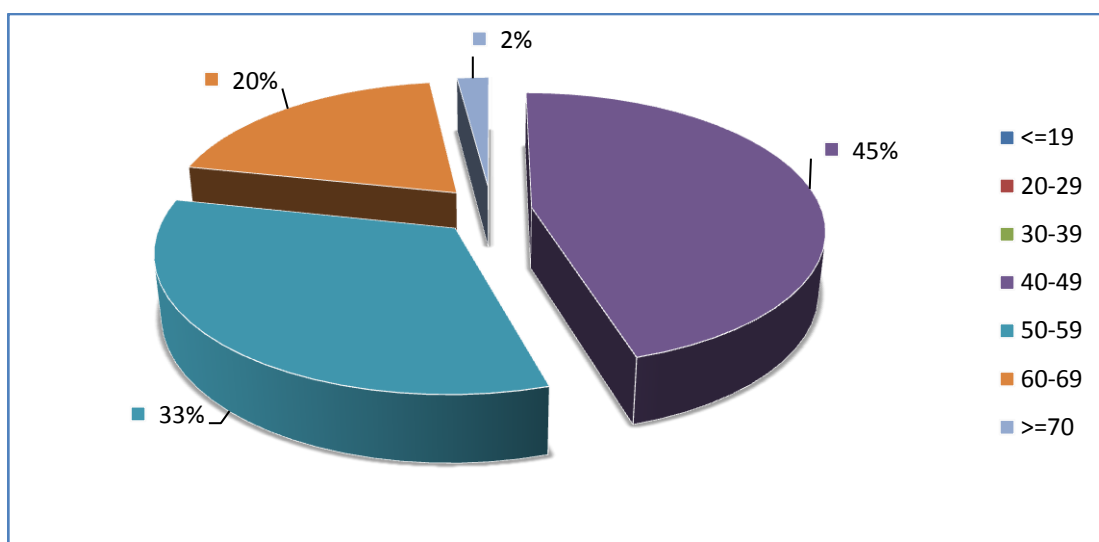

DISTRIBUTION FOR AGE CLASS OF WOMEN LIFTERS IN ALL EUROPEAN COMPETITION											
	2010	2009	2008	2007	2006	2005	2004	2003	2002	2001	2000
<=19	8	13	20	22	13	16	16	12	21	15	26
20-29	79	68	67	63	77	75	80	84	82	71	63
30-39	39	34	40	34	36	52	59	47	53	45	53
40-49	52	52	54	42	40	35	42	48	45	51	36
50-59	26	26	27	20	23	22	25	17	18	24	15
60-69	6	3	4	6	6	3	7	5	2	1	3
>=70	1	1	1	0	0	0	0	0	0	0	0
TOTAL	211	197	213	187	195	203	229	213	221	207	196

C) TREND OF THE AVERAGE AGE

TREND OF THE AVERAGE AGE	
YEAR	AVERAGE AGE
2000	32,5255
2001	34,2609
2002	32,8778
2003	33,5728
2004	34,2533
2005	33,1429
2006	33,8718
2007	34,1230
2008	35,2394
2009	35,4213
2010	36,0574
2011	36,8848
2012	37,0388
2013	34,9367
2014	36,6866
2015	32,8018
2016	32,2627
2017	31,6944
2018	32,5176
2019	33,3102
2020	

D) DETAIL FOR 2020

AVERAGE AGE: 51,6186

DISTRIBUTION FOR AGE CLASS IN ALL COMPETITIONS	
AGE CLASS	WOMEN LIFTERS
<=19	0
20-29	0
30-39	0
40-49	44
50-59	32
60-69	19
>=70	2
TOTAL	97

AGE CLASS	POWERLIFTING							BENCH PRESS		
	MASTER CLASSIC Albi FRA	OPEN, SUB J & JUNIOR	MASTER	DANUBE CUP	DANUBE CUP CLASSIC	WEC	WEC CLASSIC	OPEN, SUB J & J CLASSIC	OPEN, JUNIOR & MASTER	OPEN, SUB J, J & M CLASSIC
<=19										
20-29										
30-39										
40-49	44									
50-59	32									
60-69	19									
>=70	2									
TOTAL	97	0	0	0	0	0	0	0	0	0