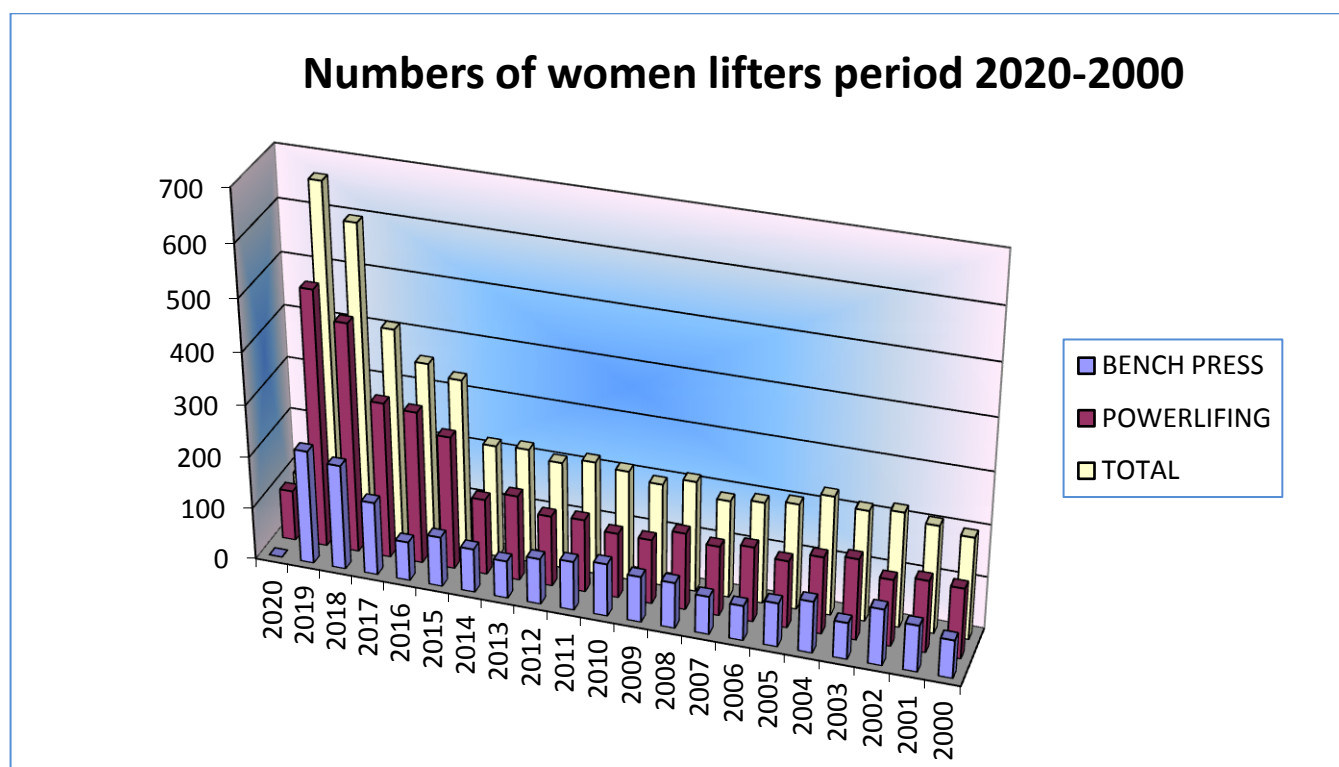

Totals are depurated of lifters that took part in more than one competition during the year.

B. Distribution for age class of women lifters considering all competition.

C. Trend of the average age (not included 2020).

A) NUMBERS OF WOMEN LIFTERS IN THE PERIOD 2020 – 2000

With special focus of last ten years

		2020	2019	2018	2017	2016	2015	2014	2013	2012	2011
POWERLIFTING	EQUIPPED SUB JUN, JUN & OPEN ⁽¹⁾	0	112	110	95	41	50	46	55	47	37
						55	47	44	58	46	58
	MASTER	0	43	43	34	37	36	43	42	37	32
	DANUBE CUP ⁽²⁾	0	0	0	9	0	11	0	8	0	2
	WEC ⁽³⁾	0	72	59	49	40	22	23	16	15	25
	CLASSIC OPEN, SUB J & JUN	0	204	200	140	143	120				
	CLASSIC MASTER	97	99	72							
TOTAL (*)	97	494	441	300	293	256	146	164	136	140	
BENCH PRESS	EQUIPPED OPEN, JUN & MASTER ⁽⁴⁾	0	91	91	60	24	43	42	39	42	48
						51	56	46	37	49	51
	CLASSIC OPEN, SUB J, JUN & MASTER	0	149	127	89						
TOTAL (*)	0	219	202	141	75	96	84	72	88	94	
TOTAL (*)	97	664	597	409	354	333	217	221	206	218	

(*) Obtained not considering lifters who took part in more than one competition during the year.

(1) Until 2016 divided into Junior and Open

(2) From 2017 Classic and Equipped

(3) From 2016 Classic and Equipped

(*) Obtained not considering lifters who took part in more than one competition during the year.

B) DISTRIBUTION FOR AGE CLASS OF WOMEN LIFTERS

With special focus of last ten years

DISTRIBUTION FOR AGE CLASS OF WOMEN LIFTERS IN ALL EUROPEAN COMPETITION										
	2020	2019	2018	2017	2016	2015	2014	2013	2012	2011
<=19	0	102	93	61	58	59	21	28	22	15
20-29	0	234	230	176	135	110	65	71	60	65
30-39	0	100	86	59	61	62	36	35	31	45
40-49	44	122	95	58	50	51	47	46	45	48
50-59	32	70	65	39	32	34	34	34	36	36
60-69	19	30	23	11	14	15	10	4	10	9
>=70	2	6	5	5	4	2	4	3	2	0
TOTAL	97	664	597	409	354	333	217	221	206	218