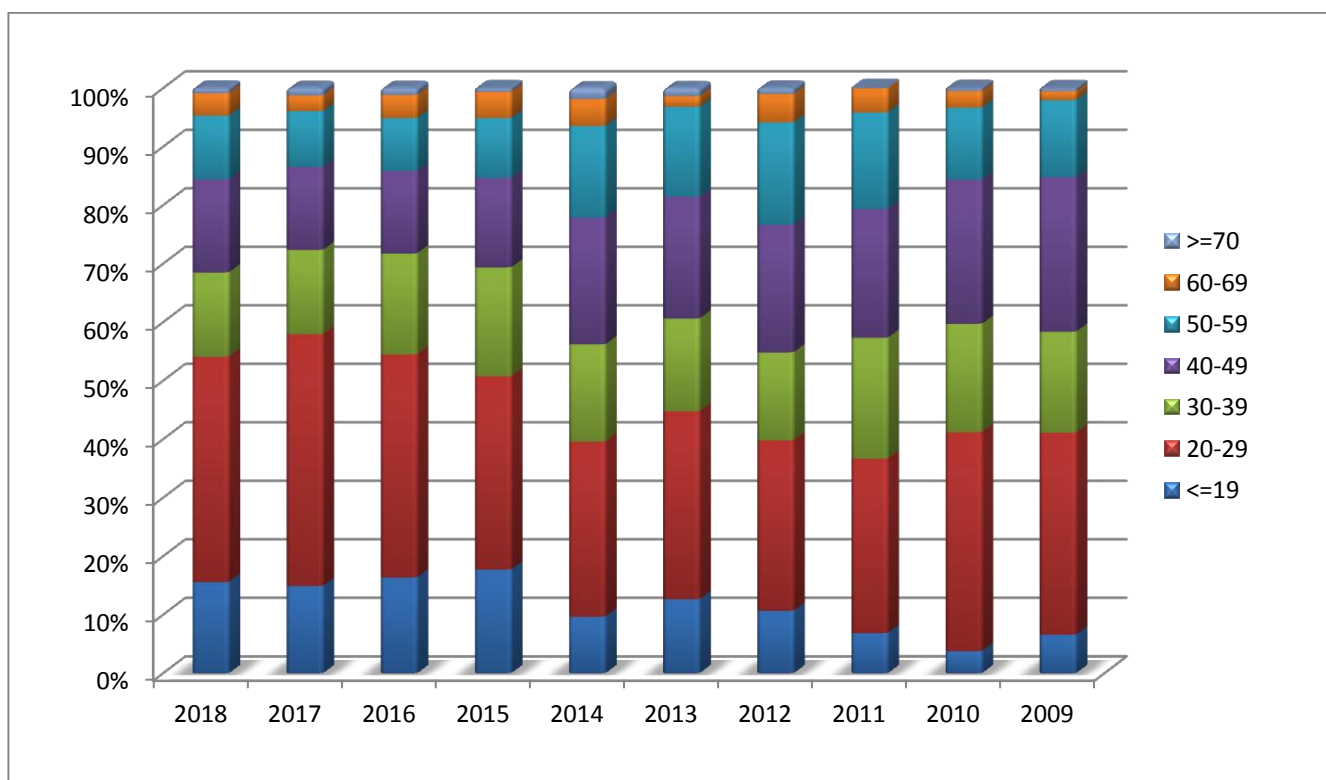

### Numbers of women lifters period 2018-2009

		2008	2007	2006	2005	2004	2003	2002	2001	2000
POWERLIFTING	JUNIOR	40	35	48	31	42	42	47	37	43
	OPEN	62	59	56	66	83	69	59	52	72
	MASTER	36	26	30	23	25	41	16	28	25
	DANUBE CUP	0	12	0	12	7	19	0	17	0
	WEC	25	24	22	21	18	17	28	22	23
	CLASSIC									
	CLASSIC MASTER									
	<b>TOTAL (*)</b>	<b>148</b>	<b>134</b>	<b>144</b>	<b>129</b>	<b>148</b>	<b>156</b>	<b>128</b>	<b>138</b>	<b>135</b>
BENCH PRESS	OPEN	52	49	38	54	55	51	72	55	51
	MASTER	38	29	31	33	46	19	40	35	23
	<b>TOTAL (*)</b>	<b>88</b>	<b>73</b>	<b>67</b>	<b>84</b>	<b>99</b>	<b>70</b>	<b>108</b>	<b>89</b>	<b>73</b>
<b>TOTAL (*)</b>		<b>213</b>	<b>187</b>	<b>195</b>	<b>203</b>	<b>229</b>	<b>213</b>	<b>221</b>	<b>207</b>	<b>196</b>

(\*) Obtained not considering lifters who took part in more than one competition during the year.

Numbers of women lifters period 2018-2000

B) DISTRIBUTION FOR AGE CLASS OF WOMEN LIFTERS

With special focus of last ten years

DISTRIBUTION FOR AGE CLASS OF WOMEN LIFTERS IN ALL EUROPEAN COMPETITION										
	2018	2017	2016	2015	2014	2013	2012	2011	2010	2009
<=19	93	61	58	59	21	28	22	15	8	13
20-29	230	176	135	110	65	71	60	65	79	68
30-39	86	59	61	62	36	35	31	45	39	34
40-49	95	58	50	51	47	46	45	48	52	52
50-59	65	39	32	34	34	34	36	36	26	26
60-69	23	11	14	15	10	4	10	9	6	3
>=70	5	5	4	2	4	3	2	0	1	1
<b>TOTAL</b>	<b>597</b>	<b>409</b>	<b>354</b>	<b>333</b>	<b>217</b>	<b>221</b>	<b>206</b>	<b>218</b>	<b>211</b>	<b>197</b>