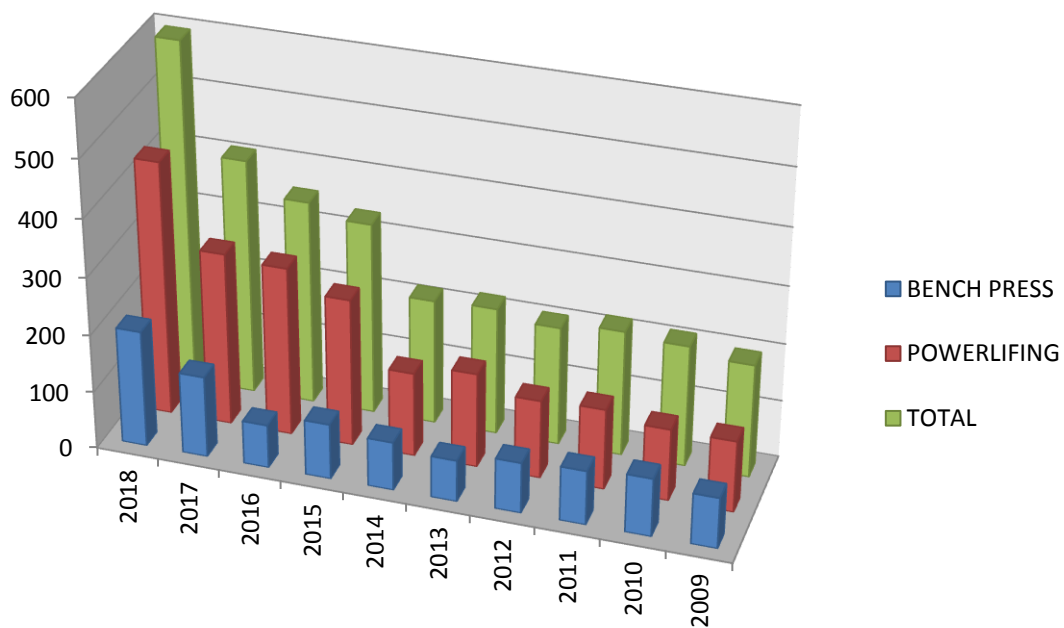

Numbers of women lifters period 2018-2009

		2008	2007	2006	2005	2004	2003	2002	2001	2000
POWERLIFTING	JUNIOR	40	35	48	31	42	42	47	37	43
	OPEN	62	59	56	66	83	69	59	52	72
	MASTER	36	26	30	23	25	41	16	28	25
	DANUBE CUP	0	12	0	12	7	19	0	17	0
	WEC	25	24	22	21	18	17	28	22	23
	CLASSIC									
	CLASSIC MASTER									
	TOTAL (*)	148	134	144	129	148	156	128	138	135
BENCH PRESS	OPEN	52	49	38	54	55	51	72	55	51
	MASTER	38	29	31	33	46	19	40	35	23
	TOTAL (*)	88	73	67	84	99	70	108	89	73
TOTAL (*)		213	187	195	203	229	213	221	207	196

(*) Obtained not considering lifters who took part in more than one competition during the year.

Numbers of women lifters period 2018-2000