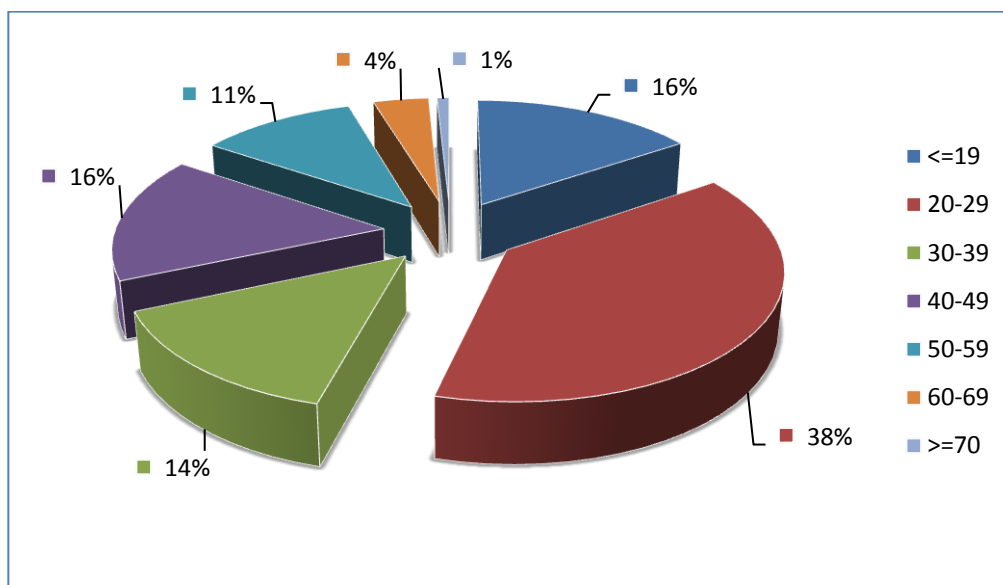

DISTRIBUTION FOR AGE CLASS OF WOMEN LIFTERS IN ALL EUROPEAN COMPETITION									
	2008	2007	2006	2005	2004	2003	2002	2001	2000
<=19	20	22	13	16	16	12	21	15	26
20-29	67	63	77	75	80	84	82	71	63
30-39	40	34	36	52	59	47	53	45	53
40-49	54	42	40	35	42	48	45	51	36
50-59	27	20	23	22	25	17	18	24	15
60-69	4	6	6	3	7	5	2	1	3
>=70	1	0	0	0	0	0	0	0	0
<b>TOTAL</b>	<b>213</b>	<b>187</b>	<b>195</b>	<b>203</b>	<b>229</b>	<b>213</b>	<b>221</b>	<b>207</b>	<b>196</b>

C) TREND OF THE AVERAGE AGE

TREND OF THE AVERAGE AGE	
YEAR	AVERAGE AGE
2000	32,5255
2001	34,2609
2002	32,8778
2003	33,5728
2004	34,2533
2005	33,1429
2006	33,8718
2007	34,1230
2008	35,2394
2009	35,4213
2010	36,0574
2011	36,8848
2012	37,0388
2013	34,9367
2014	36,6866
2015	32,8018
2016	32,2627
2017	31,6944
2018	32,5176

D) DETAIL FOR 2018

AVERAGE AGE: 32,5176

DISTRIBUTION FOR AGE CLASS IN ALL COMPETITIONS	
AGE CLASS	WOMEN LIFTERS
<=19	93
20-29	230
30-39	86
40-49	95
50-59	65
60-69	23
>=70	5
<b>TOTAL</b>	<b>597</b>

AGE CLASS	POWERLIFTING							BENCH PRESS		
	MASTER CLASSIC Helsingborg SWE	OPEN, SUB J & JUNIOR Pilsen CZE	MASTER Pilsen CZE	DANUBE CUP	DANUBE CUP CLASSIC	WEC Hamar NOR	WEC CLASSIC Hamar NOR	OPEN, SUB J & J CLASSIC Kaunas LTU	OPEN, JUNIOR & MASTER Hamm LUX	OPEN, SUB J, J & M CLASSIC Merignac FRA
<=19		28		0	0	0	1	54	6	17
20-29		57		0	0	13	19	107	26	35
30-39		20		0	0	9	10	33	14	22
40-49	30	5	24	0	0	1	5	5	22	23
50-59	30	0	13	0	0	1	0	1	16	20
60-69	10	0	6	0	0	0	0	0	5	8
>=70	2	0	0	0	0	0	0	0	2	2
<b>TOTAL</b>	<b>72</b>	<b>110</b>	<b>43</b>	<b>0</b>	<b>0</b>	<b>24</b>	<b>35</b>	<b>200</b>	<b>91</b>	<b>127</b>