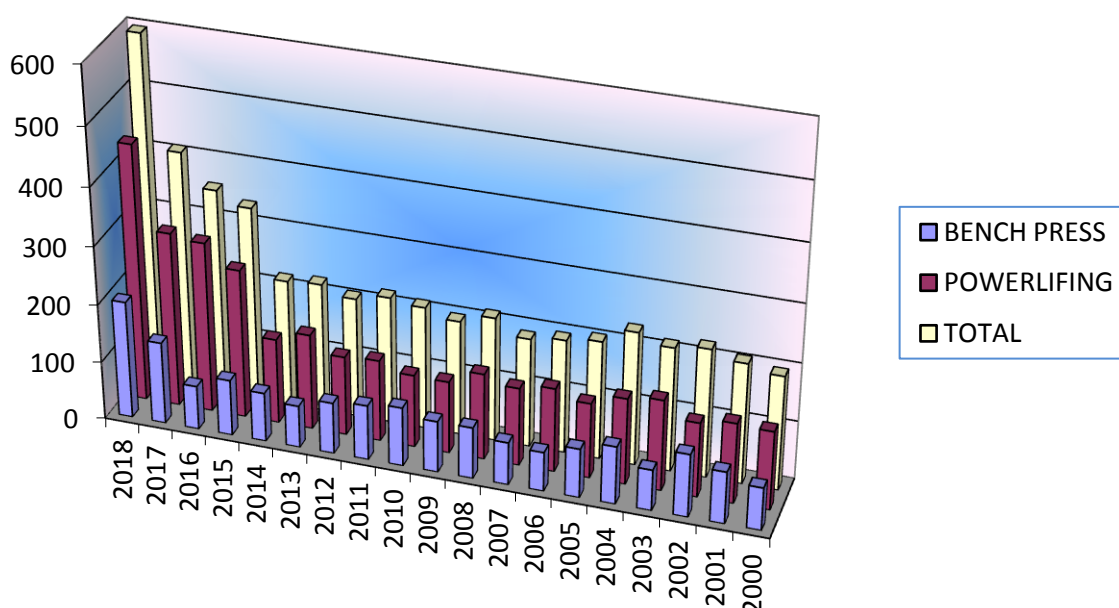

2008	2007	2006	2005	2004	2003	2002	2001	2000
POWERLIFTING	JUNIOR	40	35	48	31	42	42	47	37	43
	OPEN	62	59	56	66	83	69	59	52	72
	MASTER	36	26	30	23	25	41	16	28	25
	DANUBE CUP	0	12	0	12	7	19	0	17	0
	WEC	25	24	22	21	18	17	28	22	23
	CLASSIC									
	CLASSIC MASTER									
	TOTAL (*)	148	134	144	129	148	156	128	138	135
BENCH PRESS	OPEN	52	49	38	54	55	51	72	55	51
	MASTER	38	29	31	33	46	19	40	35	23
	TOTAL (*)	88	73	67	84	99	70	108	89	73
TOTAL (*)		213	187	195	203	229	213	221	207	196

(*) Obtained not considering lifters who took part in more than one competition during the year.

Numbers of women lifters period 2018-2000