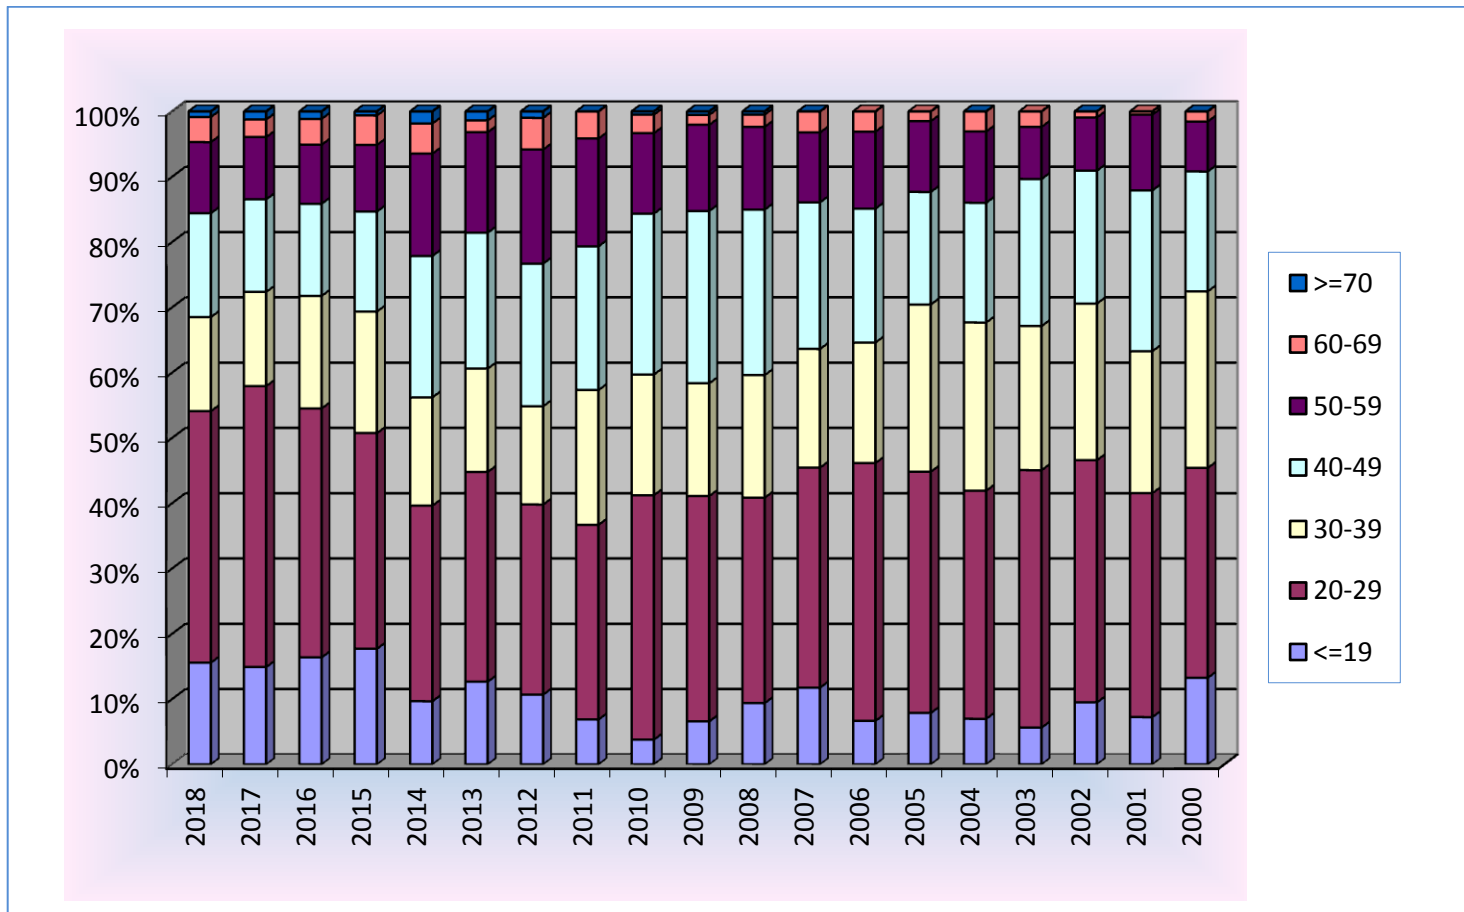

### Numbers of women lifters period 2018-2009

		2008	2007	2006	2005	2004	2003	2002	2001	2000
POWERLIFTING	JUNIOR	40	35	48	31	42	42	47	37	43
	OPEN	62	59	56	66	83	69	59	52	72
	MASTER	36	26	30	23	25	41	16	28	25
	DANUBE CUP	0	12	0	12	7	19	0	17	0
	WEC	25	24	22	21	18	17	28	22	23
	CLASSIC									
	CLASSIC MASTER									
	<b>TOTAL (*)</b>	<b>148</b>	<b>134</b>	<b>144</b>	<b>129</b>	<b>148</b>	<b>156</b>	<b>128</b>	<b>138</b>	<b>135</b>
BENCH PRESS	OPEN	52	49	38	54	55	51	72	55	51
	MASTER	38	29	31	33	46	19	40	35	23
	<b>TOTAL (*)</b>	<b>88</b>	<b>73</b>	<b>67</b>	<b>84</b>	<b>99</b>	<b>70</b>	<b>108</b>	<b>89</b>	<b>73</b>
<b>TOTAL (*)</b>		<b>213</b>	<b>187</b>	<b>195</b>	<b>203</b>	<b>229</b>	<b>213</b>	<b>221</b>	<b>207</b>	<b>196</b>

(\*) Obtained not considering lifters who took part in more than one competition during the year.

Numbers of women lifters period 2018-2000

B) DISTRIBUTION FOR AGE CLASS OF WOMEN LIFTERS

With special focus of last ten years

DISTRIBUTION FOR AGE CLASS OF WOMEN LIFTERS IN ALL EUROPEAN COMPETITION										
	2018	2017	2016	2015	2014	2013	2012	2011	2010	2009
<=19	93	61	58	59	21	28	22	15	8	13
20-29	230	176	135	110	65	71	60	65	79	68
30-39	86	59	61	62	36	35	31	45	39	34
40-49	95	58	50	51	47	46	45	48	52	52
50-59	65	39	32	34	34	34	36	36	26	26
60-69	23	11	14	15	10	4	10	9	6	3
>=70	5	5	4	2	4	3	2	0	1	1
<b>TOTAL</b>	<b>597</b>	<b>409</b>	<b>354</b>	<b>333</b>	<b>217</b>	<b>221</b>	<b>206</b>	<b>218</b>	<b>211</b>	<b>197</b>

DISTRIBUTION FOR AGE CLASS OF WOMEN LIFTERS IN ALL EUROPEAN COMPETITION									
	2008	2007	2006	2005	2004	2003	2002	2001	2000
<=19	20	22	13	16	16	12	21	15	26
20-29	67	63	77	75	80	84	82	71	63
30-39	40	34	36	52	59	47	53	45	53
40-49	54	42	40	35	42	48	45	51	36
50-59	27	20	23	22	25	17	18	24	15
60-69	4	6	6	3	7	5	2	1	3
>=70	1	0	0	0	0	0	0	0	0
<b>TOTAL</b>	<b>213</b>	<b>187</b>	<b>195</b>	<b>203</b>	<b>229</b>	<b>213</b>	<b>221</b>	<b>207</b>	<b>196</b>