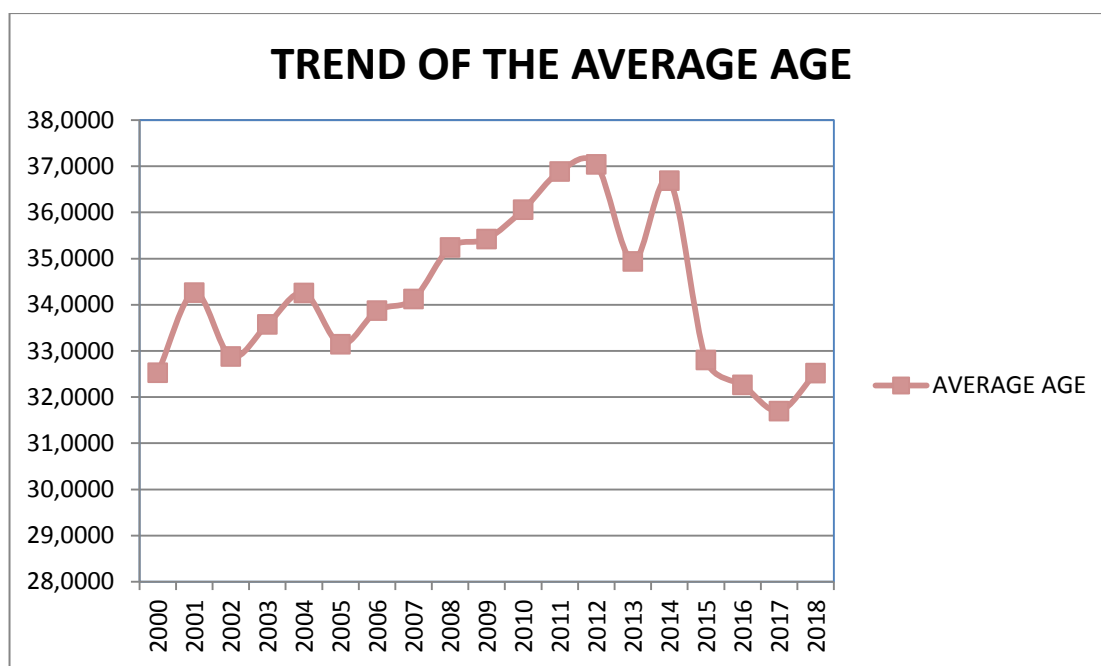

C) TREND OF THE AVERAGE AGE

TREND OF THE AVERAGE AGE	
YEAR	AVERAGE AGE
2000	32,5255
2001	34,2609
2002	32,8778
2003	33,5728
2004	34,2533
2005	33,1429
2006	33,8718
2007	34,1230
2008	35,2394
2009	35,4213
2010	36,0574
2011	36,8848
2012	37,0388
2013	34,9367
2014	36,6866
2015	32,8018
2016	32,2627
2017	31,6944
2018	32,5176