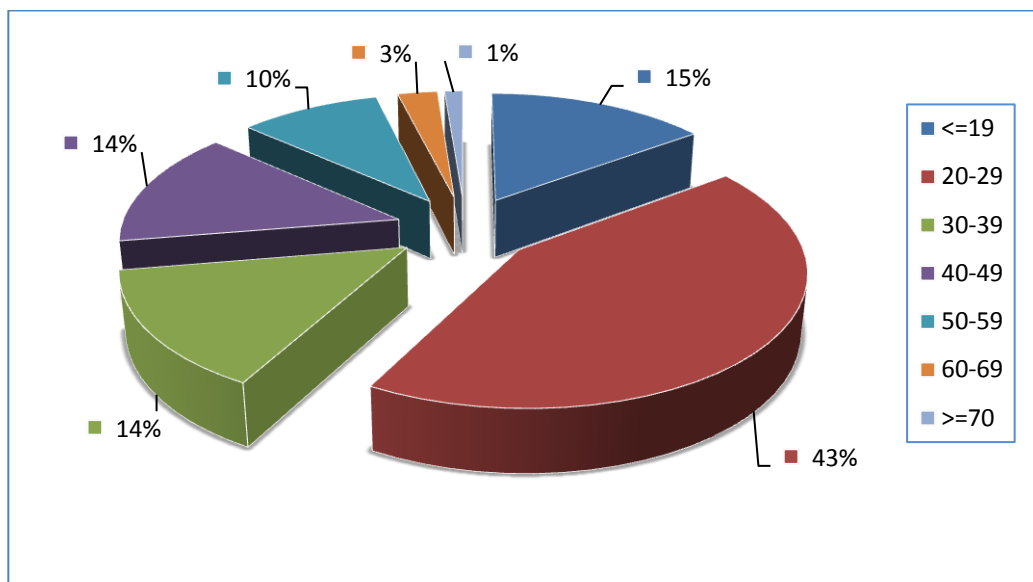

DISTRIBUTION FOR AGE CLASS OF WOMEN LIFTERS IN ALL EUROPEAN COMPETITION								
	2007	2006	2005	2004	2003	2002	2001	2000
<=19	22	13	16	16	12	21	15	26
20-29	63	77	75	80	84	82	71	63
30-39	34	36	52	59	47	53	45	53
40-49	42	40	35	42	48	45	51	36
50-59	20	23	22	25	17	18	24	15
60-69	6	6	3	7	5	2	1	3
>=70	0	0	0	0	0	0	0	0
<b>TOTAL</b>	<b>187</b>	<b>195</b>	<b>203</b>	<b>229</b>	<b>213</b>	<b>221</b>	<b>207</b>	<b>196</b>

C) TREND OF THE AVERAGE AGE

TREND OF THE AVERAGE AGE	
YEAR	AVERAGE AGE
2000	32,5255
2001	34,2609
2002	32,8778
2003	33,5728
2004	34,2533
2005	33,1429
2006	33,8718
2007	34,1230
2008	35,2394
2009	35,4213
2010	36,0574
2011	36,8848
2012	37,0388
2013	34,9367
2014	36,6866
2015	32,8018
2016	32,2627
2017	31,6944

D) DETAIL FOR 2017

AVERAGE AGE: 31,6944

DISTRIBUTION FOR AGE CLASS IN ALL COMPETITIONS	
AGE CLASS	WOMEN LIFTERS
<=19	61
20-29	176
30-39	59
40-49	58
50-59	39
60-69	11
>=70	5
<b>TOTAL</b>	<b>409</b>

AGE CLASS	POWERLIFTING							BENCH PRESS	
	OPEN, SUB JUN & JUNIOR Malaga ESP	MASTER Pilsen CZE	DANUBE CUP Trenčín SVK	DANUBE CUP CLASSIC Trenčín SVK	WEC Hamm LUX	WEC CLASSIC Hamm LUX	CLASSIC OPEN, SUB JUN & JUN Thisted DEN	OPEN, JUNIOR & MASTER La Manga ESP	OPEN, SUB J, JUN & MASTER CLASSIC Ylitornio FIN
<=19	21		2	0	0	0	26	5	13
20-29	50		4	2	12	21	84	20	22
30-39	14		0	1	4	10	23	7	10
40-49	9	14	0	0	0	1	5	16	19
50-59	1	14	0	0	1	0	2	8	17
60-69	0	6	0	0	0	0	0	3	3
>=70	0	0	0	0	0	0	0	1	5
<b>TOTAL</b>	<b>95</b>	<b>34</b>	<b>6</b>	<b>3</b>	<b>17</b>	<b>32</b>	<b>140</b>	<b>60</b>	<b>89</b>