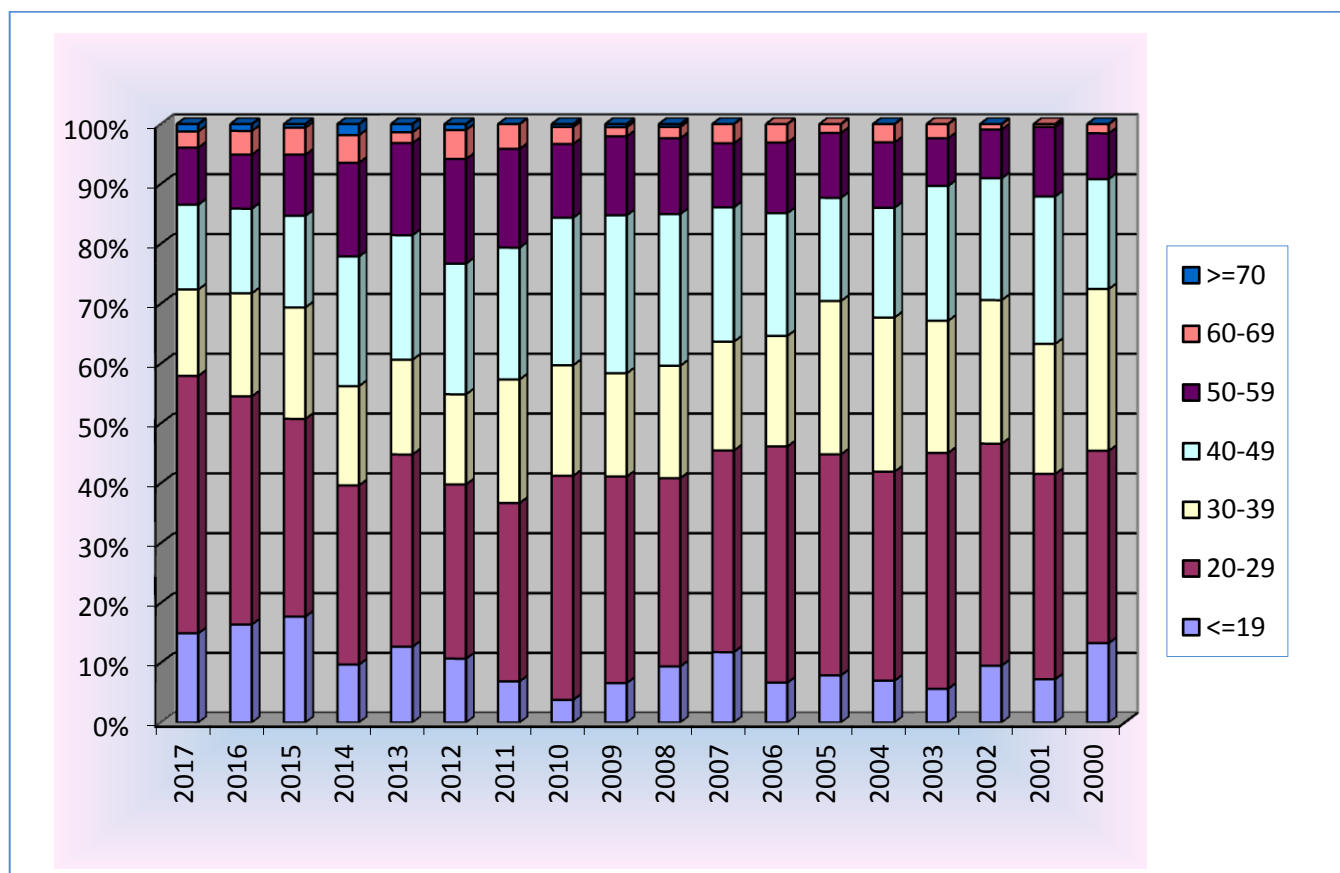

DISTRIBUTION FOR AGE CLASS OF WOMEN LIFTERS IN ALL EUROPEAN COMPETITION								
	2007	2006	2005	2004	2003	2002	2001	2000
<=19	22	13	16	16	12	21	15	26
20-29	63	77	75	80	84	82	71	63
30-39	34	36	52	59	47	53	45	53
40-49	42	40	35	42	48	45	51	36
50-59	20	23	22	25	17	18	24	15
60-69	6	6	3	7	5	2	1	3
>=70	0	0	0	0	0	0	0	0
TOTAL	187	195	203	229	213	221	207	196