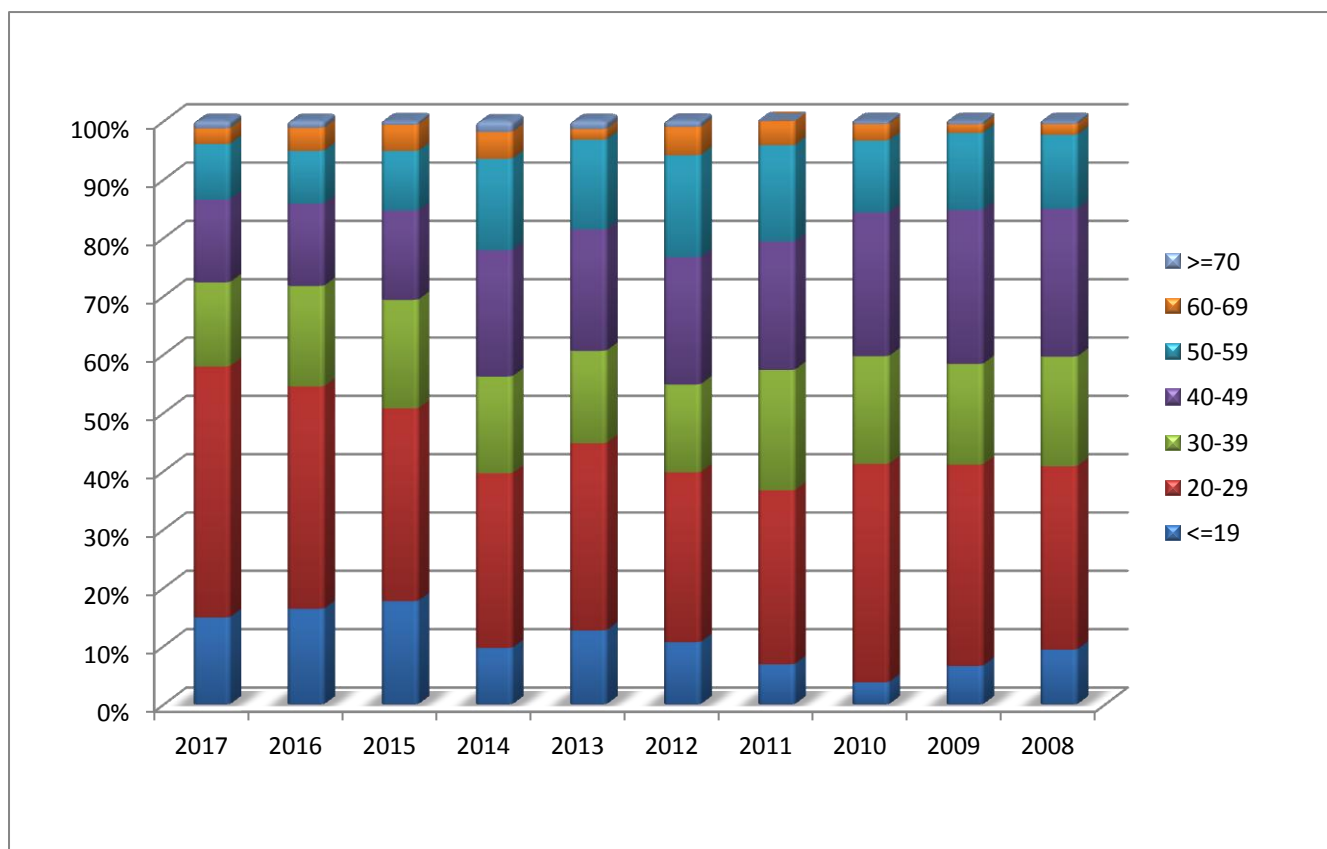

### Numbers of women lifters period 2017-2008

		2007	2006	2005	2004	2003	2002	2001	2000
<b>POWERLIFTING</b>	<b>JUNIOR</b>	35	48	31	42	42	47	37	43
	<b>OPEN</b>	59	56	66	83	69	59	52	72
	<b>MASTER</b>	26	30	23	25	41	16	28	25
	<b>DANUBE CUP</b>	12	0	12	7	19	0	17	0
	<b>WEC</b>	24	22	21	18	17	28	22	23
	<b>CLASSIC</b>								
	<b>TOTAL (*)</b>	<b>134</b>	<b>144</b>	<b>129</b>	<b>148</b>	<b>156</b>	<b>128</b>	<b>138</b>	<b>135</b>
<b>BENCH PRESS</b>	<b>OPEN</b>	49	38	54	55	51	72	55	51
	<b>MASTER</b>	29	31	33	46	19	40	35	23
	<b>TOTAL (*)</b>	<b>73</b>	<b>67</b>	<b>84</b>	<b>99</b>	<b>70</b>	<b>108</b>	<b>89</b>	<b>73</b>
<b>TOTAL (*)</b>		<b>187</b>	<b>195</b>	<b>203</b>	<b>229</b>	<b>213</b>	<b>221</b>	<b>207</b>	<b>196</b>

(\*) Obtained not considering lifters who took part in more than one competition during the year.

**Numbers of women lifters period 2017-2000**

B) DISTRIBUTION FOR AGE CLASS OF WOMEN LIFTERS

With special focus of last ten years

DISTRIBUTION FOR AGE CLASS OF WOMEN LIFTERS IN ALL EUROPEAN COMPETITION										
	2017	2016	2015	2014	2013	2012	2011	2010	2009	2008
<=19	61	58	59	21	28	22	15	8	13	20
20-29	176	135	110	65	71	60	65	79	68	67
30-39	59	61	62	36	35	31	45	39	34	40
40-49	58	50	51	47	46	45	48	52	52	54
50-59	39	32	34	34	34	36	36	26	26	27
60-69	11	14	15	10	4	10	9	6	3	4
>=70	5	4	2	4	3	2	0	1	1	1
<b>TOTAL</b>	<b>409</b>	<b>354</b>	<b>333</b>	<b>217</b>	<b>221</b>	<b>206</b>	<b>218</b>	<b>211</b>	<b>197</b>	<b>213</b>