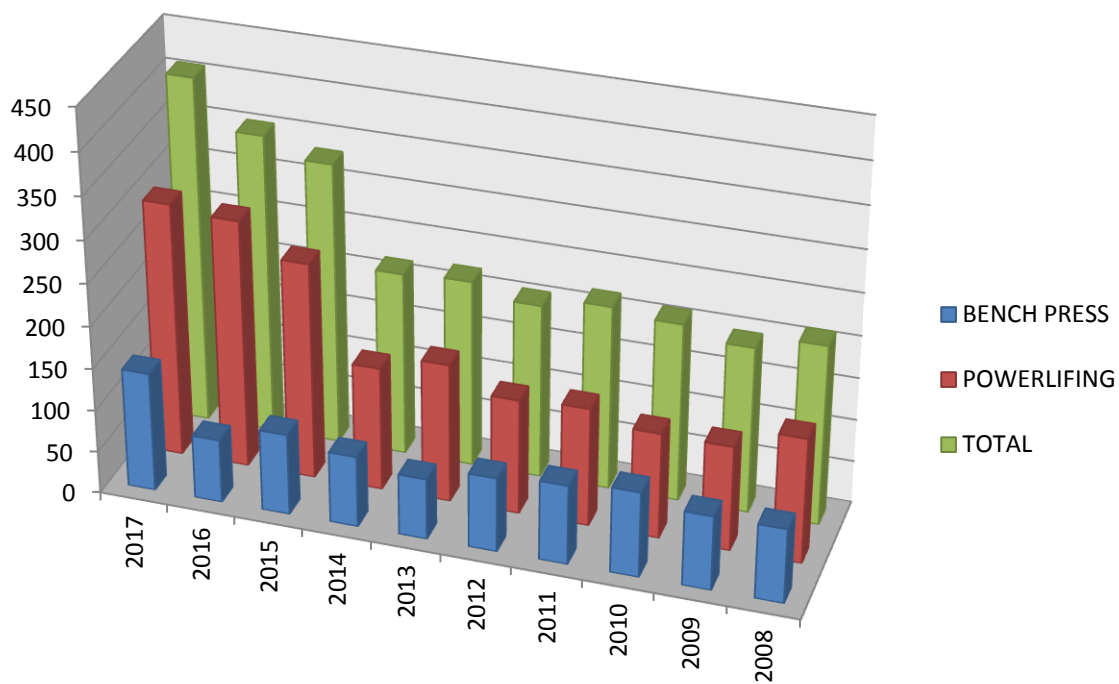

Numbers of women lifters period 2017-2008

		2007	2006	2005	2004	2003	2002	2001	2000
POWERLIFTING	JUNIOR	35	48	31	42	42	47	37	43
	OPEN	59	56	66	83	69	59	52	72
	MASTER	26	30	23	25	41	16	28	25
	DANUBE CUP	12	0	12	7	19	0	17	0
	WEC	24	22	21	18	17	28	22	23
	CLASSIC								
	TOTAL (*)	134	144	129	148	156	128	138	135
BENCH PRESS	OPEN	49	38	54	55	51	72	55	51
	MASTER	29	31	33	46	19	40	35	23
	TOTAL (*)	73	67	84	99	70	108	89	73
TOTAL (*)		187	195	203	229	213	221	207	196

(*) Obtained not considering lifters who took part in more than one competition during the year.

Numbers of women lifters period 2017-2000