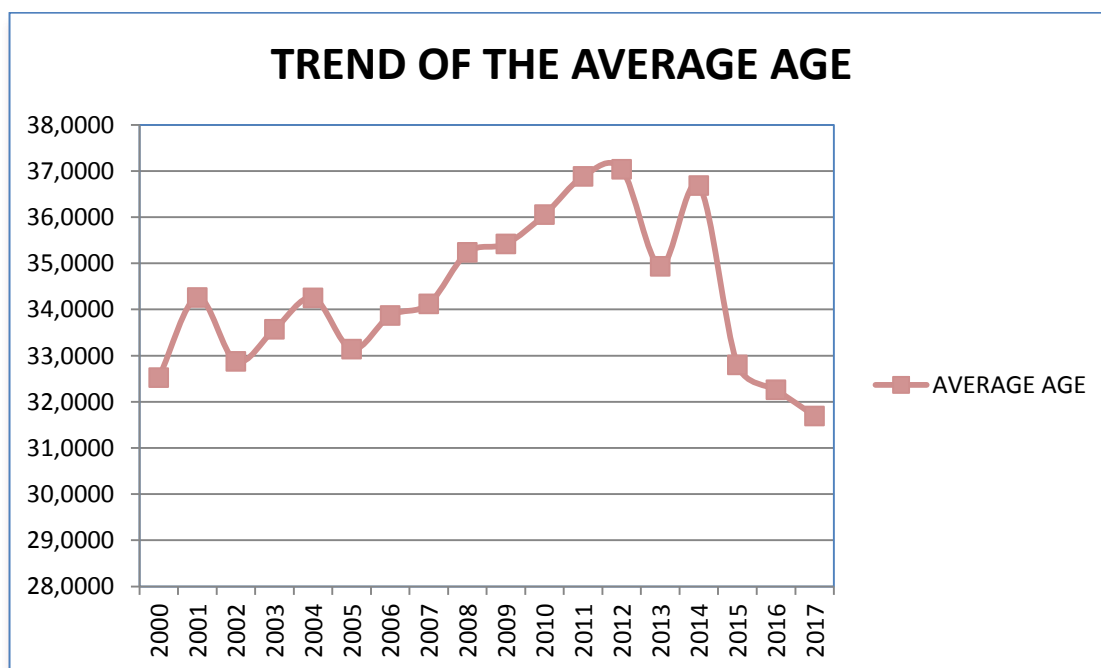

C) TREND OF THE AVERAGE AGE

TREND OF THE AVERAGE AGE	
YEAR	AVERAGE AGE
2000	32,5255
2001	34,2609
2002	32,8778
2003	33,5728
2004	34,2533
2005	33,1429
2006	33,8718
2007	34,1230
2008	35,2394
2009	35,4213
2010	36,0574
2011	36,8848
2012	37,0388
2013	34,9367
2014	36,6866
2015	32,8018
2016	32,2627
2017	31,6944