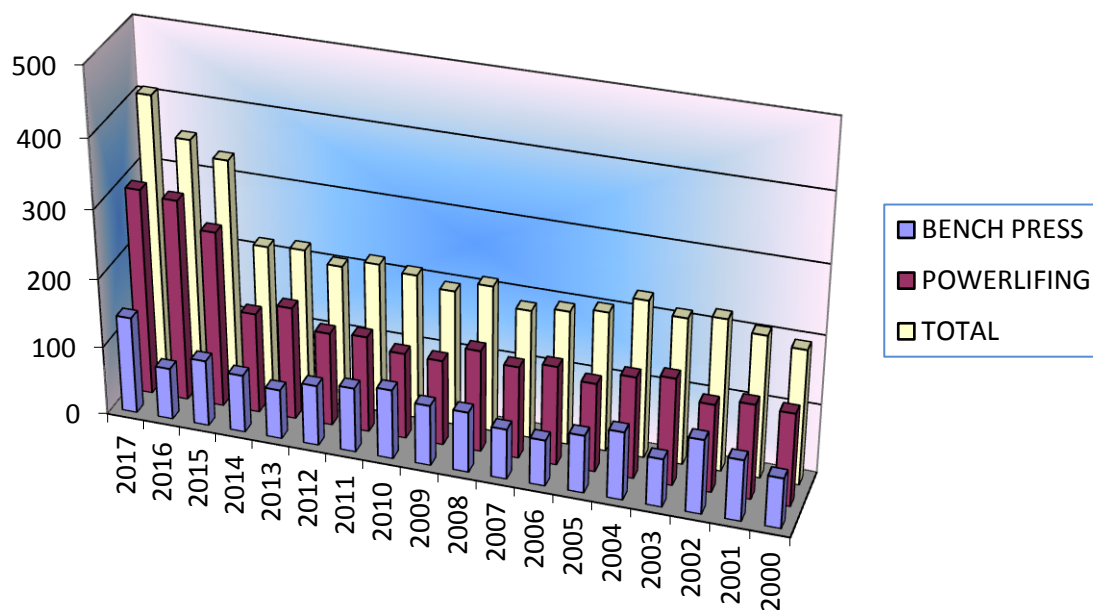

2007	2006	2005	2004	2003	2002	2001	2000
POWERLIFTING	JUNIOR	35	48	31	42	42	47	37	43
	OPEN	59	56	66	83	69	59	52	72
	MASTER	26	30	23	25	41	16	28	25
	DANUBE CUP	12	0	12	7	19	0	17	0
	WEC	24	22	21	18	17	28	22	23
	CLASSIC								
	TOTAL (*)	134	144	129	148	156	128	138	135
BENCH PRESS	OPEN	49	38	54	55	51	72	55	51
	MASTER	29	31	33	46	19	40	35	23
	TOTAL (*)	73	67	84	99	70	108	89	73
TOTAL (*)		187	195	203	229	213	221	207	196

(*) Obtained not considering lifters who took part in more than one competition during the year.

Numbers of women lifters period 2017-2000