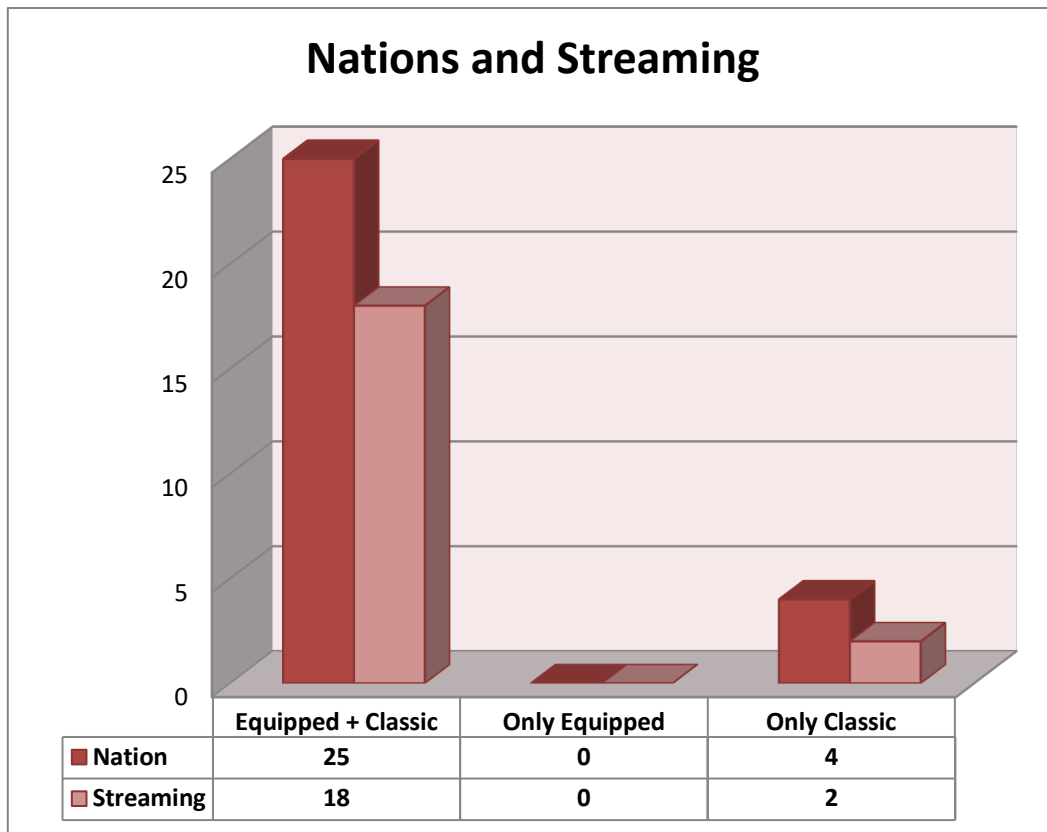

National Championships Report by Nation

On the basis of the National Championships Report sent by 29 Nations out of 35, the EC of the EPF shows the followings statistics.

Special focus on Nations with Equipped and Classic Competitions:

Clubs and Members General Report

On the basis of the National Report sent by 27 Nations out of 35, the EC of the EPF shows the followings.

NUMBER OF MEMBERS AND CLUBS PER NATION			
N°OF MEMBERS			N° OF CLUBS
N° WOMEN MEMBERS	N° MEN MEMBERS	TOTAL	
29.965	86.503	117.872	1.933