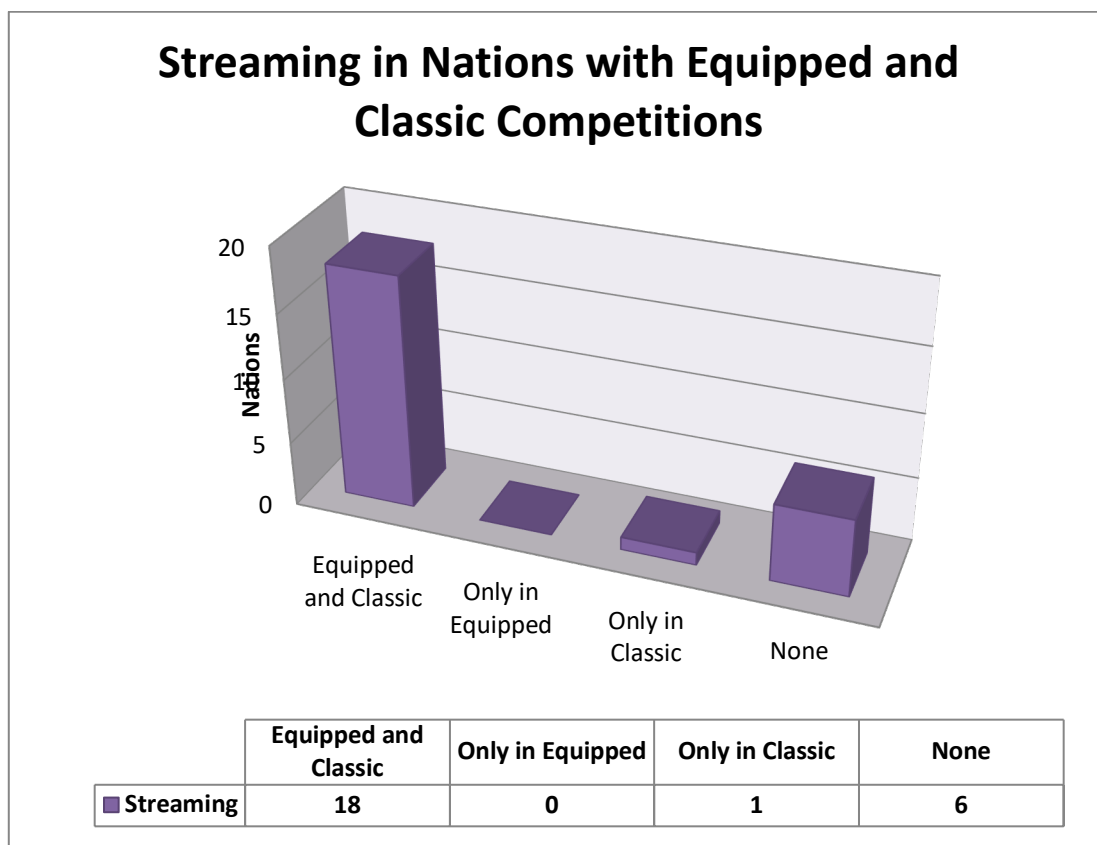

National Championships Report by Nation

On the basis of the National Championships Report sent by 29 Nations out of 35, the EC of the EPF shows the followings statistics.

Special focus on Nations with Equipped and Classic Competitions: