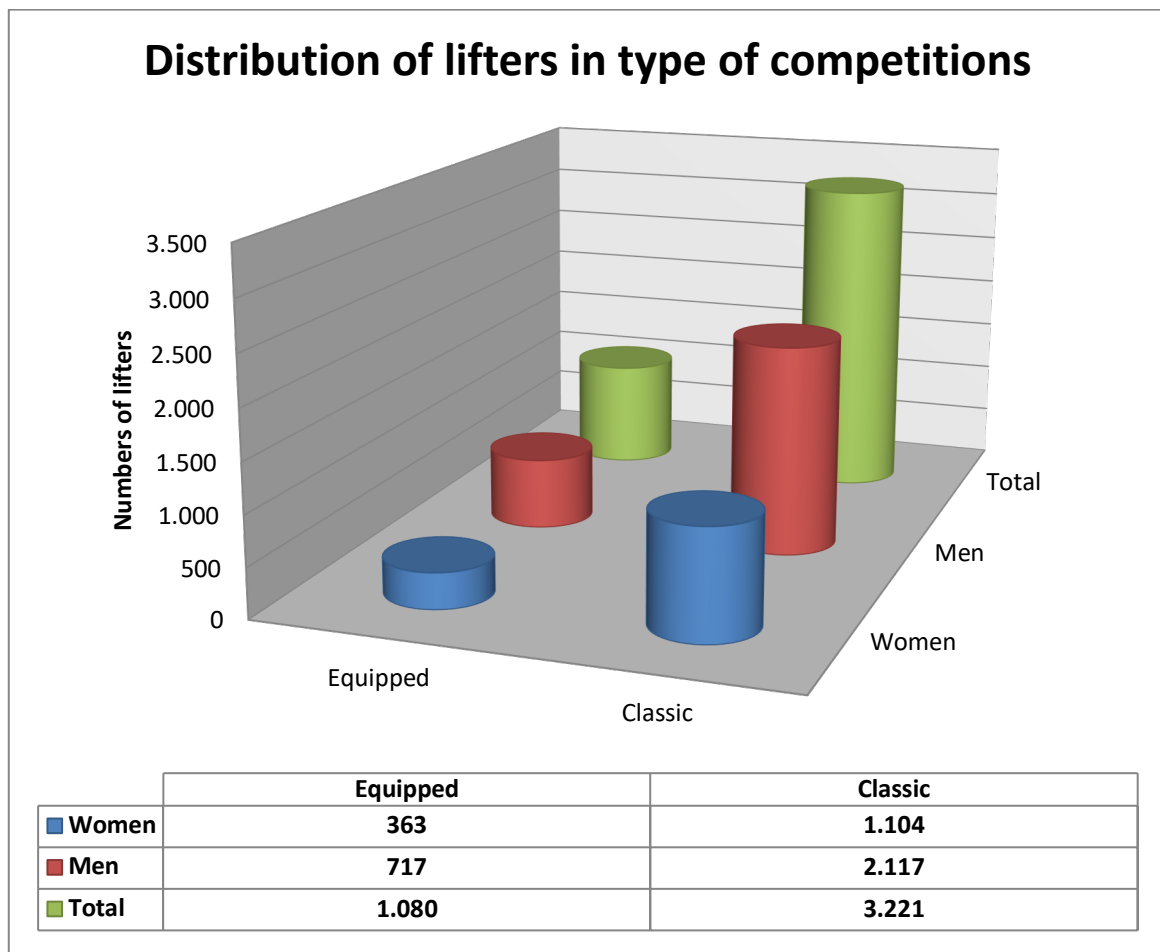

National Championships Report by Nation

On the basis of the National Championships Report sent by 29 Nations out of 35, the EC of the EPF shows the followings statistics.

Special focus on Nations with Equipped and Classic Competitions:

Clubs and Members General Report

On the basis of the National Report sent by 27 Nations out of 35, the EC of the EPF shows the followings.

NUMBER OF MEMBERS AND CLUBS PER NATION			
N°OF MEMBERS			N° OF CLUBS
N° WOMEN MEMBERS	N° MEN MEMBERS	TOTAL	
29.965	86.503	117.872	1.933

Note: the total of 117.872 does not reflect the sum of (29.965+86.503=116.468) because some Nations did not sent the distribution between women and men.