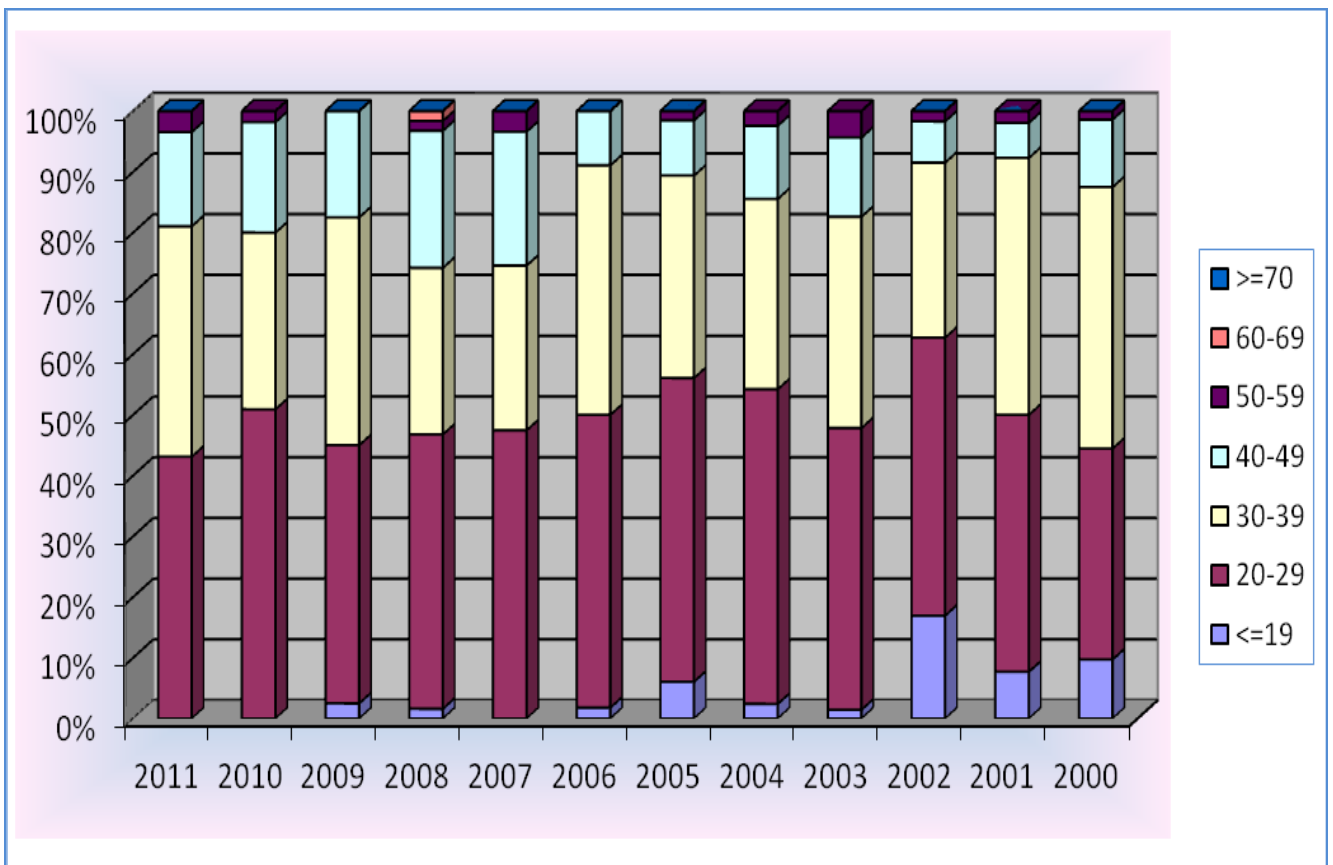

A) NUMBERS OF WOMEN LIFTERS IN THE PERIOD 2011 - 2000

		2011	2010	2009	2008	2007	2006	2005	2004	2003	2002	2001	2000
POWERLIFTING	JUNIOR	37	31	40	40	35	48	31	42	42	47	37	43
	OPEN	58	55	40	62	59	56	66	83	69	59	52	72
	MASTER	32	28	29	36	26	30	23	25	41	16	28	25
	DANUBE CUP	2	0	8	0	12	0	12	7	19	0	17	0
	WEC	25	20	16	25	24	22	21	18	17	28	22	23
	TOTAL (*)	140	125	124	148	134	144	129	148	156	128	138	135
BENCH PRESS	OPEN	48	62	42	52	49	38	54	55	51	72	55	51
	MASTER	51	44	46	38	29	31	33	46	19	40	35	23
	TOTAL (*)	94	101	88	88	73	67	84	99	70	108	89	73
TOTAL (*)		218	211	197	213	187	195	203	229	213	221	207	196

(*) Obtained not considering lifters who took part in more than one competition during the year.

B) DISTRIBUTION FOR AGE CLASS OF WOMEN LIFTERS

DISTRIBUTION FOR AGE CLASS OF WOMEN LIFTERS IN ALL EUROPEAN COMPETITION												
	2011	2010	2009	2008	2007	2006	2005	2004	2003	2002	2001	2000
<=19	15	8	13	20	22	13	16	16	12	21	15	26
20-29	65	79	68	67	63	77	75	80	84	82	71	63
30-39	45	39	34	40	34	36	52	59	47	53	45	53
40-49	48	52	52	54	42	40	35	42	48	45	51	36
50-59	36	26	26	27	20	23	22	25	17	18	24	15
60-69	9	6	3	4	6	6	3	7	5	2	1	3
>=70	0	1	1	1	0	0	0	0	0	0	0	0
TOTAL	218	211	197	213	187	195	203	229	213	221	207	196

DISTRIBUTION FOR AGE CLASS OF WOMEN LIFTERS IN OPEN EUROPEAN POWERLIFTING CHAMPIONSHIPS												
	2011	2010	2009	2008	2007	2006	2005	2004	2003	2002	2001	2000
<=19	0	0	1	1	0	1	4	2	1	10	4	7
20-29	25	28	17	28	28	27	33	43	32	27	22	25
30-39	22	16	15	17	16	23	22	26	24	17	22	31
40-49	9	10	7	14	13	5	6	10	9	4	3	8
50-59	2	1	0	1	2	0	1	2	3	1	1	1
60-69	0	0	0	1	0	0	0	0	0	0	0	0
>=70	0	0	0	0	0	0	0	0	0	0	0	0
TOTAL	58	55	40	62	59	56	66	83	69	59	52	72