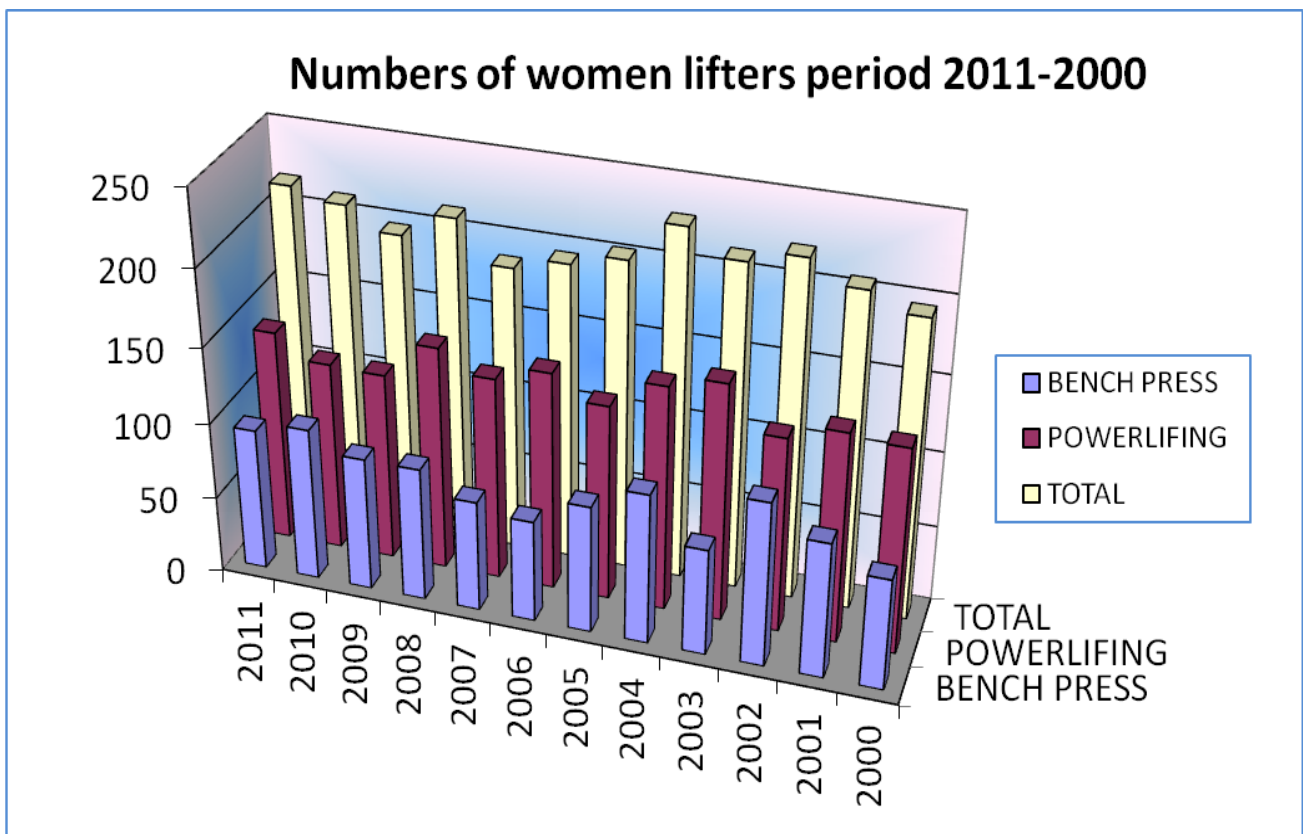

A) NUMBERS OF WOMEN LIFTERS IN THE PERIOD 2011 - 2000

		2011	2010	2009	2008	2007	2006	2005	2004	2003	2002	2001	2000
POWERLIFTING	JUNIOR	37	31	40	40	35	48	31	42	42	47	37	43
	OPEN	58	55	40	62	59	56	66	83	69	59	52	72
	MASTER	32	28	29	36	26	30	23	25	41	16	28	25
	DANUBE CUP	2	0	8	0	12	0	12	7	19	0	17	0
	WEC	25	20	16	25	24	22	21	18	17	28	22	23
	TOTAL (*)	140	125	124	148	134	144	129	148	156	128	138	135
BENCH PRESS	OPEN	48	62	42	52	49	38	54	55	51	72	55	51
	MASTER	51	44	46	38	29	31	33	46	19	40	35	23
	TOTAL (*)	94	101	88	88	73	67	84	99	70	108	89	73
TOTAL (*)		218	211	197	213	187	195	203	229	213	221	207	196

(*) Obtained not considering lifters who took part in more than one competition during the year.