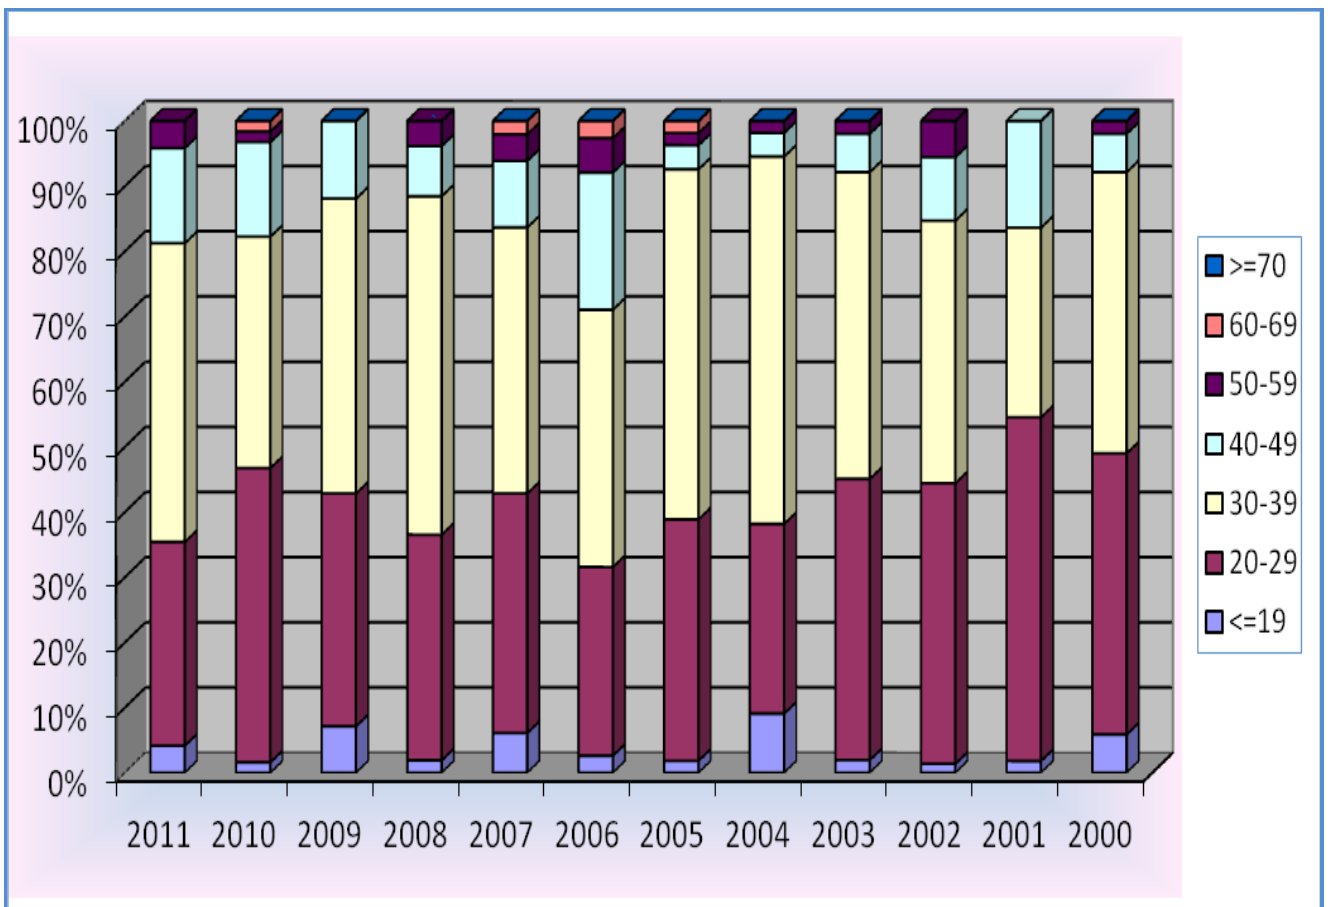

DISTRIBUTION FOR AGE CLASS OF WOMEN LIFTERS IN OPEN EUROPEAN BENCH PRESS CHAMPIONSHIPS												
	2011	2010	2009	2008	2007	2006	2005	2004	2003	2002	2001	2000
<=19	2	1	3	1	3	1	1	5	1	1	1	3
20-29	15	28	15	18	18	11	20	16	22	31	29	22
30-39	22	22	19	27	20	15	29	31	24	29	16	22
40-49	7	9	5	4	5	8	2	2	3	7	9	3
50-59	2	1	0	2	2	2	1	1	1	4	0	1
60-69	0	1	0	0	1	1	1	0	0	0	0	0
>=70	0	0	0	0	0	0	0	0	0	0	0	0
TOTAL	48	62	42	52	49	38	54	55	51	72	55	51