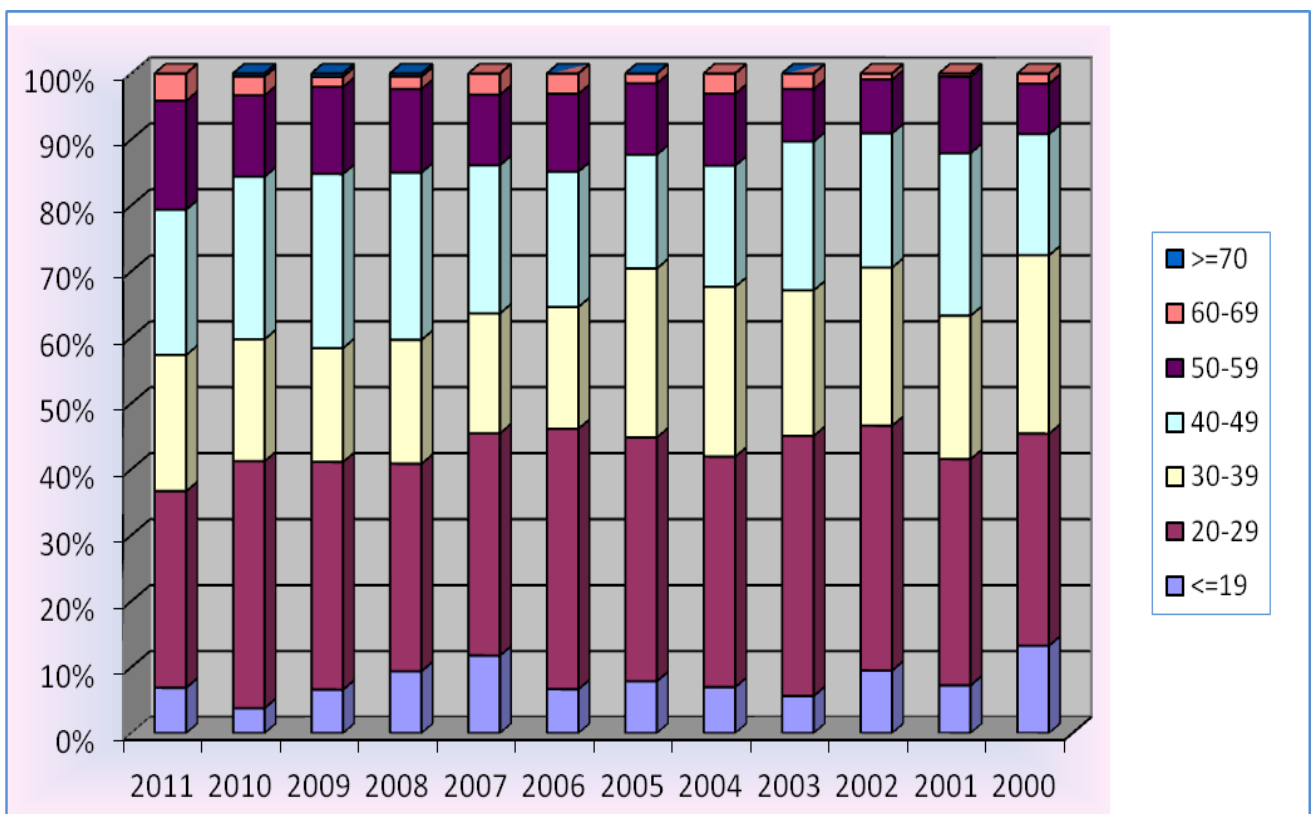

The list of the data is the following:

- A. Women lifters who took part in an European competition distinguished into several kind of competition, with separated totals between powerlifting and bench press championships. Totals are depurated of lifters that took part in more than one competition during the year.
- B. Distribution for age class of women lifters considering:
 - All competitions;
 - European Open Powerlifting Championships;
 - European Open Bench Press Championships.
- C. For each year of the considered period:
 - Average age.
 - Distribution for age class of women lifters in all competitions;
 - Distribution for age class of women lifters for each competition;

A) NUMBERS OF WOMEN LIFTERS IN THE PERIOD 2011 - 2000

		2011	2010	2009	2008	2007	2006	2005	2004	2003	2002	2001	2000
POWERLIFTING	JUNIOR	37	31	40	40	35	48	31	42	42	47	37	43
	OPEN	58	55	40	62	59	56	66	83	69	59	52	72
	MASTER	32	28	29	36	26	30	23	25	41	16	28	25
	DANUBE CUP	2	0	8	0	12	0	12	7	19	0	17	0
	WEC	25	20	16	25	24	22	21	18	17	28	22	23
	TOTAL (*)	140	125	124	148	134	144	129	148	156	128	138	135
BENCH PRESS	OPEN	48	62	42	52	49	38	54	55	51	72	55	51
	MASTER	51	44	46	38	29	31	33	46	19	40	35	23
	TOTAL (*)	94	101	88	88	73	67	84	99	70	108	89	73
TOTAL (*)		218	211	197	213	187	195	203	229	213	221	207	196

(*) Obtained not considering lifters who took part in more than one competition during the year.

B) DISTRIBUTION FOR AGE CLASS OF WOMEN LIFTERS

DISTRIBUTION FOR AGE CLASS OF WOMEN LIFTERS IN ALL EUROPEAN COMPETITION												
	2011	2010	2009	2008	2007	2006	2005	2004	2003	2002	2001	2000
<=19	15	8	13	20	22	13	16	16	12	21	15	26
20-29	65	79	68	67	63	77	75	80	84	82	71	63
30-39	45	39	34	40	34	36	52	59	47	53	45	53
40-49	48	52	52	54	42	40	35	42	48	45	51	36
50-59	36	26	26	27	20	23	22	25	17	18	24	15
60-69	9	6	3	4	6	6	3	7	5	2	1	3
>=70	0	1	1	1	0	0	0	0	0	0	0	0
TOTAL	218	211	197	213	187	195	203	229	213	221	207	196