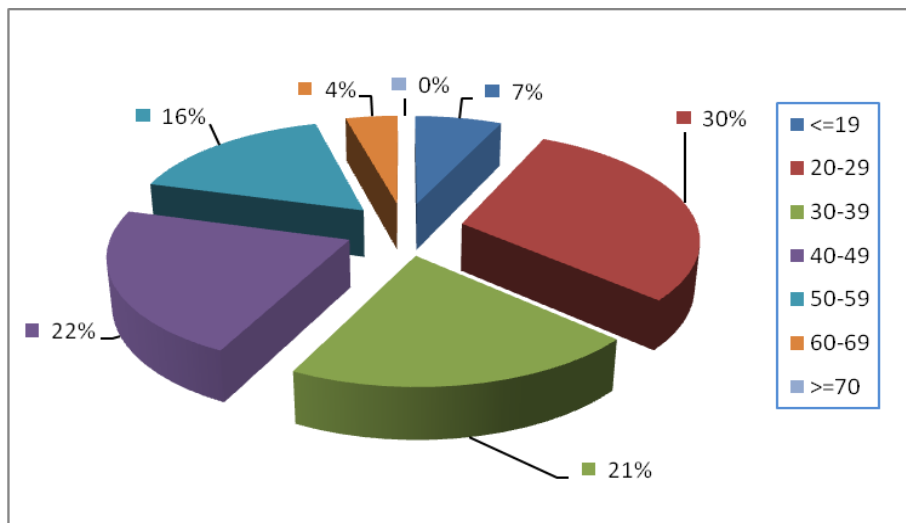

C) DETAIL FOR 2011

AVERAGE AGE: 36,88479

DISTRIBUTION FOR AGE CLASS IN ALL COMPETITIONS	
AGE CLASS	WOMEN LIFTERS
<=19	15
20-29	65
30-39	45
40-49	48
50-59	36
60-69	9
>=70	0
TOTAL	218

AGE CLASS	POWERLIFTING					BENCH PRESS	
	JUNIOR Northumberland GBR	OPEN Pilsen CZE	MASTER Pilsen CZE	DANUBE CUP Gorna Oryahovica BUL	WEC Cuijk NED	OPEN Pilsen CZE	MASTER Hamm LUX
<=19	13	0		0	1	2	
20-29	24	25		0	8	15	
30-39		22		2	10	22	
40-49		9	15	0	4	7	22
50-59		2	16	0	2	2	21
60-69		0	1	0	0	0	8
>=70		0	0	0	0	0	0
TOTAL	37	58	32	2	25	48	51