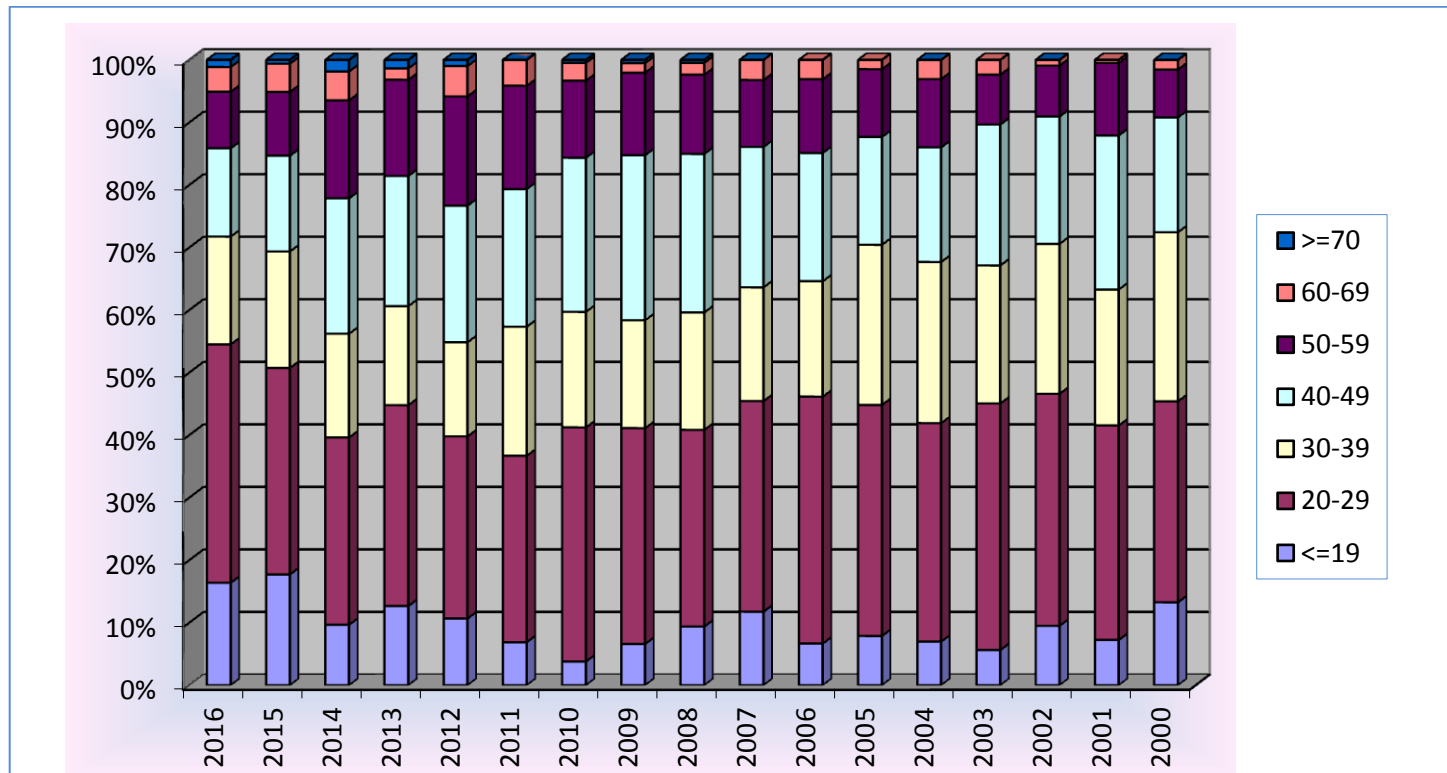

(*) Obtained not considering lifters who took part in more than one competition during the year.

Numbers of women lifters period 2016-2007

		2006	2005	2004	2003	2002	2001	2000
POWERLIFTING	JUNIOR	48	31	42	42	47	37	43
	OPEN	56	66	83	69	59	52	72
	MASTER	30	23	25	41	16	28	25
	DANUBE CUP	0	12	7	19	0	17	0
	WEC	22	21	18	17	28	22	23
	CLASSIC							
	TOTAL (*)	144	129	148	156	128	138	135
BENCH PRESS	OPEN	38	54	55	51	72	55	51
	MASTER	31	33	46	19	40	35	23
	TOTAL (*)	67	84	99	70	108	89	73
TOTAL (*)		195	203	229	213	221	207	196

(*) Obtained not considering lifters who took part in more than one competition during the year.

Numbers of women lifters period 2016-2000

B) DISTRIBUTION FOR AGE CLASS OF WOMEN LIFTERS

DISTRIBUTION FOR AGE CLASS OF WOMEN LIFTERS IN ALL EUROPEAN COMPETITION										
	2016	2015	2014	2013	2012	2011	2010	2009	2008	2007
<=19	58	59	21	28	22	15	8	13	20	22
20-29	135	110	65	71	60	65	79	68	67	63
30-39	61	62	36	35	31	45	39	34	40	34
40-49	50	51	47	46	45	48	52	52	54	42
50-59	32	34	34	34	36	36	26	26	27	20
60-69	14	15	10	4	10	9	6	3	4	6
>=70	4	2	4	3	2	0	1	1	1	0
TOTAL	354	333	217	221	206	218	211	197	213	187

DISTRIBUTION FOR AGE CLASS OF WOMEN LIFTERS IN ALL EUROPEAN COMPETITION							
	2006	2005	2004	2003	2002	2001	2000
<=19	13	16	16	12	21	15	26
20-29	77	75	80	84	82	71	63
30-39	36	52	59	47	53	45	53
40-49	40	35	42	48	45	51	36
50-59	23	22	25	17	18	24	15
60-69	6	3	7	5	2	1	3
>=70	0	0	0	0	0	0	0
TOTAL	195	203	229	213	221	207	196

DISTRIBUTION FOR AGE CLASS OF WOMEN LIFTERS IN OPEN EUROPEAN POWERLIFTING CHAMPIONSHIPS										
	2016	2015	2014	2013	2012	2011	2010	2009	2008	2007
<=19	0	0	0	0	0	0	0	1	1	0
20-29	26	22	15	28	23	25	28	17	28	28
30-39	18	16	20	21	17	22	16	15	17	16
40-49	10	7	8	8	6	9	10	7	14	13
50-59	1	2	0	1	0	2	1	0	1	2
60-69	0	0	1	0	0	0	0	0	1	0
>=70	0	0	0	0	0	0	0	0	0	0
TOTAL	55	47	44	58	46	58	55	40	62	59