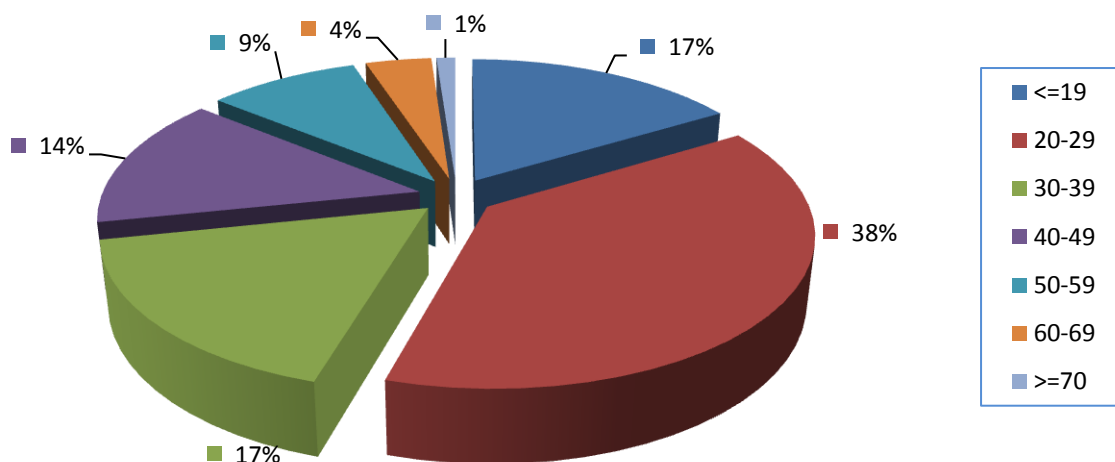

C) DETAIL FOR 2016

AVERAGE AGE: 32,26271

DISTRIBUTION FOR AGE CLASS IN ALL COMPETITIONS	
AGE CLASS	WOMEN LIFTERS
<=19	58
20-29	135
30-39	61
40-49	50
50-59	32
60-69	14
>=70	4
TOTAL	354

AGE CLASS	POWERLIFTING							BENCH PRESS	
	SUB J & JUNIOR Malaga ESP	OPEN Pilsen CZE	MASTER Pilsen CZE	DANUBE CUP	WEC Borgaro Torinese ITA	WEC CLASSIC Borgaro Torinese ITA	CLASSIC OPEN,SUB J & J Tartu EST	OPEN Keflavik ISL	MASTER Hamm LUX
<=19	20	0		0	0	0	43	0	
20-29	21	26		0	7	13	70	11	
30-39		18		0	9	6	23	10	
40-49		10	17	0	3	1	6	2	22
50-59		1	12	0	1	0	1	1	16
60-69		0	6	0	0	0	0	0	10
>=70		0	2	0	0	0	0	0	3
TOTAL	41	55	37	0	20	20	143	24	51