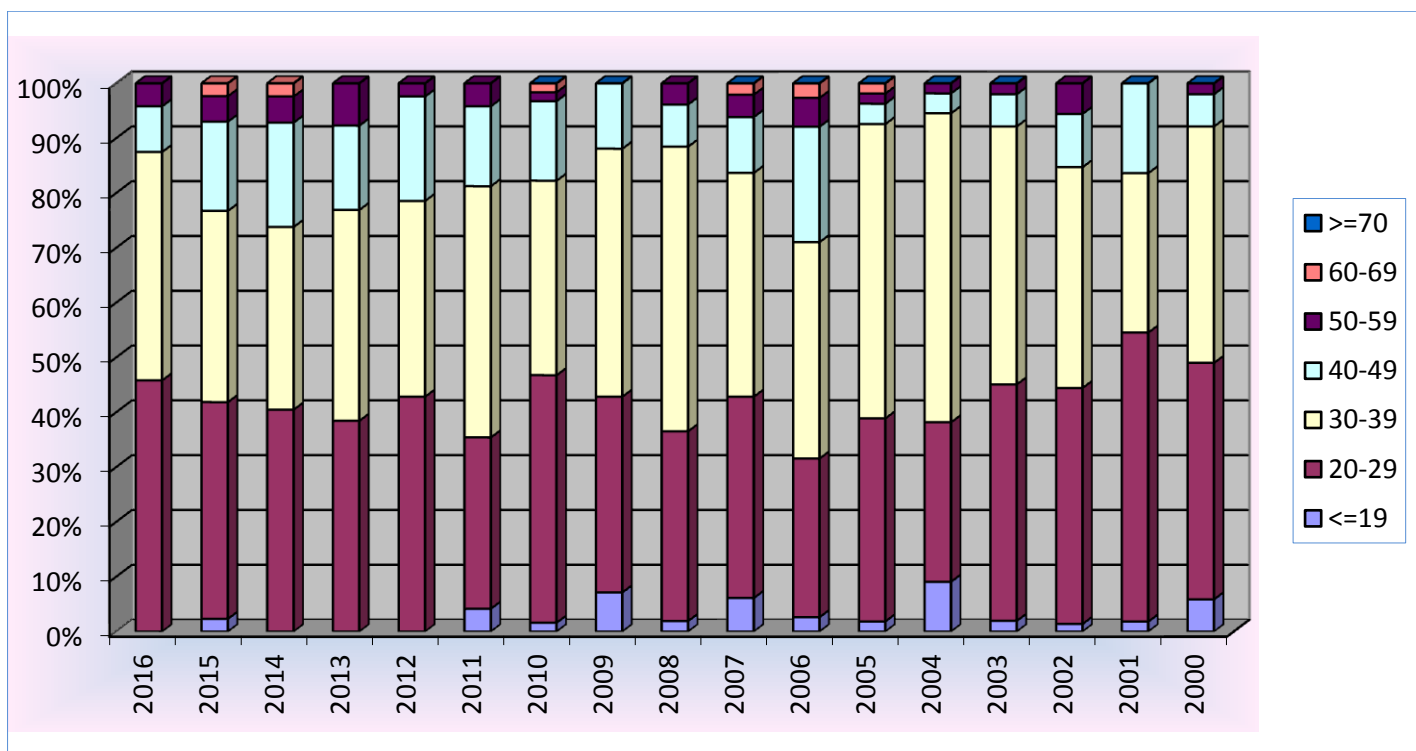

DISTRIBUTION FOR AGE CLASS OF WOMEN LIFTERS IN OPEN EUROPEAN BENCH PRESS CHAMPIONSHIPS							
	2006	2005	2004	2003	2002	2001	2000
<=19	1	1	5	1	1	1	3
20-29	11	20	16	22	31	29	22
30-39	15	29	31	24	29	16	22
40-49	8	2	2	3	7	9	3
50-59	2	1	1	1	4	0	1
60-69	1	1	0	0	0	0	0
>=70	0	0	0	0	0	0	0
TOTAL	38	54	55	51	72	55	51