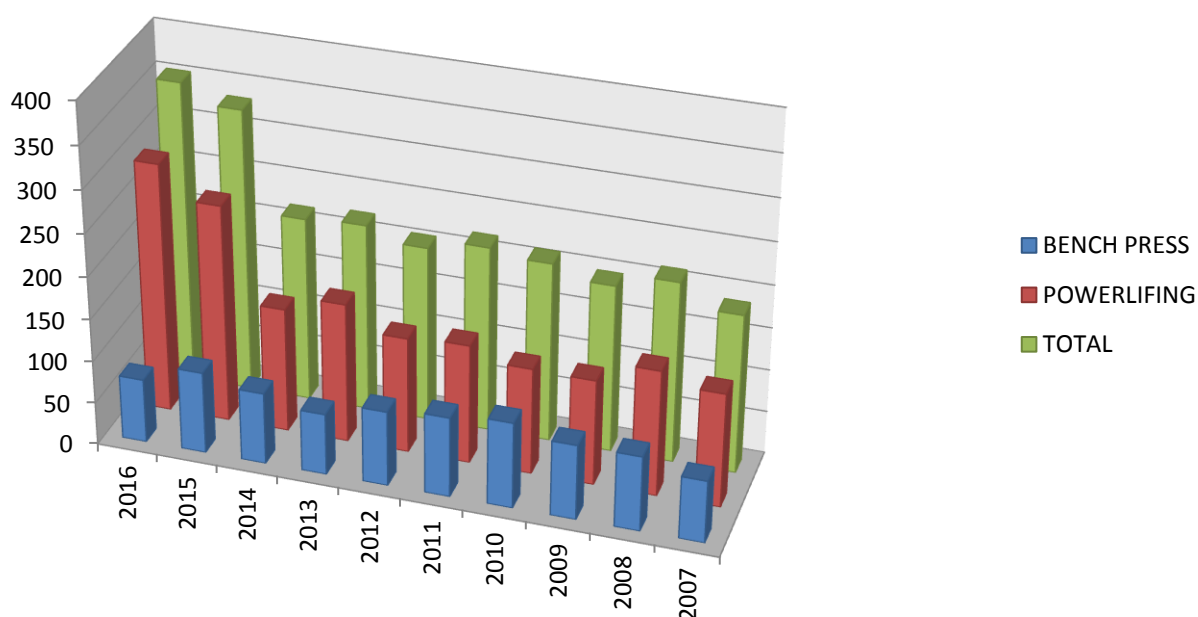

A) NUMBERS OF WOMEN LIFTERS IN THE PERIOD 2016 – 2007

		2016	2015	2014	2013	2012	2011	2010	2009	2008	2007
POWERLIFTING	JUNIOR	41	50	46	55	47	37	31	40	40	35
	OPEN	55	47	44	58	46	58	55	40	62	59
	MASTER	37	36	43	42	37	32	28	29	36	26
	DANUBE CUP	0	11	0	8	0	2	0	8	0	12
	WEC	40	22	23	16	15	25	20	16	25	24
	CLASSIC	143	120								
	TOTAL (*)	293	256	146	164	136	140	125	124	148	134
BENCH PRESS	OPEN	24	43	42	39	42	48	62	42	52	49
	MASTER	51	56	46	37	49	51	44	46	38	29
	TOTAL (*)	75	96	84	72	88	94	101	88	88	73
TOTAL (*)		354	333	217	221	206	218	211	197	213	187

(*) Obtained not considering lifters who took part in more than one competition during the year.

Numbers of women lifters period 2016-2007