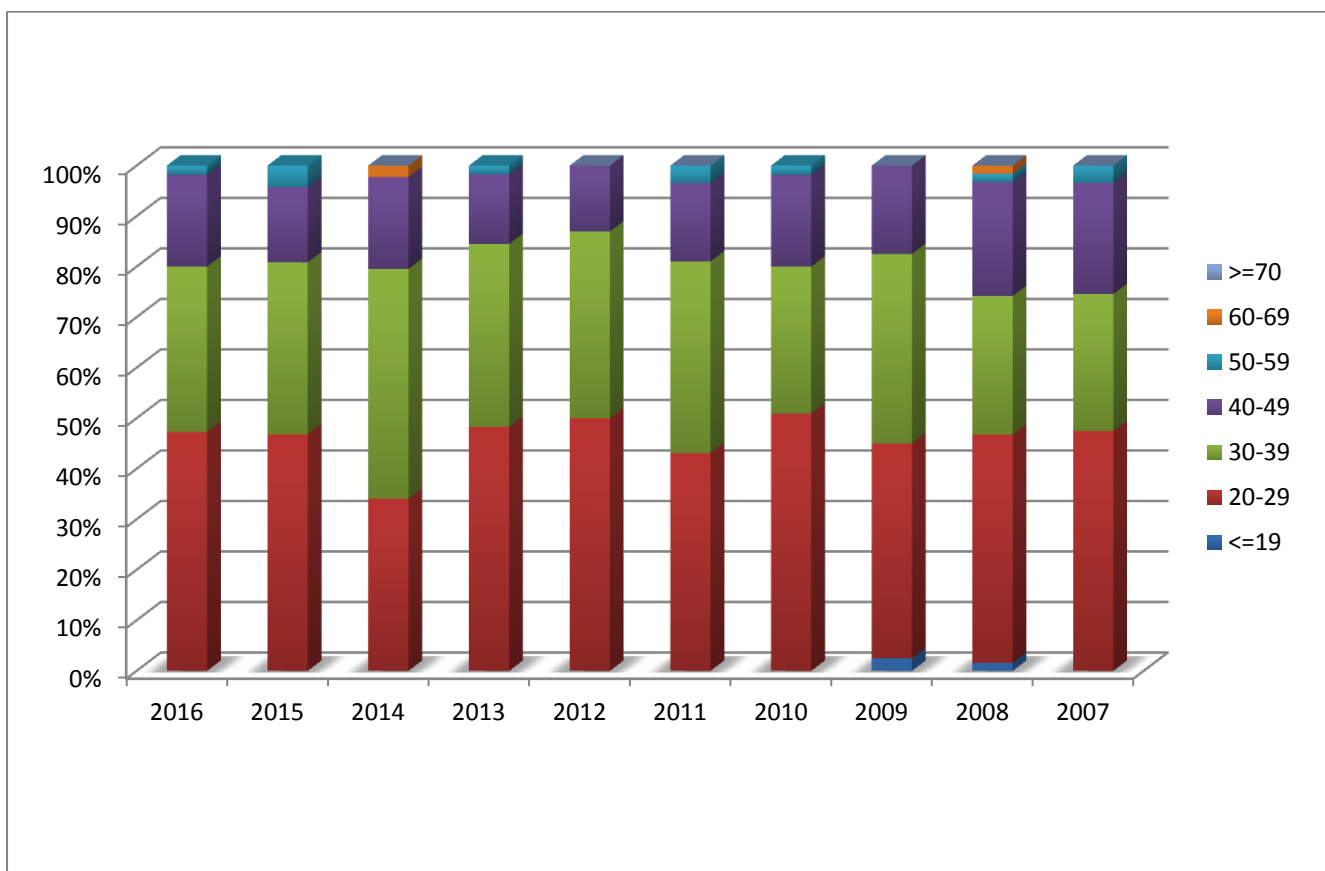

(*) Obtained not considering lifters who took part in more than one competition during the year.

Numbers of women lifters period 2016-2007

		2006	2005	2004	2003	2002	2001	2000
POWERLIFTING	JUNIOR	48	31	42	42	47	37	43
	OPEN	56	66	83	69	59	52	72
	MASTER	30	23	25	41	16	28	25
	DANUBE CUP	0	12	7	19	0	17	0
	WEC	22	21	18	17	28	22	23
	CLASSIC							
	TOTAL (*)	144	129	148	156	128	138	135
BENCH PRESS	OPEN	38	54	55	51	72	55	51
	MASTER	31	33	46	19	40	35	23
	TOTAL (*)	67	84	99	70	108	89	73
TOTAL (*)		195	203	229	213	221	207	196

(*) Obtained not considering lifters who took part in more than one competition during the year.

Numbers of women lifters period 2016-2000

B) DISTRIBUTION FOR AGE CLASS OF WOMEN LIFTERS

DISTRIBUTION FOR AGE CLASS OF WOMEN LIFTERS IN ALL EUROPEAN COMPETITION										
	2016	2015	2014	2013	2012	2011	2010	2009	2008	2007
<=19	58	59	21	28	22	15	8	13	20	22
20-29	135	110	65	71	60	65	79	68	67	63
30-39	61	62	36	35	31	45	39	34	40	34
40-49	50	51	47	46	45	48	52	52	54	42
50-59	32	34	34	34	36	36	26	26	27	20
60-69	14	15	10	4	10	9	6	3	4	6
>=70	4	2	4	3	2	0	1	1	1	0
TOTAL	354	333	217	221	206	218	211	197	213	187

DISTRIBUTION FOR AGE CLASS OF WOMEN LIFTERS IN ALL EUROPEAN COMPETITION							
	2006	2005	2004	2003	2002	2001	2000
<=19	13	16	16	12	21	15	26
20-29	77	75	80	84	82	71	63
30-39	36	52	59	47	53	45	53
40-49	40	35	42	48	45	51	36
50-59	23	22	25	17	18	24	15
60-69	6	3	7	5	2	1	3
>=70	0	0	0	0	0	0	0
TOTAL	195	203	229	213	221	207	196

DISTRIBUTION FOR AGE CLASS OF WOMEN LIFTERS IN OPEN EUROPEAN POWERLIFTING CHAMPIONSHIPS										
	2016	2015	2014	2013	2012	2011	2010	2009	2008	2007
<=19	0	0	0	0	0	0	0	1	1	0
20-29	26	22	15	28	23	25	28	17	28	28
30-39	18	16	20	21	17	22	16	15	17	16
40-49	10	7	8	8	6	9	10	7	14	13
50-59	1	2	0	1	0	2	1	0	1	2
60-69	0	0	1	0	0	0	0	0	1	0
>=70	0	0	0	0	0	0	0	0	0	0
TOTAL	55	47	44	58	46	58	55	40	62	59