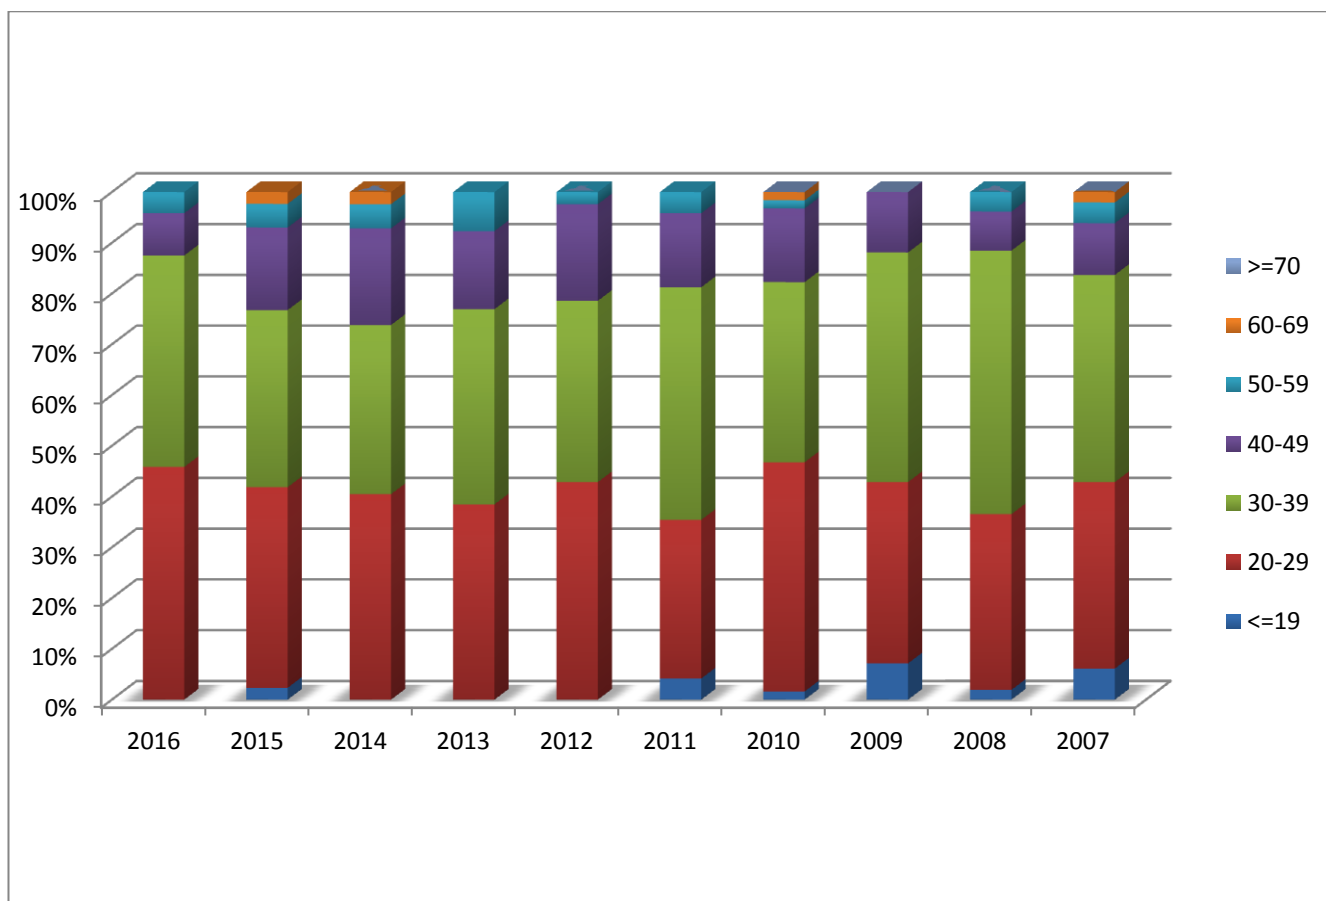

DISTRIBUTION FOR AGE CLASS OF WOMEN LIFTERS IN OPEN EUROPEAN BENCH PRESS CHAMPIONSHIPS										
	2016	2015	2014	2013	2012	2011	2010	2009	2008	2007
<=19	0	1	0	0	0	2	1	3	1	3
20-29	11	17	17	15	18	15	28	15	18	18
30-39	10	15	14	15	15	22	22	19	27	20
40-49	2	7	8	6	8	7	9	5	4	5
50-59	1	2	2	3	1	2	1	0	2	2
60-69	0	1	1	0	0	0	1	0	0	1
>=70	0	0	0	0	0	0	0	0	0	0
TOTAL	24	43	42	39	42	48	62	42	52	49