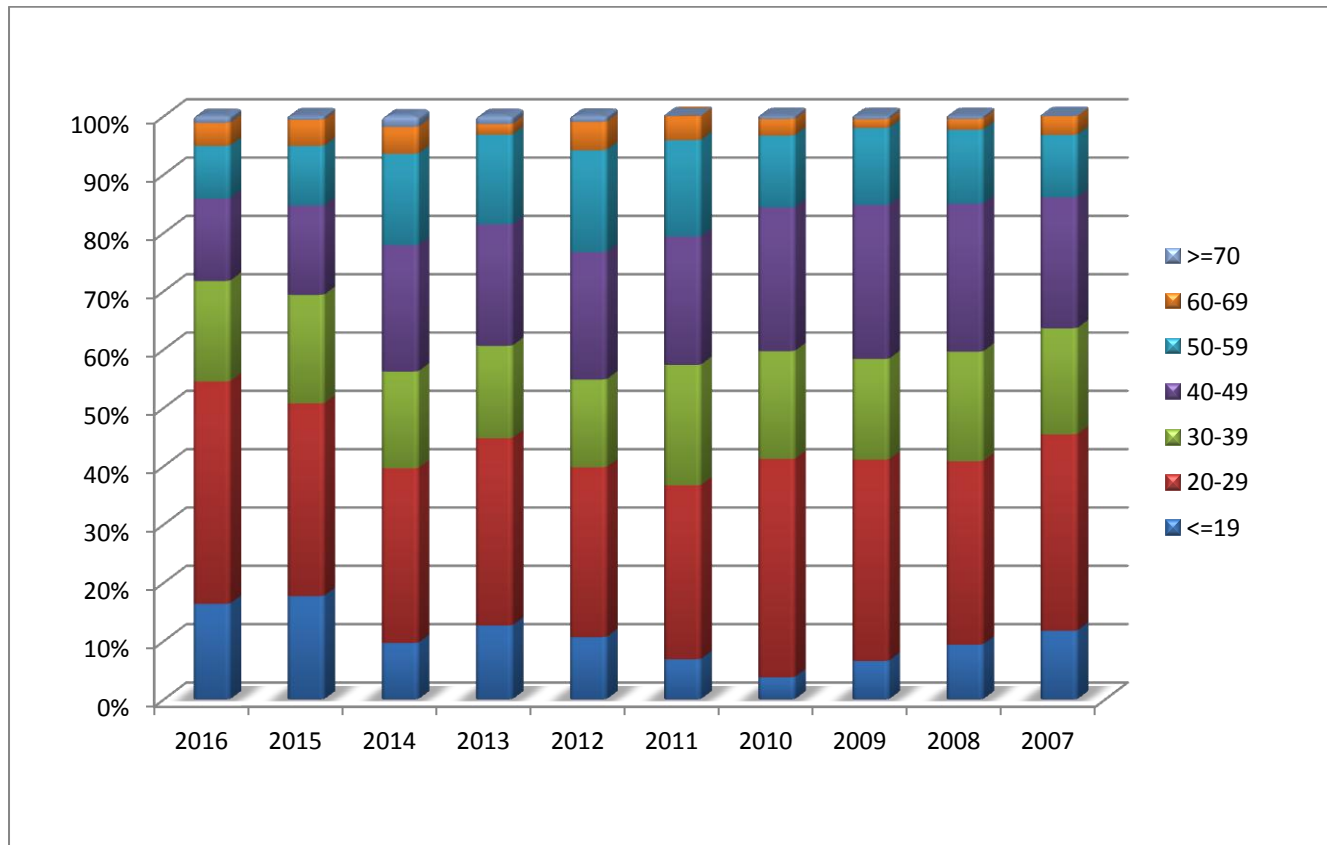

A) NUMBERS OF WOMEN LIFTERS IN THE PERIOD 2016 – 2007

		2016	2015	2014	2013	2012	2011	2010	2009	2008	2007
POWERLIFTING	JUNIOR	41	50	46	55	47	37	31	40	40	35
	OPEN	55	47	44	58	46	58	55	40	62	59
	MASTER	37	36	43	42	37	32	28	29	36	26
	DANUBE CUP	0	11	0	8	0	2	0	8	0	12
	WEC	40	22	23	16	15	25	20	16	25	24
	CLASSIC	143	120								
	TOTAL (*)	293	256	146	164	136	140	125	124	148	134
BENCH PRESS	OPEN	24	43	42	39	42	48	62	42	52	49
	MASTER	51	56	46	37	49	51	44	46	38	29
	TOTAL (*)	75	96	84	72	88	94	101	88	88	73
TOTAL (*)		354	333	217	221	206	218	211	197	213	187

(*) Obtained not considering lifters who took part in more than one competition during the year.

Numbers of women lifters period 2016-2007

		2006	2005	2004	2003	2002	2001	2000
POWERLIFTING	JUNIOR	48	31	42	42	47	37	43
	OPEN	56	66	83	69	59	52	72
	MASTER	30	23	25	41	16	28	25
	DANUBE CUP	0	12	7	19	0	17	0
	WEC	22	21	18	17	28	22	23
	CLASSIC							
	TOTAL (*)	144	129	148	156	128	138	135
BENCH PRESS	OPEN	38	54	55	51	72	55	51
	MASTER	31	33	46	19	40	35	23
	TOTAL (*)	67	84	99	70	108	89	73
TOTAL (*)		195	203	229	213	221	207	196

(*) Obtained not considering lifters who took part in more than one competition during the year.

Numbers of women lifters period 2016-2000

B) DISTRIBUTION FOR AGE CLASS OF WOMEN LIFTERS

DISTRIBUTION FOR AGE CLASS OF WOMEN LIFTERS IN ALL EUROPEAN COMPETITION										
	2016	2015	2014	2013	2012	2011	2010	2009	2008	2007
<=19	58	59	21	28	22	15	8	13	20	22
20-29	135	110	65	71	60	65	79	68	67	63
30-39	61	62	36	35	31	45	39	34	40	34
40-49	50	51	47	46	45	48	52	52	54	42
50-59	32	34	34	34	36	36	26	26	27	20
60-69	14	15	10	4	10	9	6	3	4	6
>=70	4	2	4	3	2	0	1	1	1	0
TOTAL	354	333	217	221	206	218	211	197	213	187