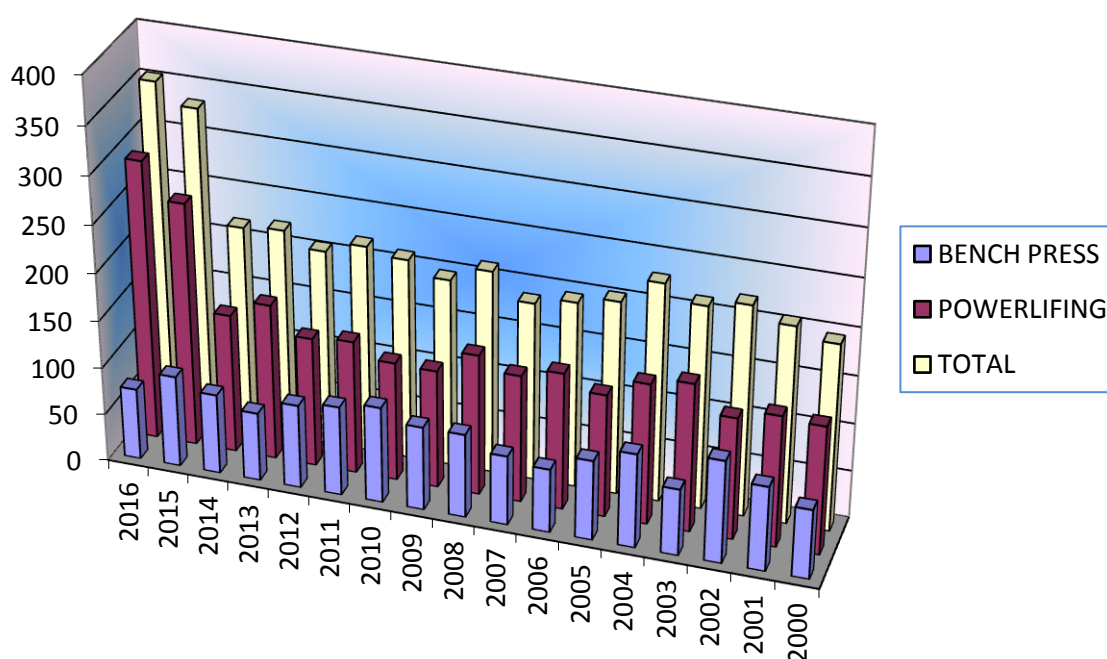

A) NUMBERS OF WOMEN LIFTERS IN THE PERIOD 2016 – 2007

		2016	2015	2014	2013	2012	2011	2010	2009	2008	2007
POWERLIFTING	JUNIOR	41	50	46	55	47	37	31	40	40	35
	OPEN	55	47	44	58	46	58	55	40	62	59
	MASTER	37	36	43	42	37	32	28	29	36	26
	DANUBE CUP	0	11	0	8	0	2	0	8	0	12
	WEC	40	22	23	16	15	25	20	16	25	24
	CLASSIC	143	120								
	TOTAL (*)	293	256	146	164	136	140	125	124	148	134
BENCH PRESS	OPEN	24	43	42	39	42	48	62	42	52	49
	MASTER	51	56	46	37	49	51	44	46	38	29
	TOTAL (*)	75	96	84	72	88	94	101	88	88	73
TOTAL (*)		354	333	217	221	206	218	211	197	213	187

(*) Obtained not considering lifters who took part in more than one competition during the year.

Numbers of women lifters period 2016-2007

		2006	2005	2004	2003	2002	2001	2000
POWERLIFTING	JUNIOR	48	31	42	42	47	37	43
	OPEN	56	66	83	69	59	52	72
	MASTER	30	23	25	41	16	28	25
	DANUBE CUP	0	12	7	19	0	17	0
	WEC	22	21	18	17	28	22	23
	CLASSIC							
	TOTAL (*)	144	129	148	156	128	138	135
BENCH PRESS	OPEN	38	54	55	51	72	55	51
	MASTER	31	33	46	19	40	35	23
	TOTAL (*)	67	84	99	70	108	89	73
TOTAL (*)		195	203	229	213	221	207	196

(*) Obtained not considering lifters who took part in more than one competition during the year.

Numbers of women lifters period 2016-2000

B) DISTRIBUTION FOR AGE CLASS OF WOMEN LIFTERS

DISTRIBUTION FOR AGE CLASS OF WOMEN LIFTERS IN ALL EUROPEAN COMPETITION										
	2016	2015	2014	2013	2012	2011	2010	2009	2008	2007
<=19	58	59	21	28	22	15	8	13	20	22
20-29	135	110	65	71	60	65	79	68	67	63
30-39	61	62	36	35	31	45	39	34	40	34
40-49	50	51	47	46	45	48	52	52	54	42
50-59	32	34	34	34	36	36	26	26	27	20
60-69	14	15	10	4	10	9	6	3	4	6
>=70	4	2	4	3	2	0	1	1	1	0
TOTAL	354	333	217	221	206	218	211	197	213	187