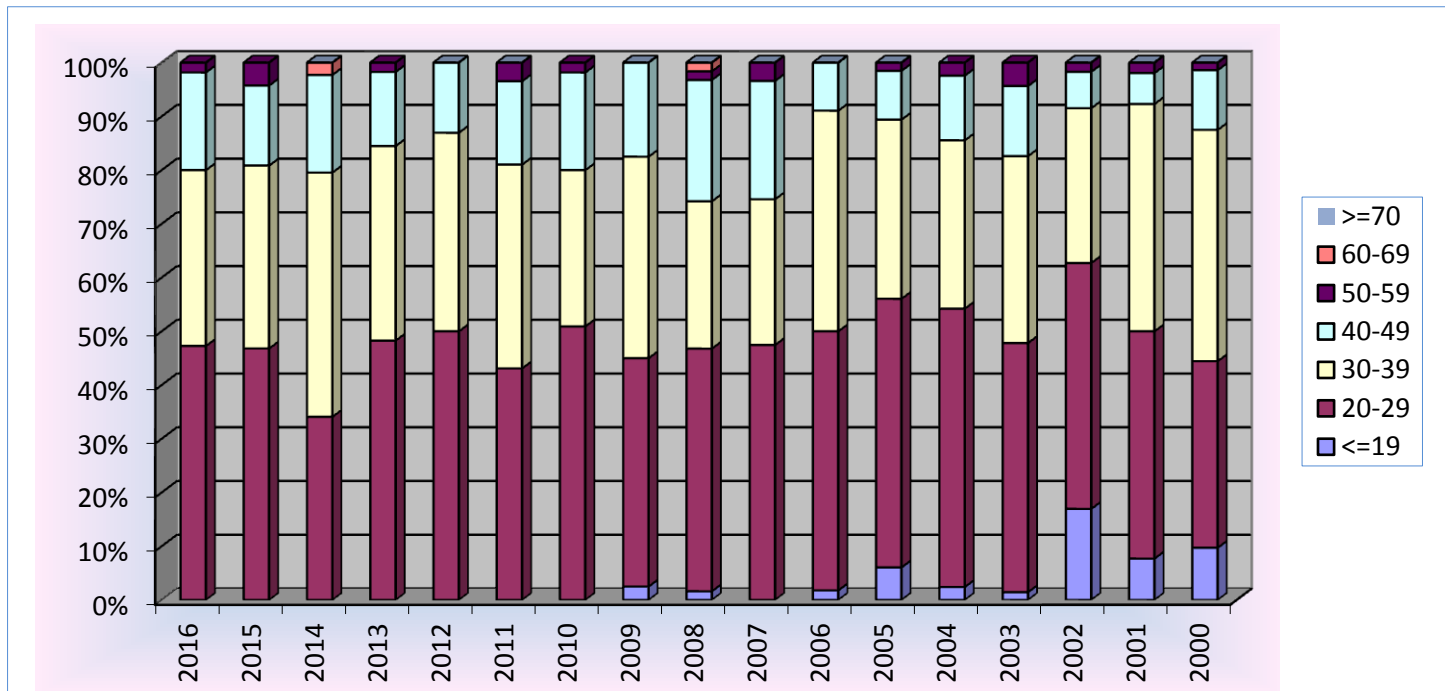

DISTRIBUTION FOR AGE CLASS OF WOMEN LIFTERS IN OPEN EUROPEAN POWERLIFTING CHAMPIONSHIPS							
	2006	2005	2004	2003	2002	2001	2000
<=19	1	4	2	1	10	4	7
20-29	27	33	43	32	27	22	25
30-39	23	22	26	24	17	22	31
40-49	5	6	10	9	4	3	8
50-59	0	1	2	3	1	1	1
60-69	0	0	0	0	0	0	0
>=70	0	0	0	0	0	0	0
TOTAL	56	66	83	69	59	52	72