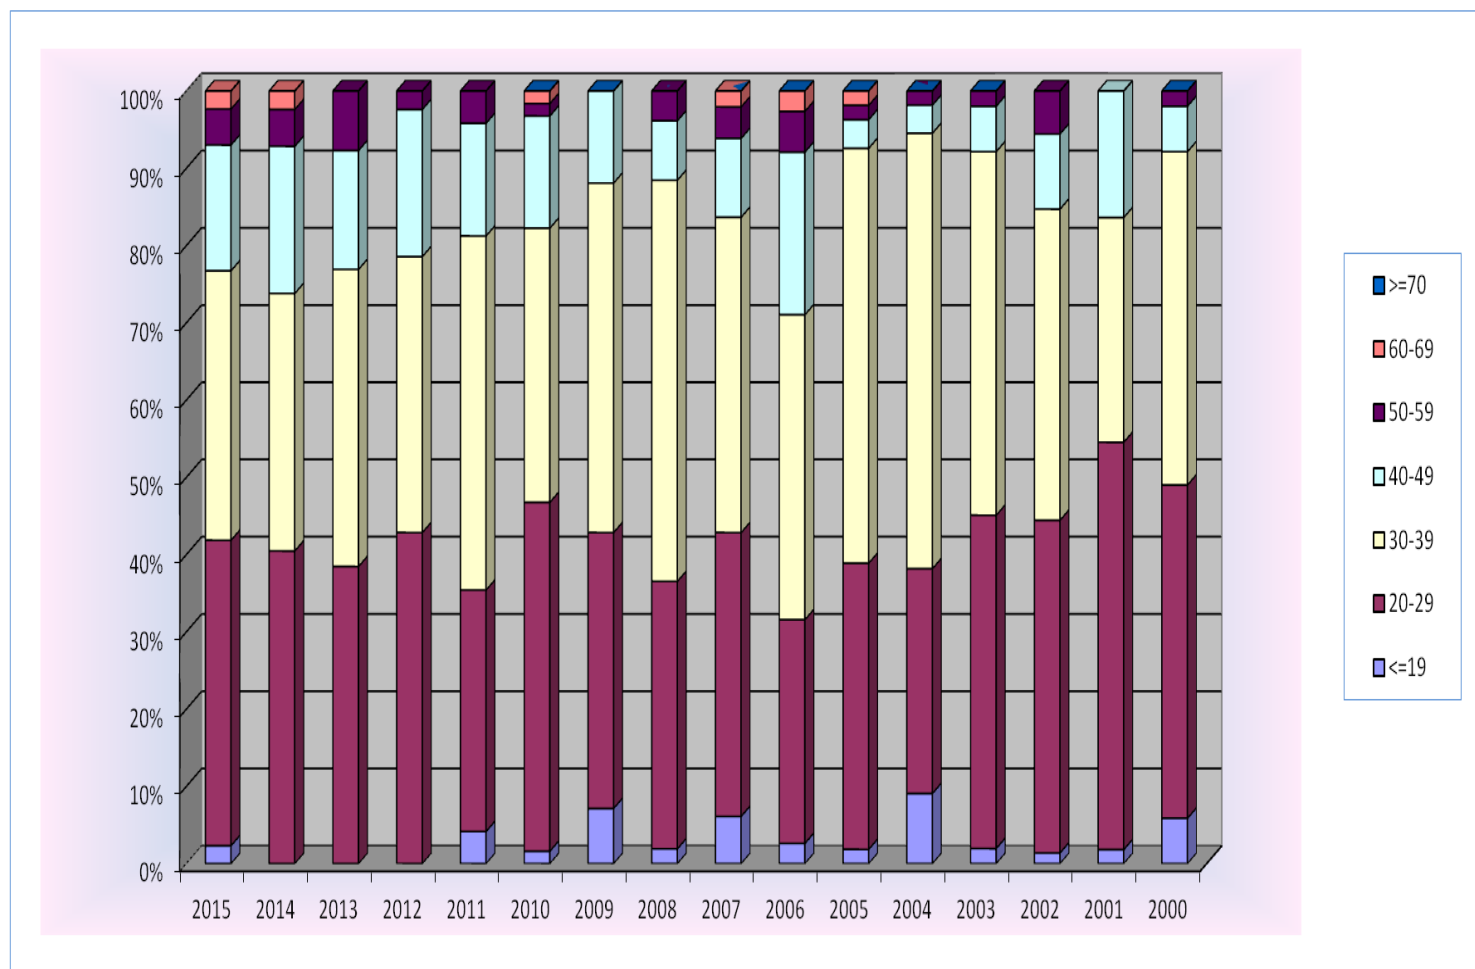

2015	2014	2013	2012	2011	2010	2009	2008	2007	2006	2005	2004	2003	2002	2001	2000
<=19	1	0	0	0	2	1	3	1	3	1	1	5	1	1	1	3
20-29	17	17	15	18	15	28	15	18	18	11	20	16	22	31	29	22
30-39	15	14	15	15	22	22	19	27	20	15	29	31	24	29	16	22
40-49	7	8	6	8	7	9	5	4	5	8	2	2	3	7	9	3
50-59	2	2	3	1	2	1	0	2	2	2	1	1	1	4	0	1
60-69	1	1	0	0	0	1	0	0	1	1	1	0	0	0	0	0
>=70	0	0	0	0	0	0	0	0	0	0	0	0	0	0	0	0
TOTAL	43	42	39	42	48	62	42	52	49	38	54	55	51	72	55	51