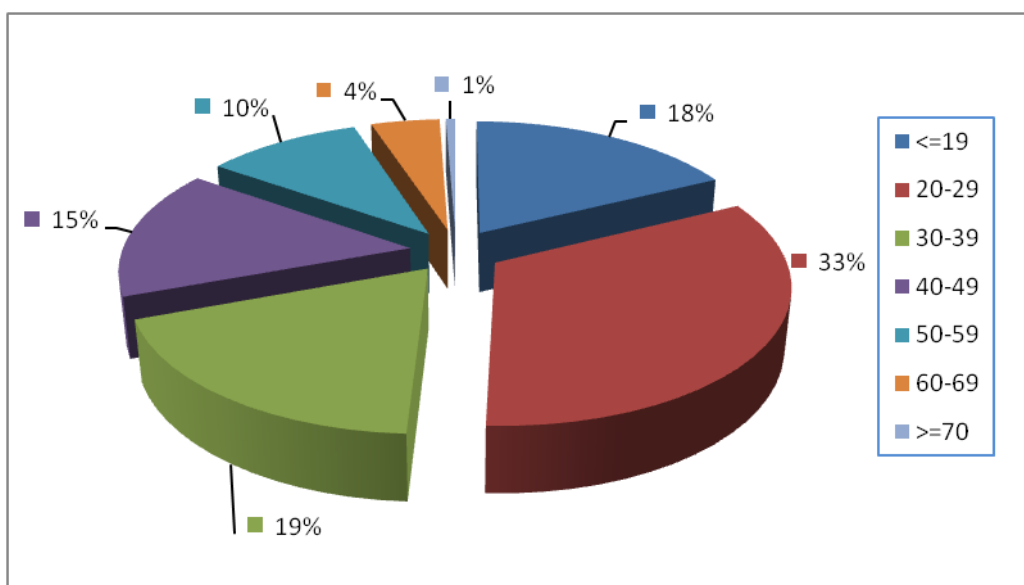

DISTRIBUTION FOR AGE CLASS OF WOMEN LIFTERS IN OPEN EUROPEAN POWERLIFTING CHAMPIONSHIPS

	2015	2014	2013	2012	2011	2010	2009	2008	2007	2006	2005	2004	2003	2002	2001	2000
<=19	0	0	0	0	0	0	1	1	0	1	4	2	1	10	4	7
20-29	22	15	28	23	25	28	17	28	28	27	33	43	32	27	22	25
30-39	16	20	21	17	22	16	15	17	16	23	22	26	24	17	22	31
40-49	7	8	8	6	9	10	7	14	13	5	6	10	9	4	3	8
50-59	2	0	1	0	2	1	0	1	2	0	1	2	3	1	1	1
60-69	0	1	0	0	0	0	0	1	0	0	0	0	0	0	0	0
>=70	0	0	0	0	0	0	0	0	0	0	0	0	0	0	0	0
TOTAL	47	44	58	46	58	55	40	62	59	56	66	83	69	59	52	72

DISTRIBUTION FOR AGE CLASS OF WOMEN LIFTERS IN OPEN EUROPEAN BENCH PRESS CHAMPIONSHIPS

	2015	2014	2013	2012	2011	2010	2009	2008	2007	2006	2005	2004	2003	2002	2001	2000
<=19	1	0	0	0	2	1	3	1	3	1	1	5	1	1	1	3
20-29	17	17	15	18	15	28	15	18	18	11	20	16	22	31	29	22
30-39	15	14	15	15	22	22	19	27	20	15	29	31	24	29	16	22
40-49	7	8	6	8	7	9	5	4	5	8	2	2	3	7	9	3
50-59	2	2	3	1	2	1	0	2	2	2	1	1	1	4	0	1
60-69	1	1	0	0	0	1	0	0	1	1	1	0	0	0	0	0
>=70	0	0	0	0	0	0	0	0	0	0	0	0	0	0	0	0
TOTAL	43	42	39	42	48	62	42	52	49	38	54	55	51	72	55	51

C) DETAIL FOR 2015

AVERAGE AGE: 32,802

DISTRIBUTION FOR AGE CLASS IN ALL COMPETITIONS	
AGE CLASS	WOMEN LIFTERS
<=19	59
20-29	110
30-39	62
40-49	51
50-59	34
60-69	15
>=70	2
TOTAL	333

AGE CLASS	POWERLIFTING						BENCH PRESS	
	SUB J & JUNIOR Oroshaza HUN	OPEN Chemnitz GER	MASTER Pilsen CZE	DANUBE CUP Imst AUT	WEC La Manga ESP	CLASSIC OPEN,SUB J & J Pilsen CZE	OPEN Pilsen CZE	MASTER Tallin EST
<=19	27	0		2	0	39	1	
20-29	23	22		5	8	51	17	
30-39		16		3	11	24	15	
40-49		7	18	0	1	4	7	26
50-59		2	11	1	2	2	2	19
60-69		0	7	0	0		1	9
>=70		0	0	0	0		0	2
TOTAL	50	47	36	11	22	120	43	56