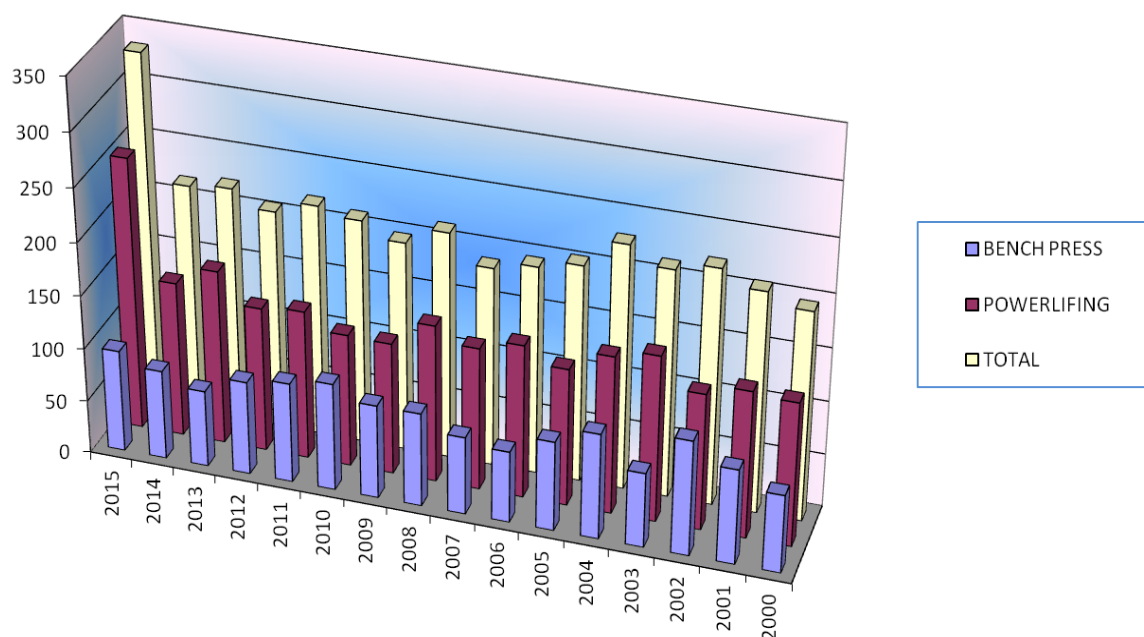

A) NUMBERS OF WOMEN LIFTERS IN THE PERIOD 2015 – 2000

		2015	2014	2013	2012	2011	2010	2009	2008	2007	2006	2005	2004	2003	2002	2001	2000	
POWERLIFTING	JUNIOR	50	46	55	47	37	31	40	40	35	48	31	42	42	47	37	43	
	OPEN	47	44	58	46	58	55	40	62	59	56	66	83	69	59	52	72	
	MASTER	36	43	42	37	32	28	29	36	26	30	23	25	41	16	28	25	
	DANUBE CUP	11	0	8	0	2	0	8	0	12	0	12	7	19	0	17	0	
	WEC	22	23	16	15	25	20	16	25	24	22	21	18	17	28	22	23	
	CLASSIC	120																
	TOTAL (*)	256	146	164	136	140	125	124	148	134	144	129	148	156	128	138	135	
BENCH PRESS	OPEN	43	42	39	42	48	62	42	52	49	38	54	55	51	72	55	51	
	MASTER	56	46	37	49	51	44	46	38	29	31	33	46	19	40	35	23	
	TOTAL (*)	96	84	72	88	94	101	88	88	73	67	84	99	70	108	89	73	
TOTAL (*)		333	217	221	206	218	211	197	213	187	195	203	229	213	221	207	196	

(*) Obtained not considering lifters who took part in more than one competition during the year.

Numbers of women lifters period 2015-2000