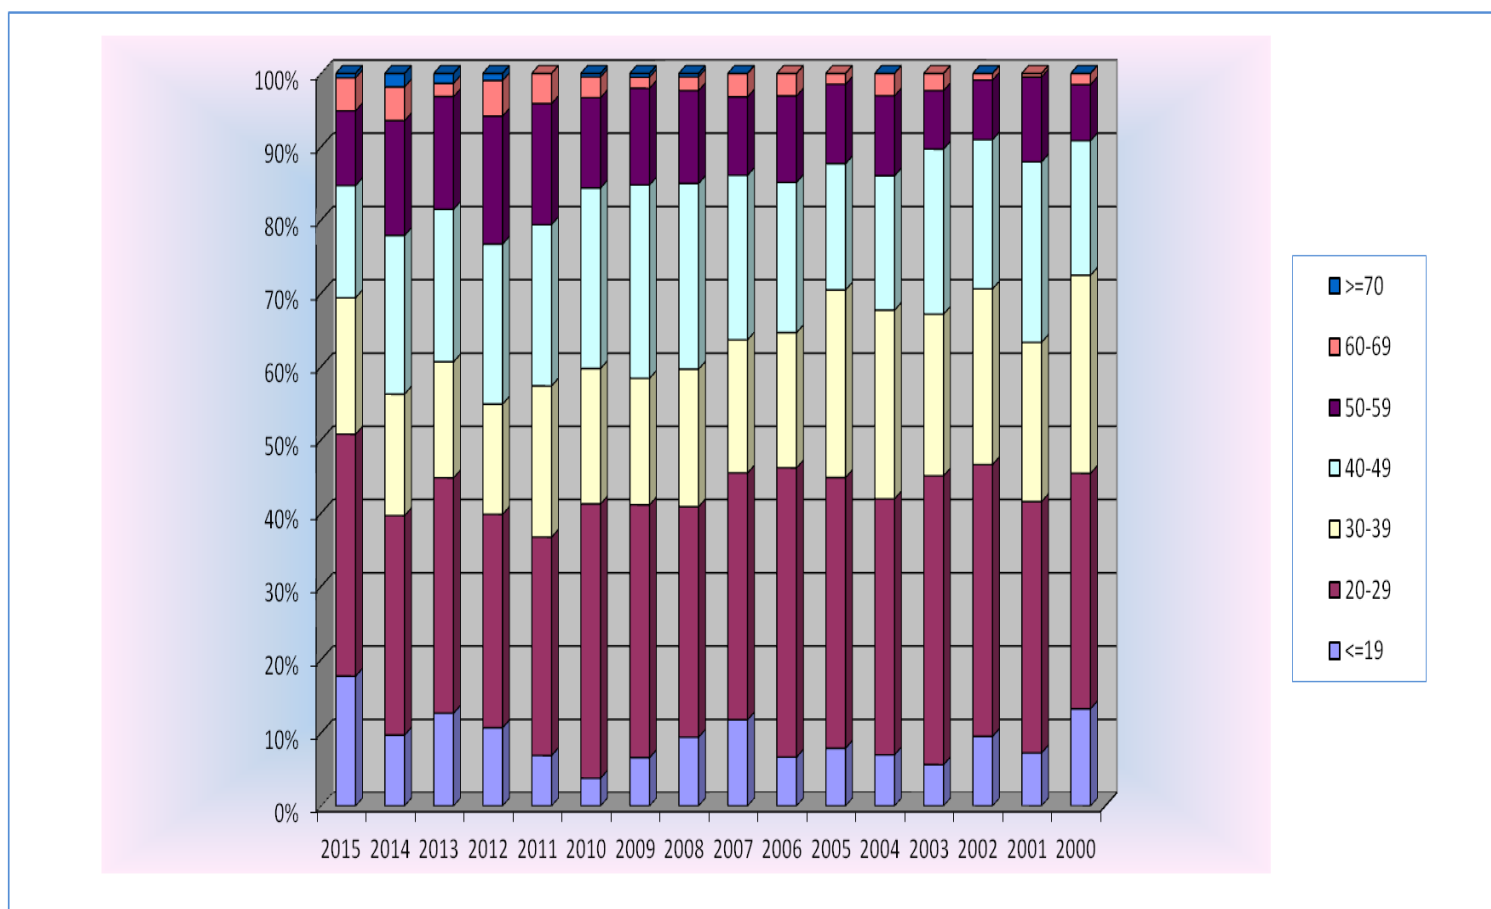

A) NUMBERS OF WOMEN LIFTERS IN THE PERIOD 2015 – 2000

		2015	2014	2013	2012	2011	2010	2009	2008	2007	2006	2005	2004	2003	2002	2001	2000	
POWERLIFTING	JUNIOR	50	46	55	47	37	31	40	40	35	48	31	42	42	47	37	43	
	OPEN	47	44	58	46	58	55	40	62	59	56	66	83	69	59	52	72	
	MASTER	36	43	42	37	32	28	29	36	26	30	23	25	41	16	28	25	
	DANUBE CUP	11	0	8	0	2	0	8	0	12	0	12	7	19	0	17	0	
	WEC	22	23	16	15	25	20	16	25	24	22	21	18	17	28	22	23	
	CLASSIC	120																
	TOTAL (*)	256	146	164	136	140	125	124	148	134	144	129	148	156	128	138	135	
BENCH PRESS	OPEN	43	42	39	42	48	62	42	52	49	38	54	55	51	72	55	51	
	MASTER	56	46	37	49	51	44	46	38	29	31	33	46	19	40	35	23	
	TOTAL (*)	96	84	72	88	94	101	88	88	73	67	84	99	70	108	89	73	
TOTAL (*)		333	217	221	206	218	211	197	213	187	195	203	229	213	221	207	196	

(*) Obtained not considering lifters who took part in more than one competition during the year.

Numbers of women lifters period 2015-2000

B) DISTRIBUTION FOR AGE CLASS OF WOMEN LIFTERS

DISTRIBUTION FOR AGE CLASS OF WOMEN LIFTERS IN ALL EUROPEAN COMPETITION																
	2015	2014	2013	2012	2011	2010	2009	2008	2007	2006	2005	2004	2003	2002	2001	2000
<=19	59	21	28	22	15	8	13	20	22	13	16	16	12	21	15	26
20-29	110	65	71	60	65	79	68	67	63	77	75	80	84	82	71	63
30-39	62	36	35	31	45	39	34	40	34	36	52	59	47	53	45	53
40-49	51	47	46	45	48	52	52	54	42	40	35	42	48	45	51	36
50-59	34	34	34	36	36	26	26	27	20	23	22	25	17	18	24	15
60-69	15	10	4	10	9	6	3	4	6	6	3	7	5	2	1	3
>=70	2	4	3	2	0	1	1	1	0	0	0	0	0	0	0	0
TOTAL	333	217	221	206	218	211	197	213	187	195	203	229	213	221	207	196