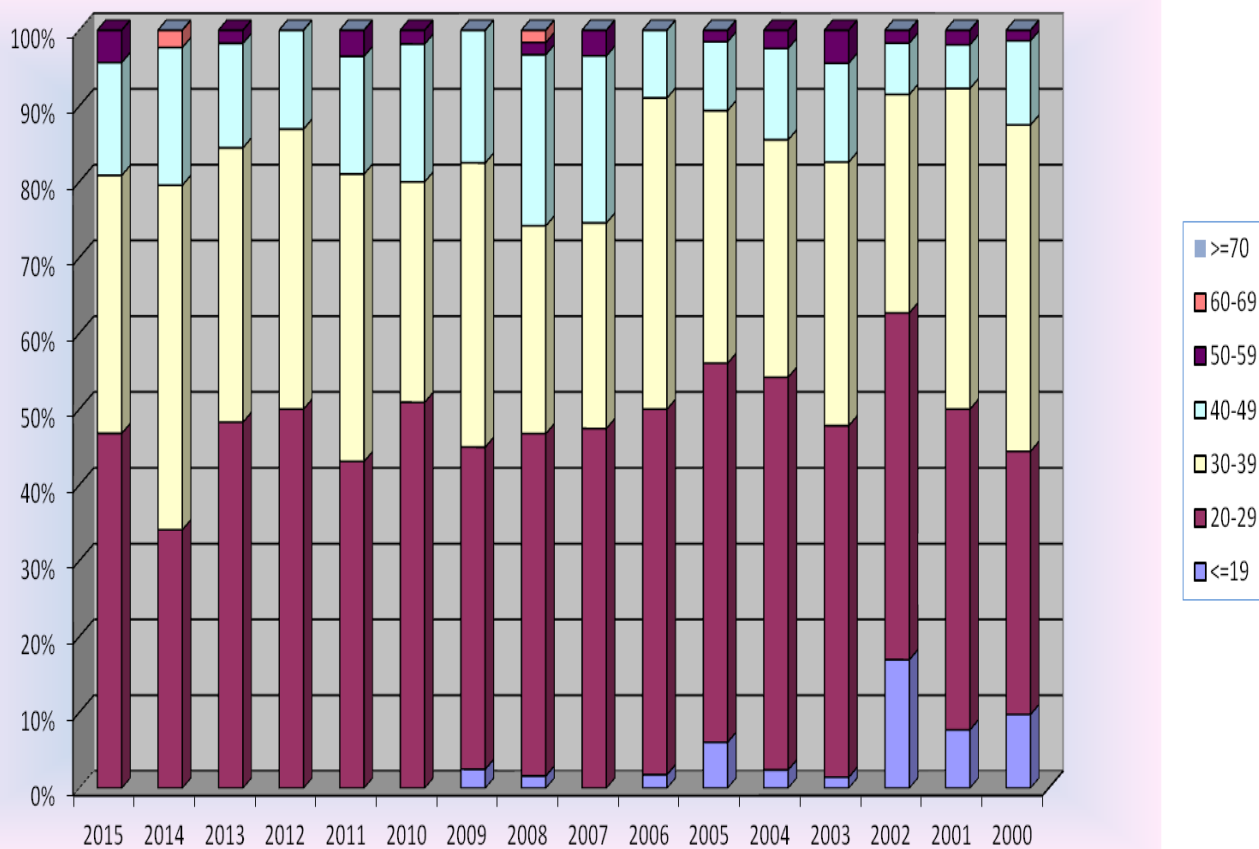

(*) Obtained not considering lifters who took part in more than one competition during the year.

Numbers of women lifters period 2015-2000

B) DISTRIBUTION FOR AGE CLASS OF WOMEN LIFTERS

DISTRIBUTION FOR AGE CLASS OF WOMEN LIFTERS IN ALL EUROPEAN COMPETITION																
	2015	2014	2013	2012	2011	2010	2009	2008	2007	2006	2005	2004	2003	2002	2001	2000
<=19	59	21	28	22	15	8	13	20	22	13	16	16	12	21	15	26
20-29	110	65	71	60	65	79	68	67	63	77	75	80	84	82	71	63
30-39	62	36	35	31	45	39	34	40	34	36	52	59	47	53	45	53
40-49	51	47	46	45	48	52	52	54	42	40	35	42	48	45	51	36
50-59	34	34	34	36	36	26	26	27	20	23	22	25	17	18	24	15
60-69	15	10	4	10	9	6	3	4	6	6	3	7	5	2	1	3
>=70	2	4	3	2	0	1	1	1	0	0	0	0	0	0	0	0
TOTAL	333	217	221	206	218	211	197	213	187	195	203	229	213	221	207	196

DISTRIBUTION FOR AGE CLASS OF WOMEN LIFTERS IN OPEN EUROPEAN POWERLIFTING CHAMPIONSHIPS

	2015	2014	2013	2012	2011	2010	2009	2008	2007	2006	2005	2004	2003	2002	2001	2000
<=19	0	0	0	0	0	0	1	1	0	1	4	2	1	10	4	7
20-29	22	15	28	23	25	28	17	28	28	27	33	43	32	27	22	25
30-39	16	20	21	17	22	16	15	17	16	23	22	26	24	17	22	31
40-49	7	8	8	6	9	10	7	14	13	5	6	10	9	4	3	8
50-59	2	0	1	0	2	1	0	1	2	0	1	2	3	1	1	1
60-69	0	1	0	0	0	0	0	1	0	0	0	0	0	0	0	0
>=70	0	0	0	0	0	0	0	0	0	0	0	0	0	0	0	0
TOTAL	47	44	58	46	58	55	40	62	59	56	66	83	69	59	52	72